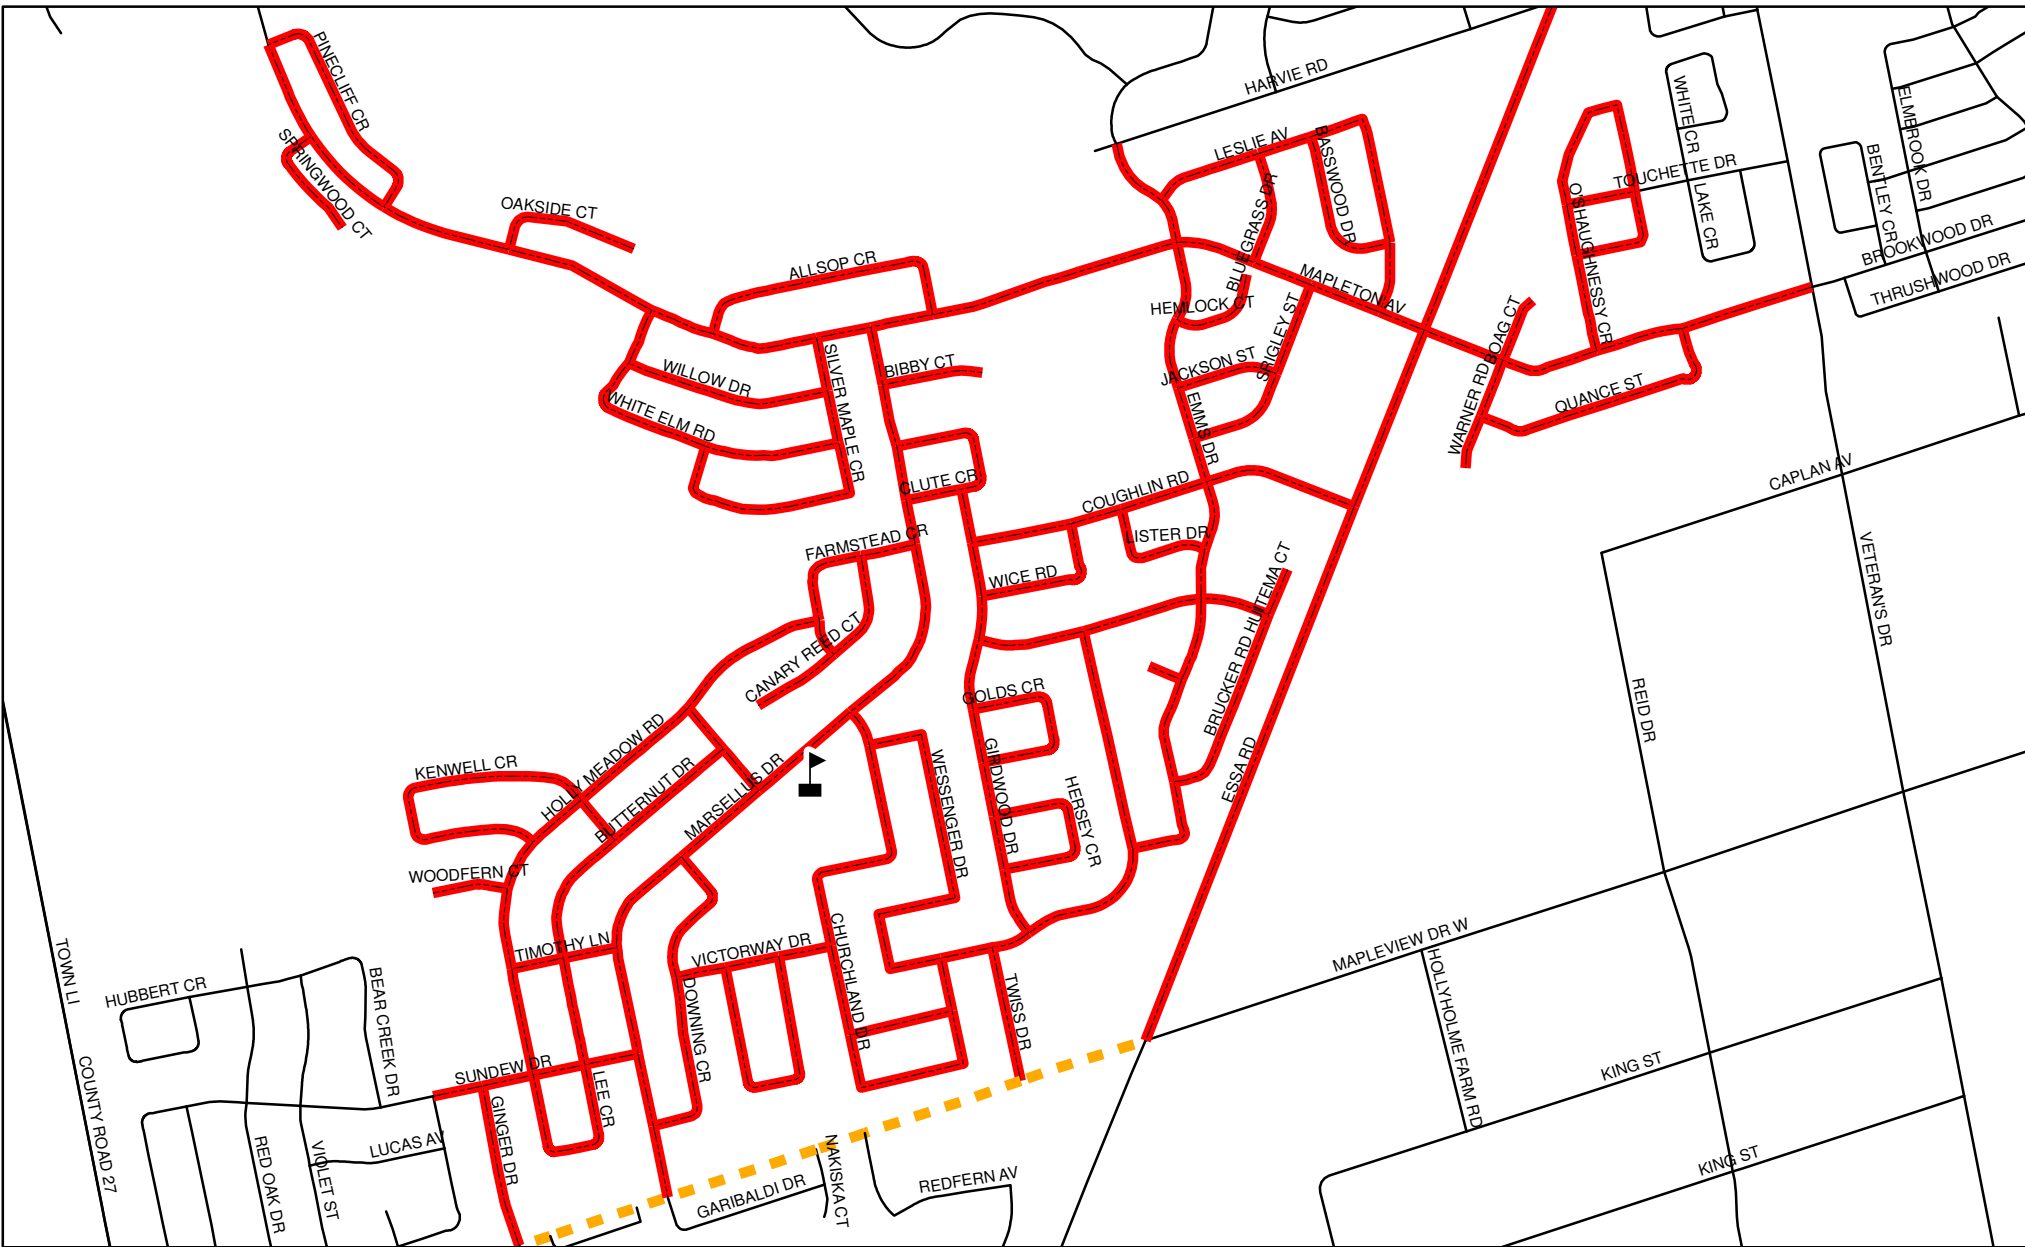

ST. BERNADETTE CATHOLIC ELEMENTARY SCHOOL BOUNDARY MAP

Legend

-  Elementary School
-  Roads
-  St. Bernadette
-  St. Bernadette (Even)

Boundaries are subject to change. Please confirm all boundary inquiries with the Simcoe Muskoka Catholic District School Board.

St. Bernadette Catholic Elementary School, Barrie
CATCHMENT AREA
 Updated as of: August 2015

This map, either in whole or in part, may not be reproduced without the written authority from the County of Simcoe.
 Copyright County of Simcoe
 Land Information Network Cooperative © LINC 2004
 Produced (in part) under license from the Cities of Barrie & Orillia and the Ontario Ministry of Natural Resources.
 Copyright © Queens Printer: 2004
 This map is not a legal survey. For more information call (705) 726-9300 or visit www.county.simcoe.on.ca