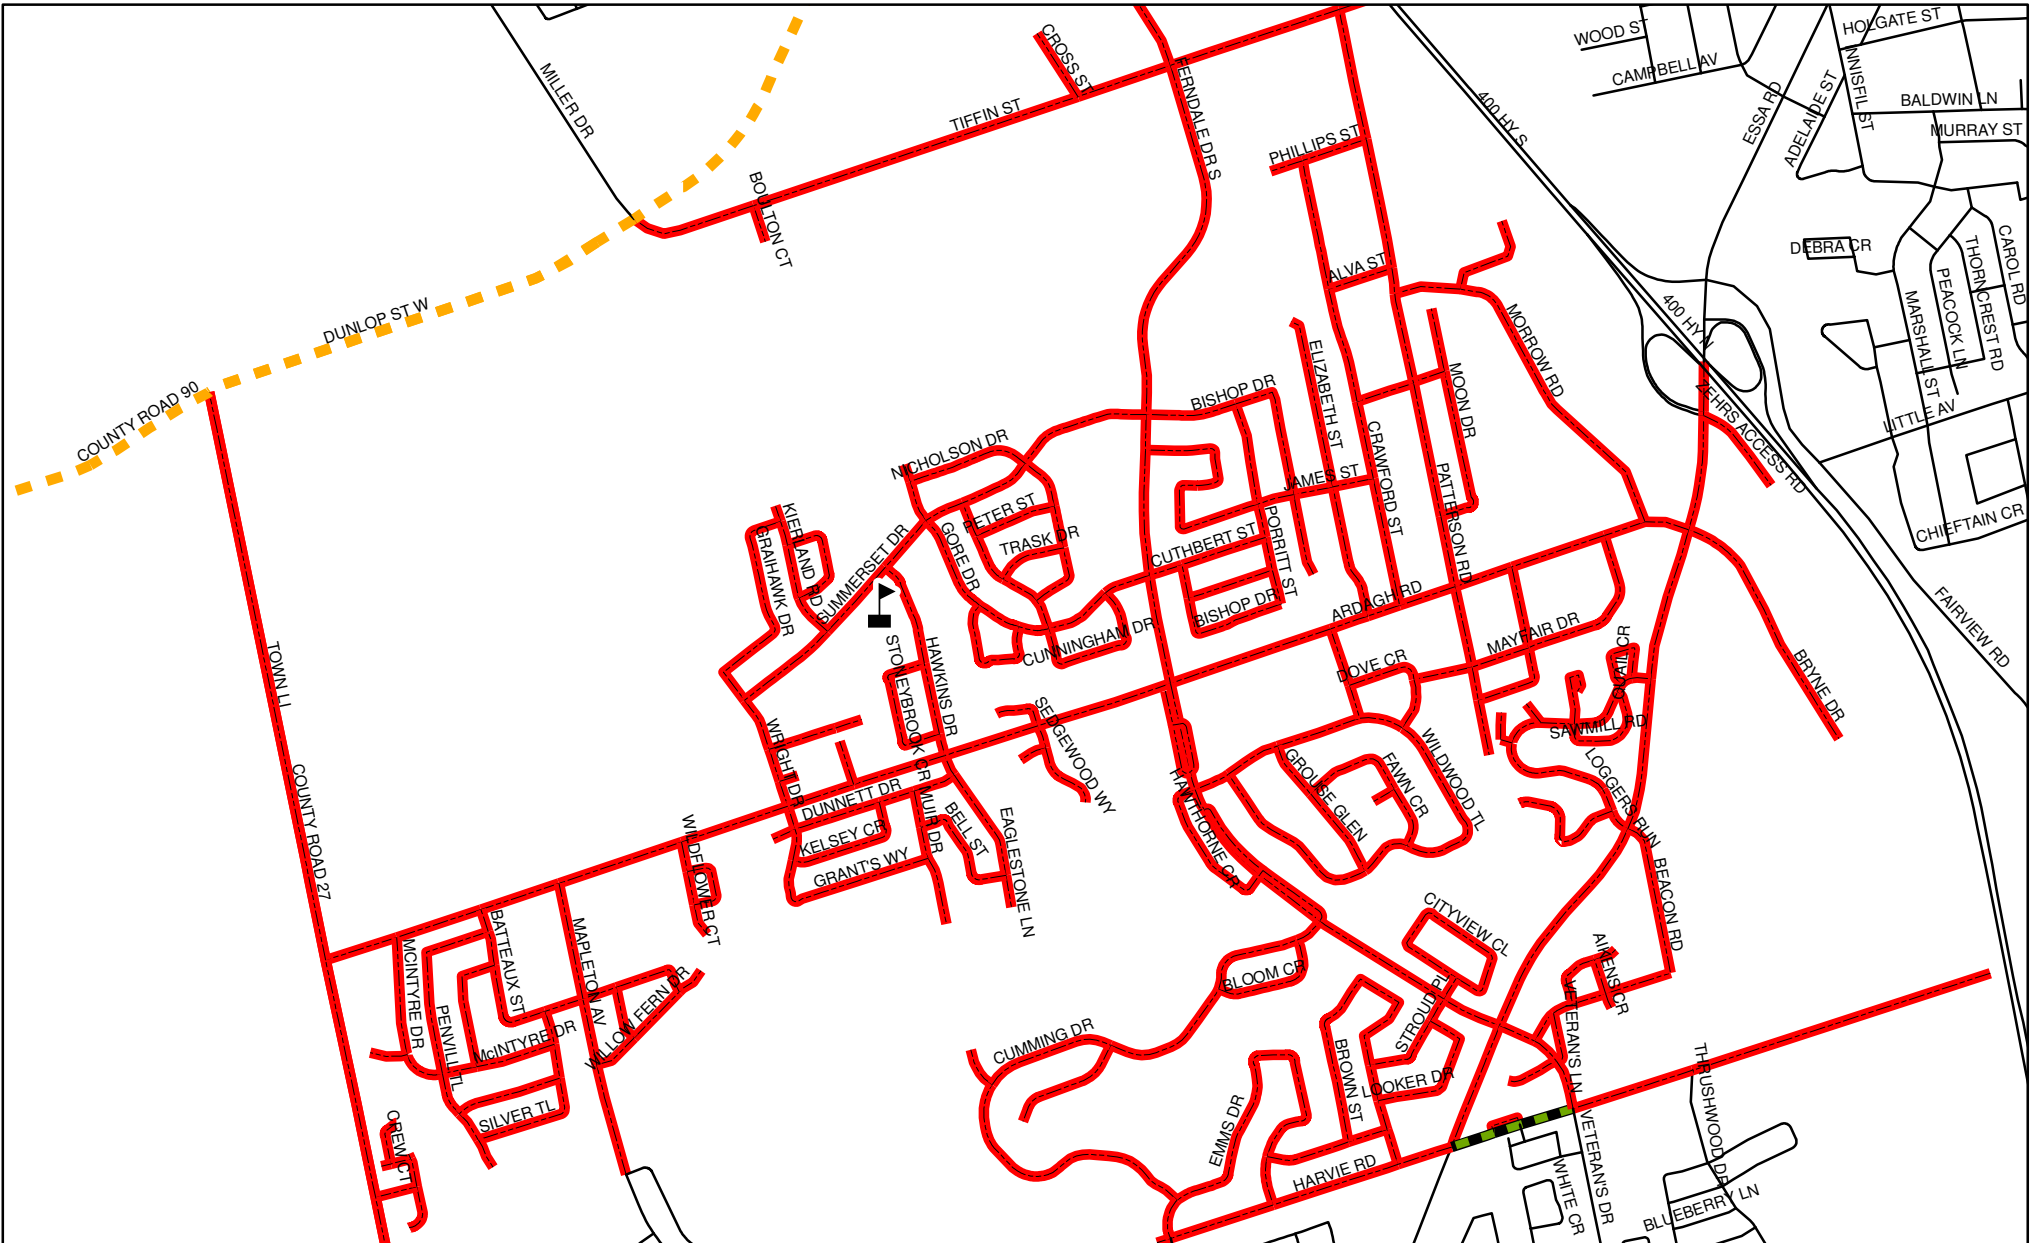

ST. CATHERINE OF SIENA CATHOLIC ELEMENTARY SCHOOL BOUNDARY MAP

Legend

- Elementary School
- Roads
- St. Catherine of Siena
- St. Catherine of Siena (Odd)
- St. Catherine of Siena (Even)

Boundaries are subject to change. Please confirm all boundary inquiries with the Simcoe Muskoka Catholic District School Board.

 SIMCOE MUSKOKA CATHOLIC DISTRICT SCHOOL BOARD

 N
 Kilometers
 0 0.2 0.4 0.8

St. Catherine of Siena Catholic Elementary School, Barrie
CATCHMENT AREA
 Updated as of: August 2015

 This map, either in whole or in part, may not be reproduced without the written authority from the County of Simcoe.
 Copyright County of Simcoe
 Land Information Network Cooperative © LINC 2004
 Produced (in part) under license from the Cities of Barrie & Orillia and the Ontario's Ministry of Natural Resources.
 Copyright © Queen's Printer: 2004
 This map is not a legal survey. For more information call (705) 726-9300 or visit www.county.simcoe.on.ca