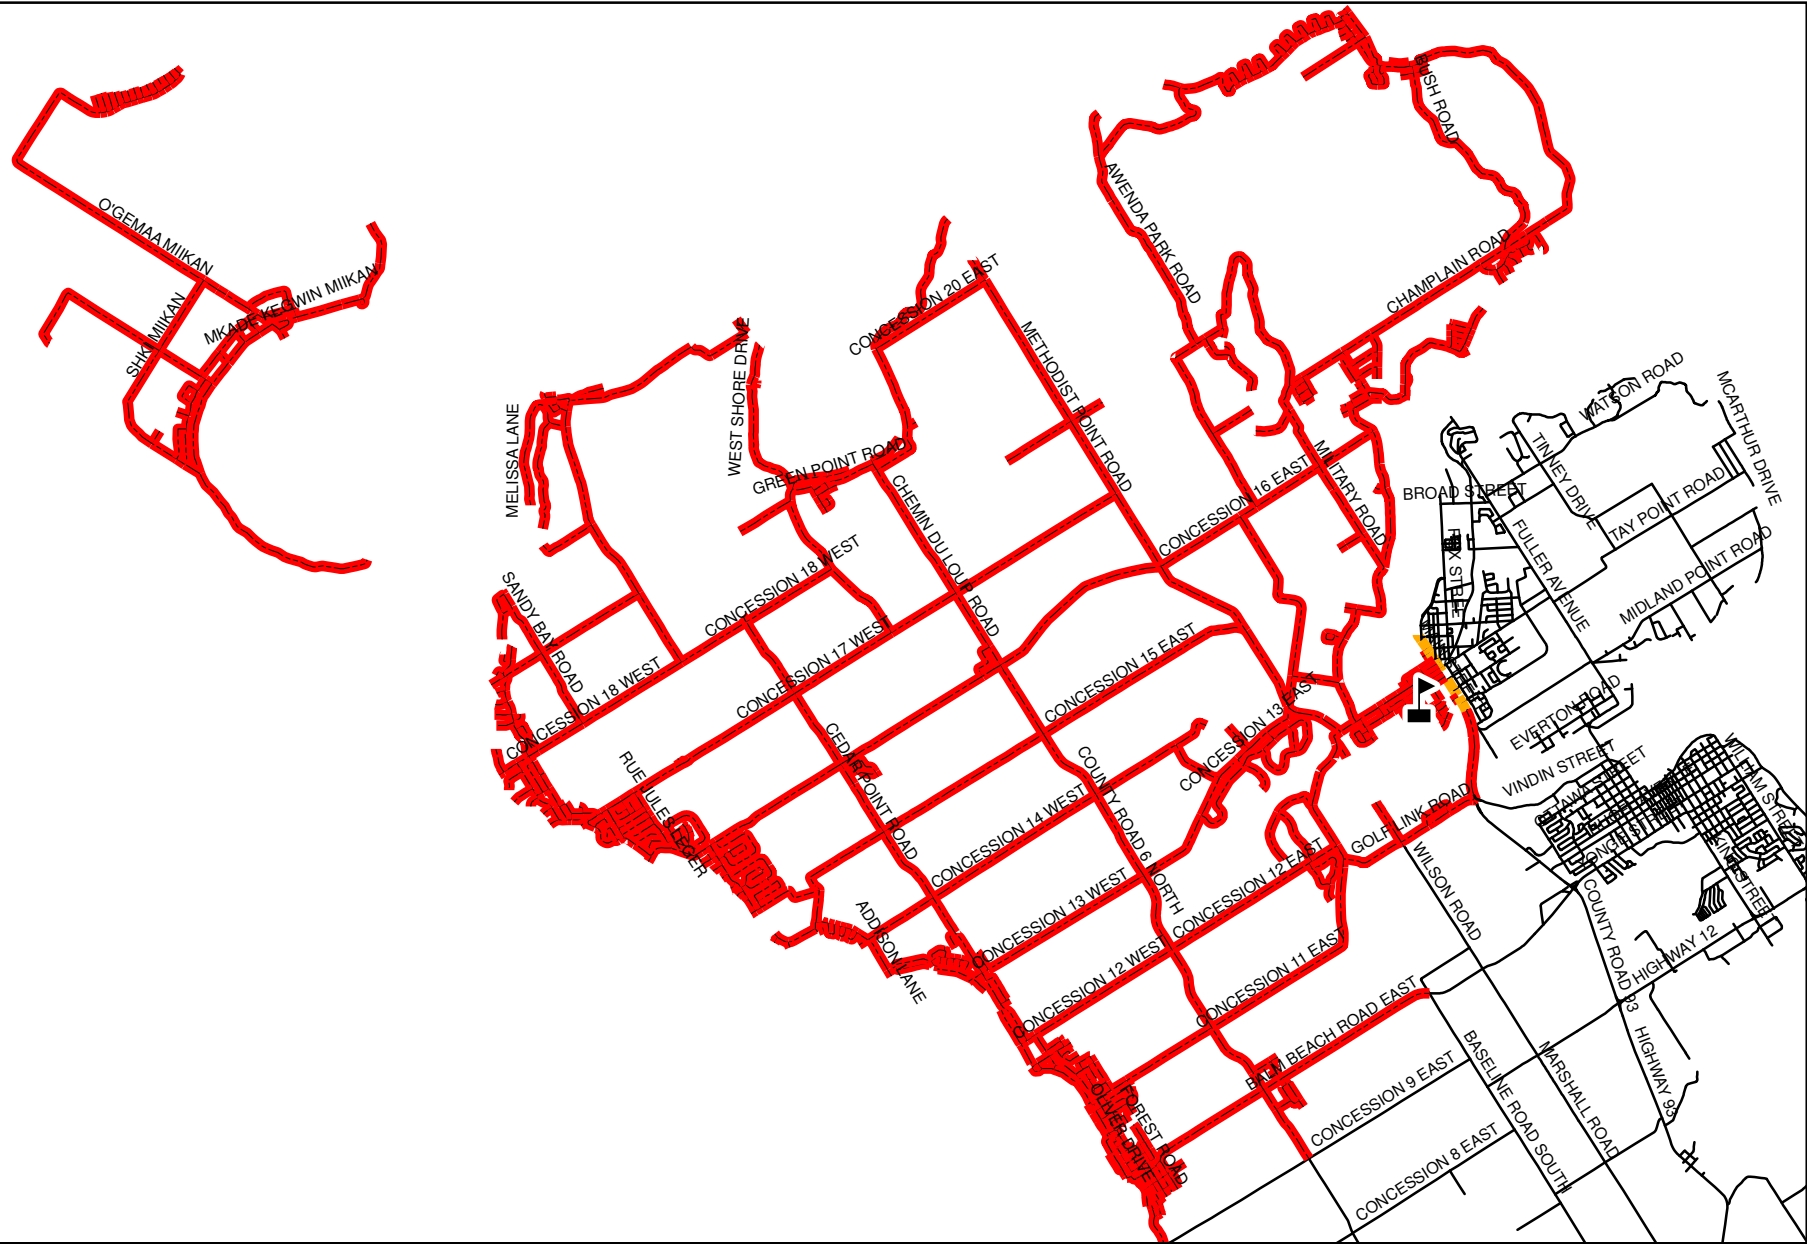

CANADIAN MARTYRS CATHOLIC ELEMENTARY SCHOOL BOUNDARY MAP

Legend

-  Elementary School
-  Roads
-  Canadian Martyrs
-  Canadian Martyrs (Even)

Boundaries are subject to change. Please confirm all boundary inquiries with the Simcoe Muskoka Catholic District School Board.

SIMCOE MUSKOKA CATHOLIC DISTRICT SCHOOL BOARD

Kilometers

Canadian Martyrs Catholic Elementary School, Penetang
CATCHMENT AREA
 Updated as of: August 2015

This map, either in whole or in part, may not be reproduced without the written authority from the County of Simcoe.
 Copyright County of Simcoe
 Land Information Network Cooperative © LINC 2004
 Produced (in part) under license from the Cities of Barrie & Orillia and the Ontario Ministry of Natural Resources.
 Copyright © Queen Printer 2004
 This map is not a legal survey. For more information call (705) 736-9300 or visit www.county.simcoe.on.ca