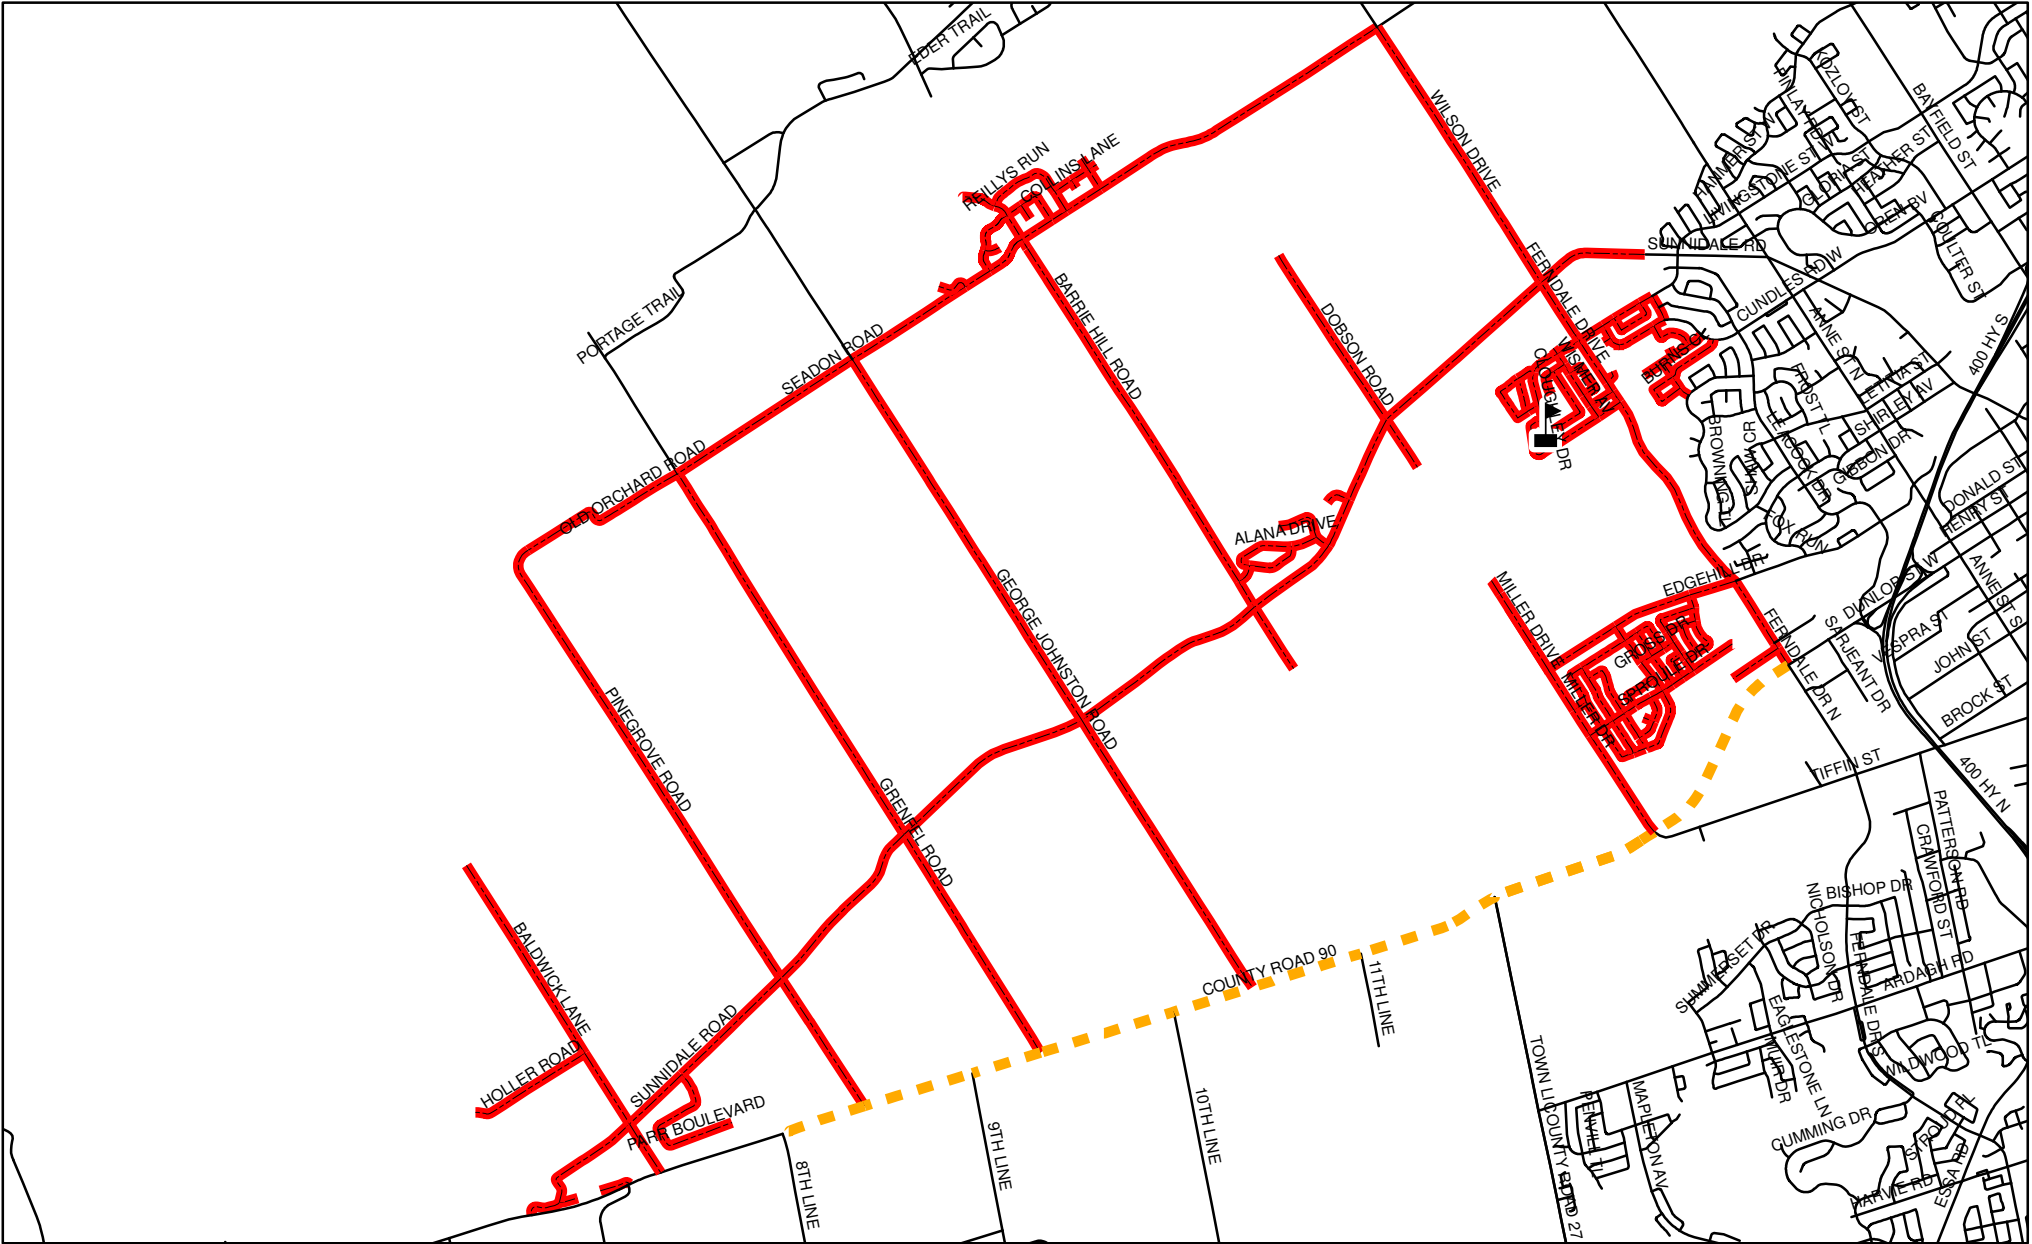

THE GOOD SHEPHERD CATHOLIC ELEMENTARY SCHOOL BOUNDARY MAP

Legend

-  Elementary School
-  Roads
-  The Good Shepherd
-  The Good Shepherd (Even)

Boundaries are subject to change. Please confirm all boundary inquiries with the Simcoe Muskoka Catholic District School Board.

SIMCOE MUSKOKA CATHOLIC DISTRICT SCHOOL BOARD

Kilometers

0 0.475 0.95 1.9

The Good Shepherd Catholic Elementary School, Barrie
CATCHMENT AREA
 Updated as of: August 2015

This map, either in whole or in part, may not be reproduced without the written authority from the County of Simcoe.
 Copyright County of Simcoe
 Land Information Network Cooperative © LINC 2004
 Produced (in part) under license from the Cities of Barrie & Orillia and the Ontario Ministry of Natural Resources.
 Copyright © Queen's Printer: 2004
 This map is not a legal survey. For more information call (705) 736-9300 or visit www.county.simcoe.on.ca