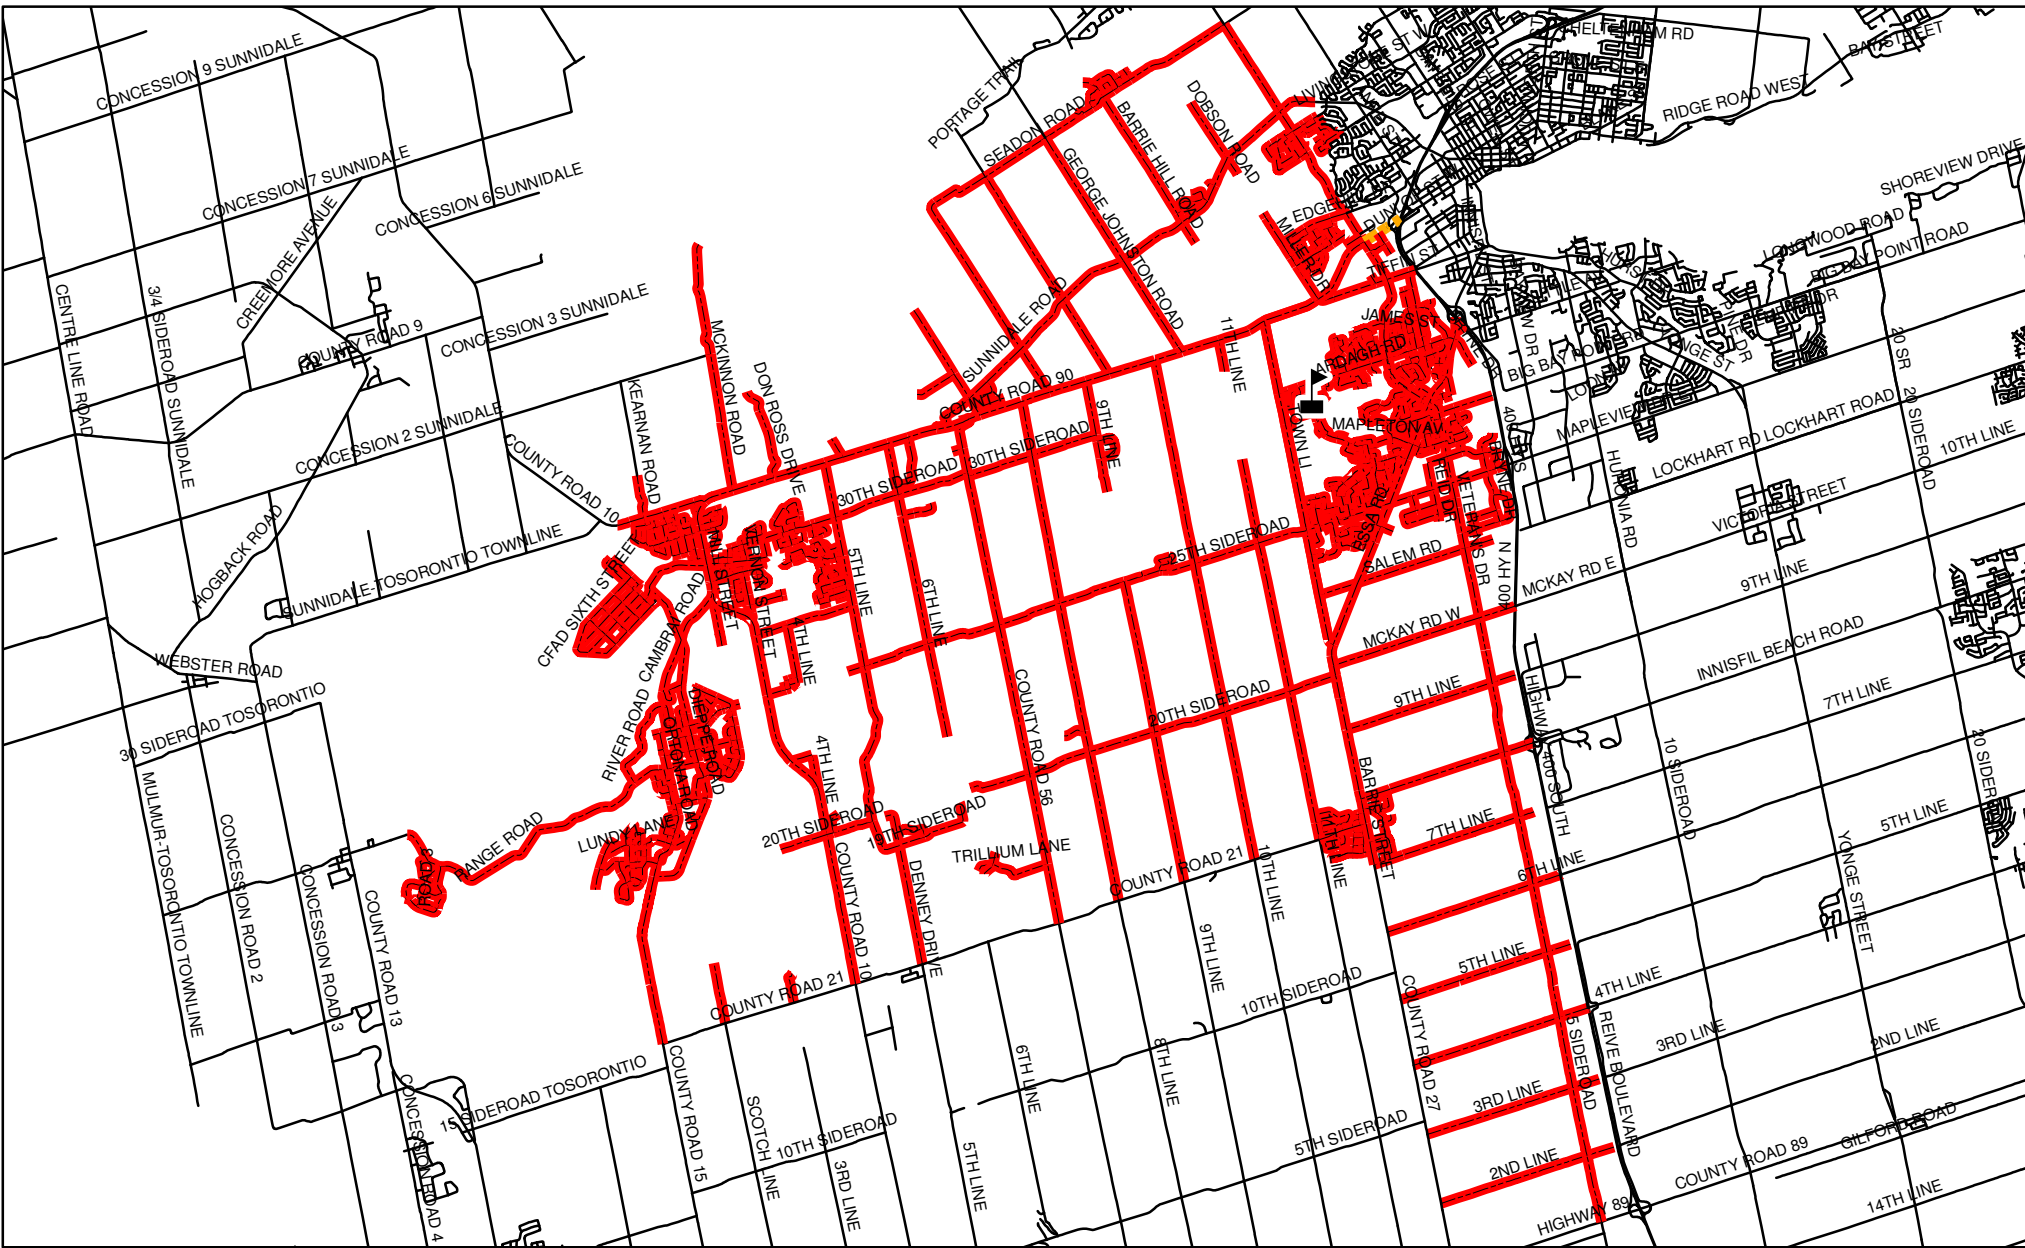

# ST. JOAN OF ARC CATHOLIC SECONDARY SCHOOL BOUNDARY MAP

**Legend**

-  Secondary School
-  Roads
-  St. Joan of Arc
-  St. Joan of Arc (Odd)

Boundaries are subject to change.  
Please confirm all boundary inquiries  
with the Simcoe Muskoka Catholic  
District School Board.

  
 SIMCOE MUSKOKA CATHOLIC  
 DISTRICT SCHOOL BOARD

 N  
 Kilometers  
 0 1 2 4

St. Joan of Arc Catholic  
Secondary School, Barrie  
CATCHMENT AREA  
Updated as of: August 2015

This map, either in whole or in part, may not be reproduced  
 without the written authority from the County of Simcoe.  
 Copyright County of Simcoe  
 Land Information Network Cooperative © LINC 2004  
 Produced (in part) under license from the Cities of Barrie & Orillia  
 and the Ontario's Ministry of Natural Resources,  
 Copyright © Queen's Printer: 2004  
 This map is not a legal survey. For more information call (705) 736-9300 or  
 visit www.county.simcoe.on.ca