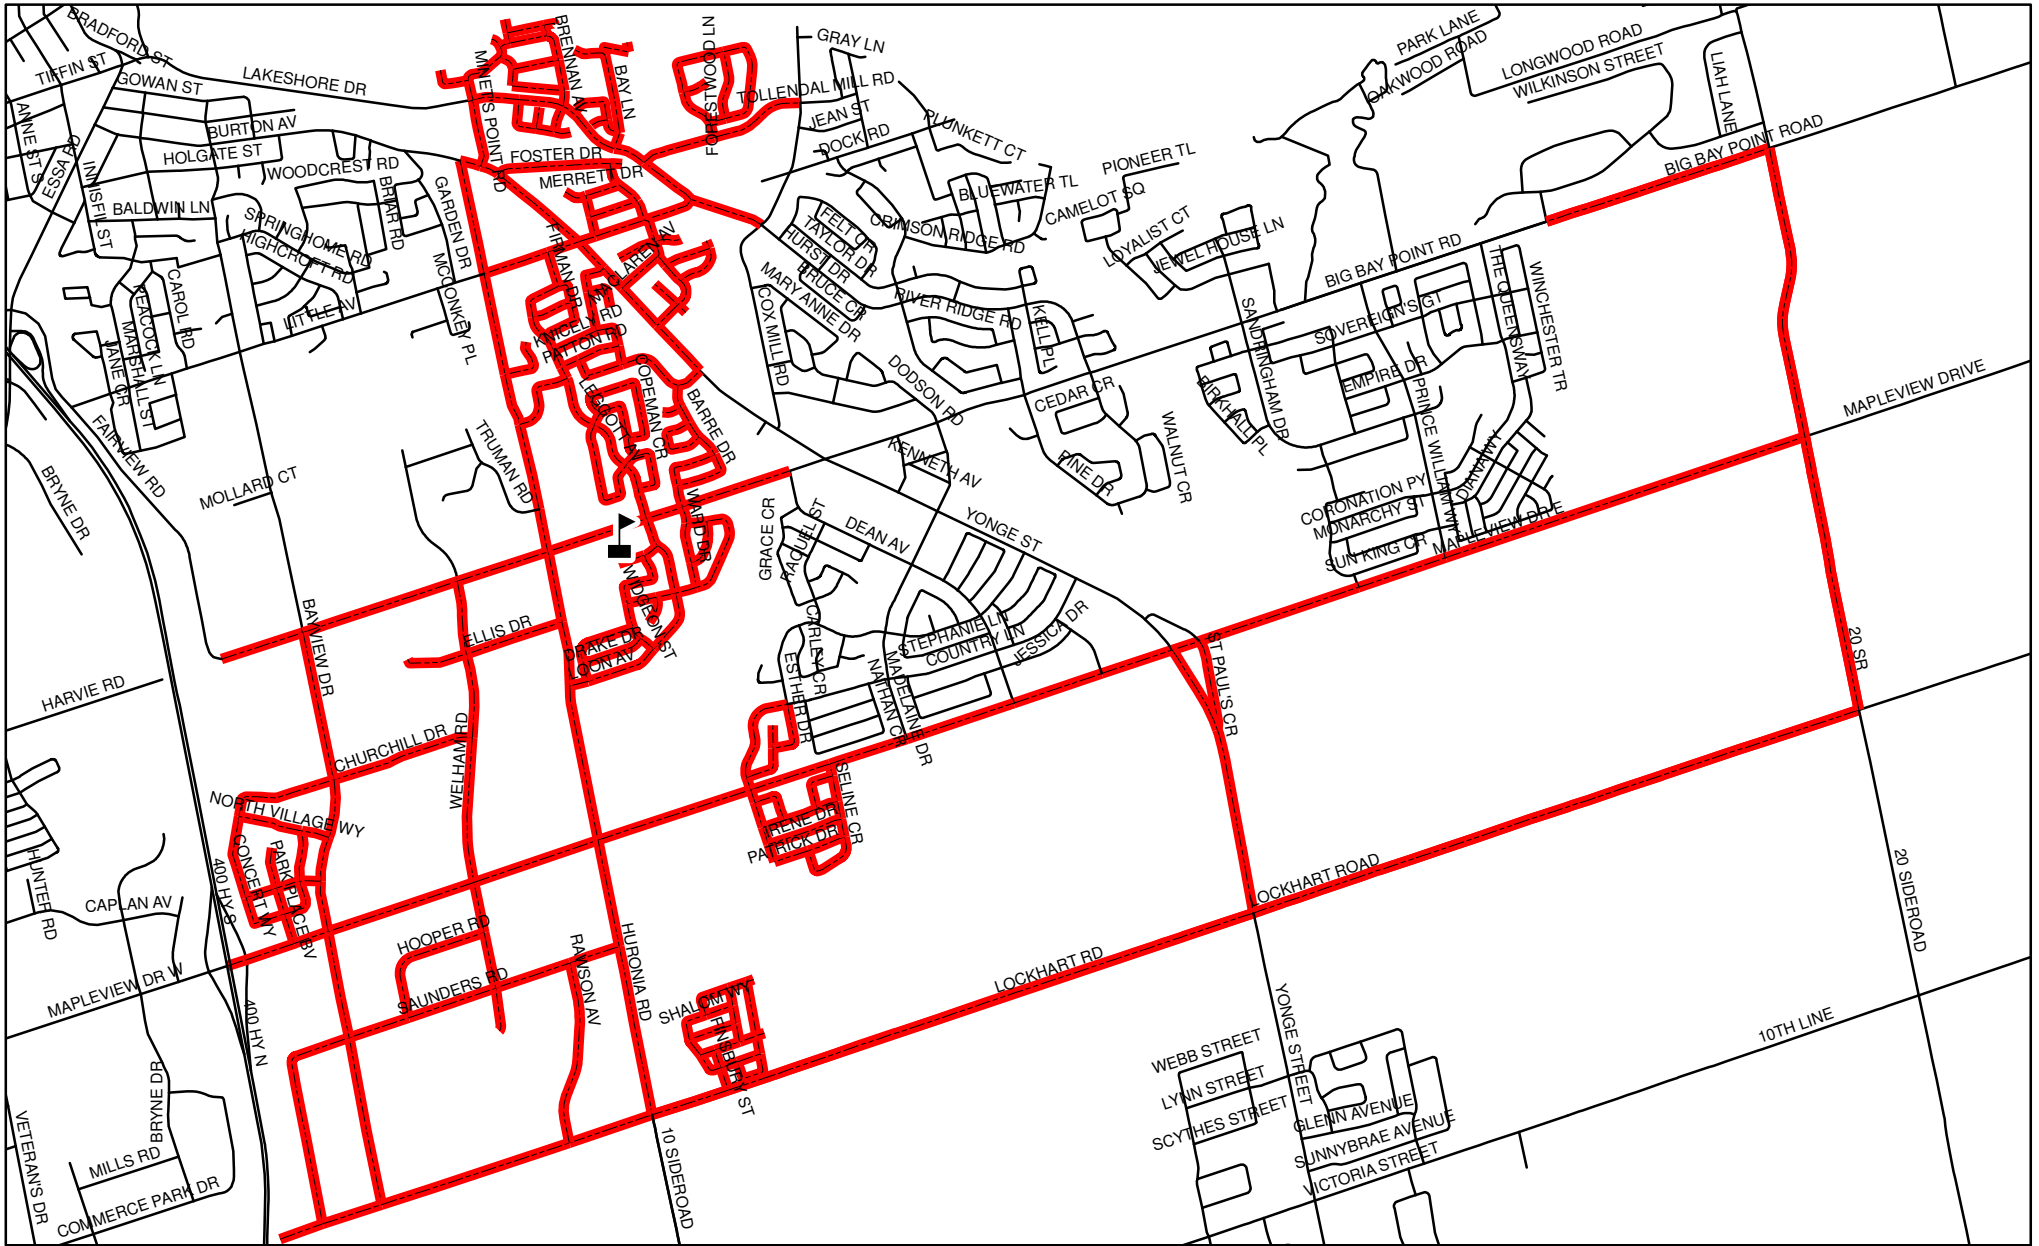

# ST. MICHAEL THE ARCHANGEL CATHOLIC ELEMENTARY SCHOOL BOUNDARY MAP

**Legend**

-  Elementary School
-  Roads
-  St. Michael the Archangel

Boundaries are subject to change. Please confirm all boundary inquiries with the Simcoe Muskoka Catholic District School Board.

SIMCOE MUSKOKA CATHOLIC DISTRICT SCHOOL BOARD

Kilometers

St. Michael the Archangel Catholic Elementary School, Barrie  
**CATCHMENT AREA**  
 Updated as of: August 2015

This map, either in whole or in part, may not be reproduced without the written authority from the County of Simcoe.  
 Copyright County of Simcoe  
 Land Information Network Cooperative © LINC 2004  
 Produced (in part) under license from the Cities of Barrie & Orillia and the Ontario Ministry of Natural Resources.  
 Copyright © Queen's Printer: 2004  
 This map is not a legal survey. For more information call (705) 726-9300 or visit www.county.simcoe.on.ca