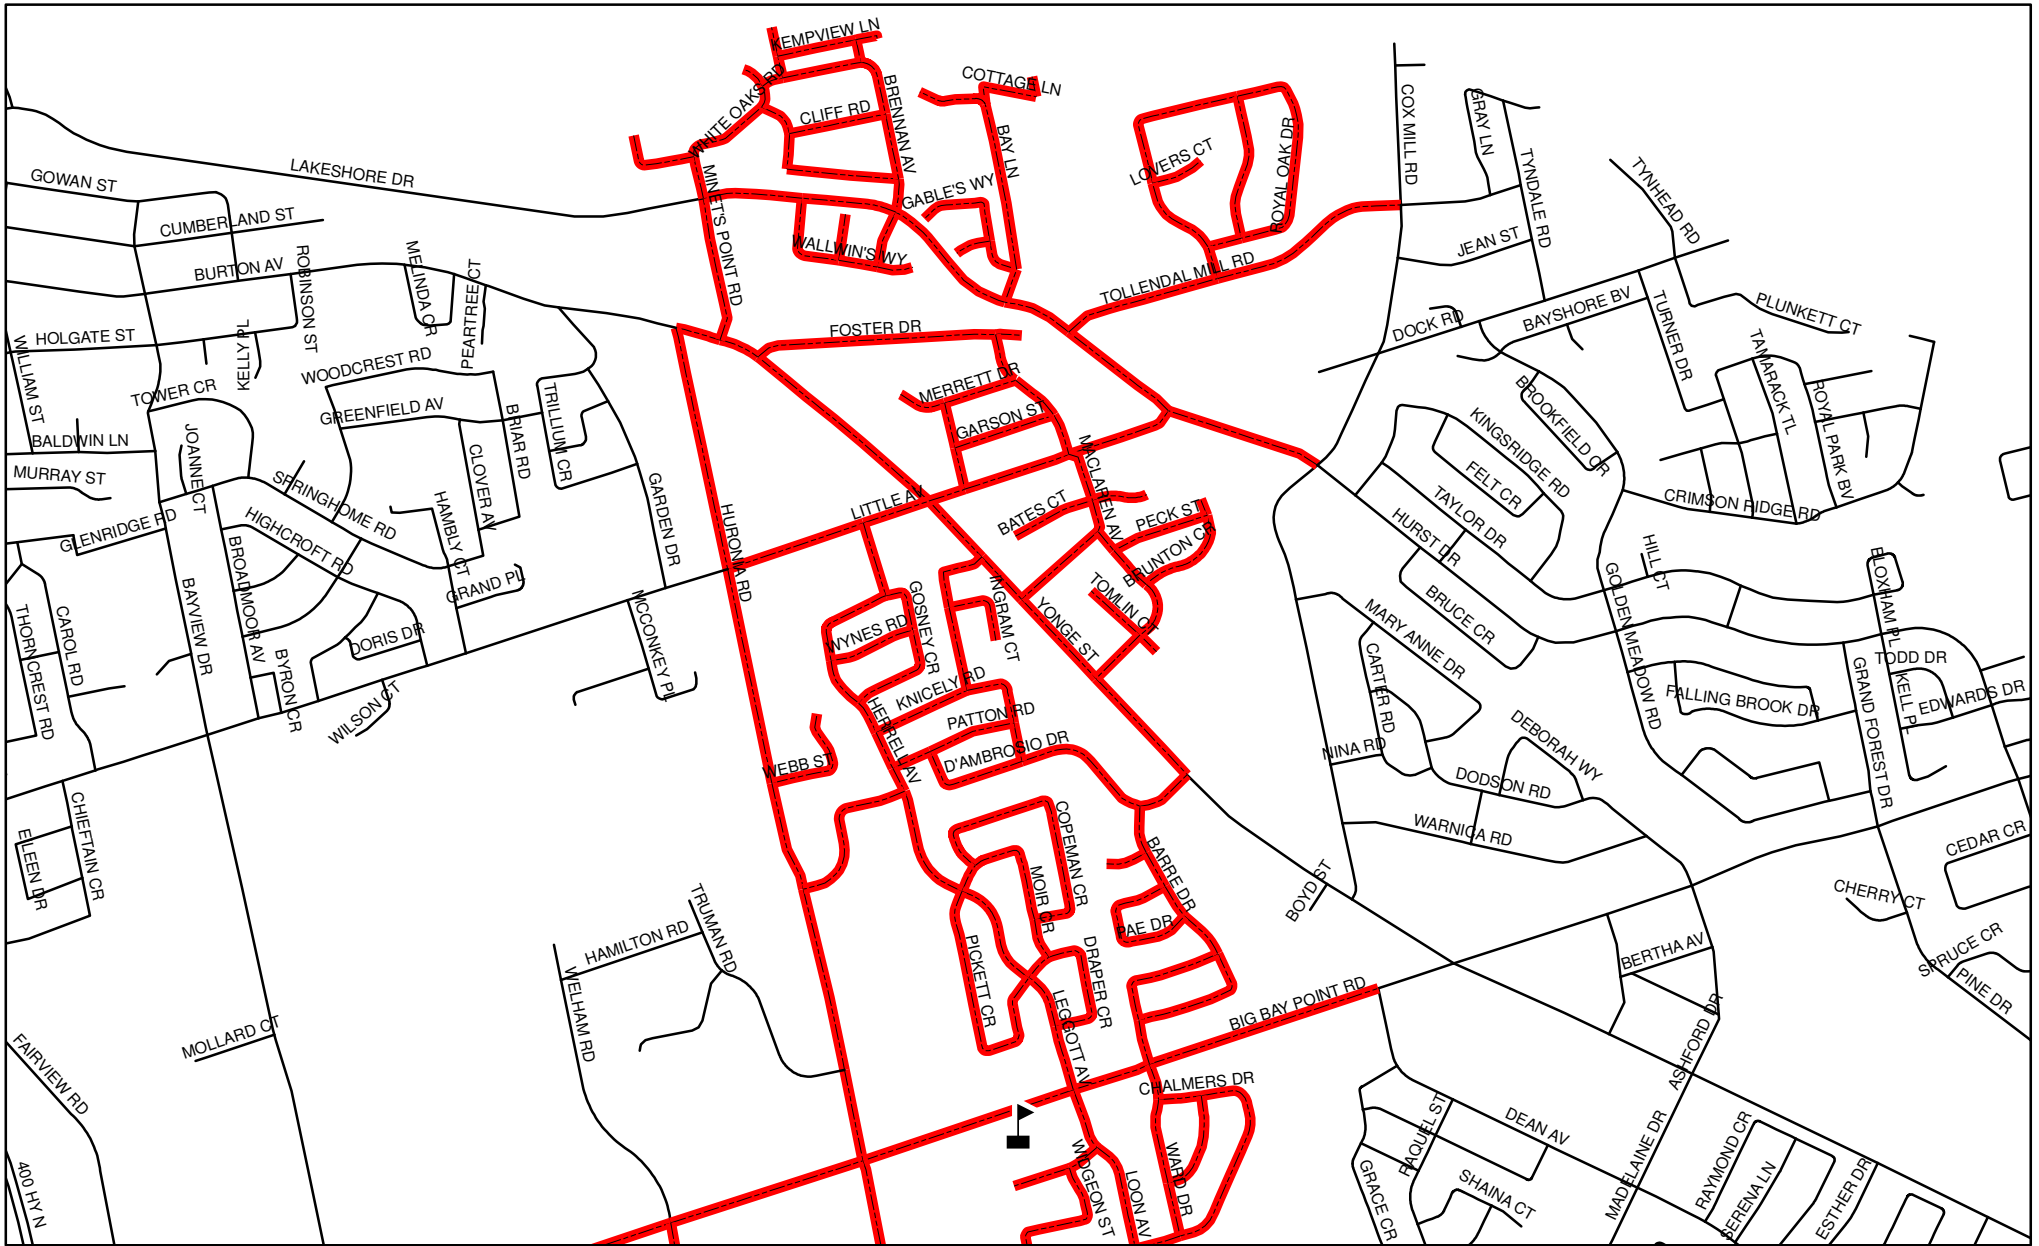

ST. MICHAEL THE ARCHANGEL CATHOLIC ELEMENTARY SCHOOL BOUNDARY MAP

Legend

-  Elementary School
-  Roads
-  St. Michael the Archangel

Boundaries are subject to change. Please confirm all boundary inquiries with the Simcoe Muskoka Catholic District School Board.

St. Michael the Archangel Catholic Elementary School, Barrie
CATCHMENT AREA
 Updated as of: August 2015

This map, either in whole or in part, may not be reproduced without the written authority from the County of Simcoe.
 Copyright County of Simcoe
 Land Information Network Cooperative © LINC 2004
 Produced (in part) under license from the Cities of Barrie & Orillia and the Ontario Ministry of Natural Resources.
 Copyright © Queens Printer: 2004
 This map is not a legal survey. For more information call (705) 736-9300 or visit www.county.simcoe.on.ca