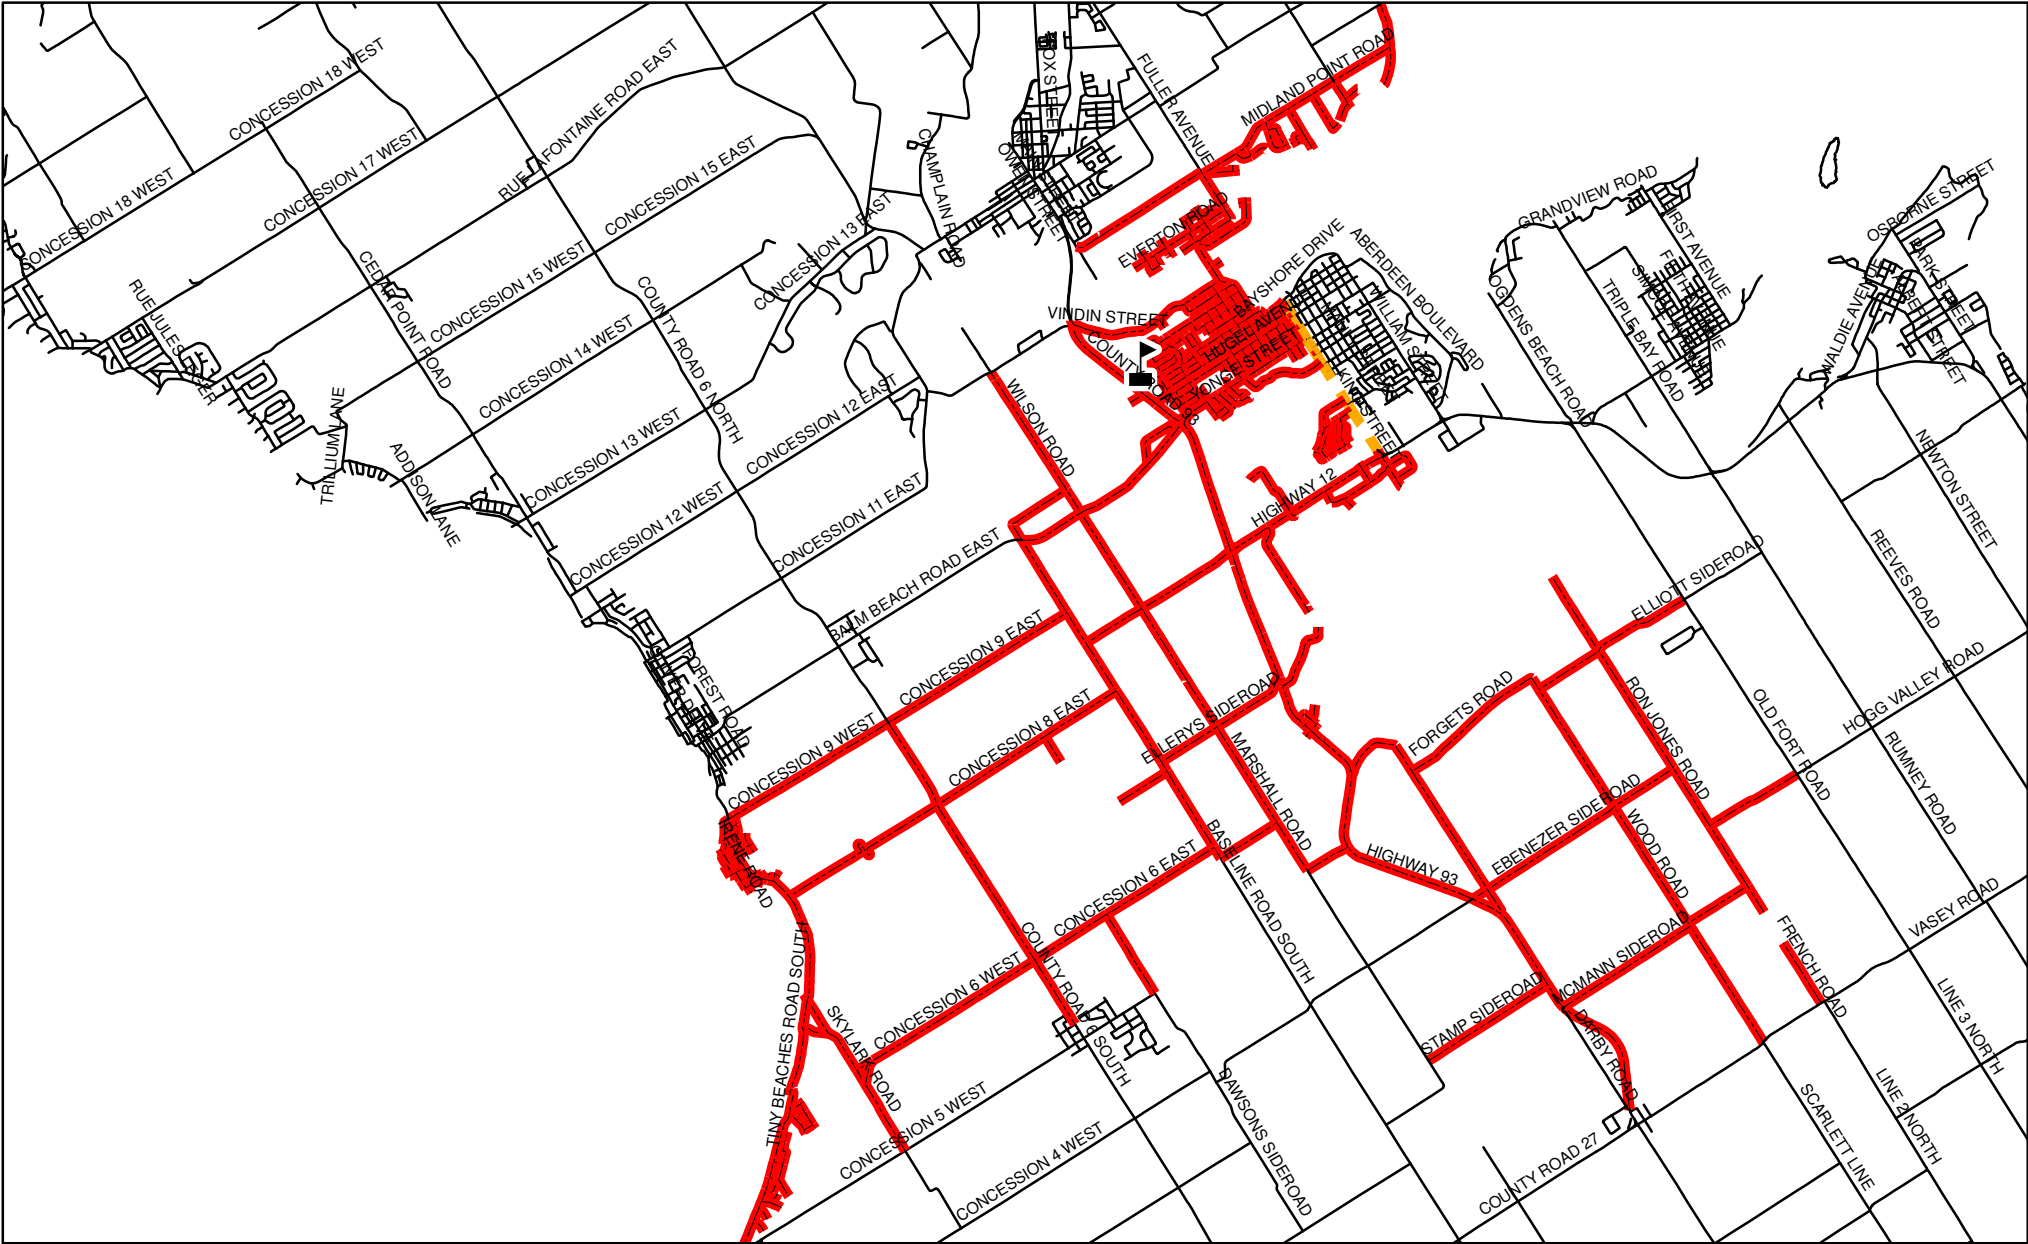

MONSIGNOR CASTEX CATHOLIC ELEMENTARY SCHOOL BOUNDARY MAP

Legend

-  Elementary School
-  Roads
-  Monsignor Castex
-  Monsignor Castex (Even)

Boundaries are subject to change. Please confirm all boundary inquiries with the Simcoe Muskoka Catholic District School Board.