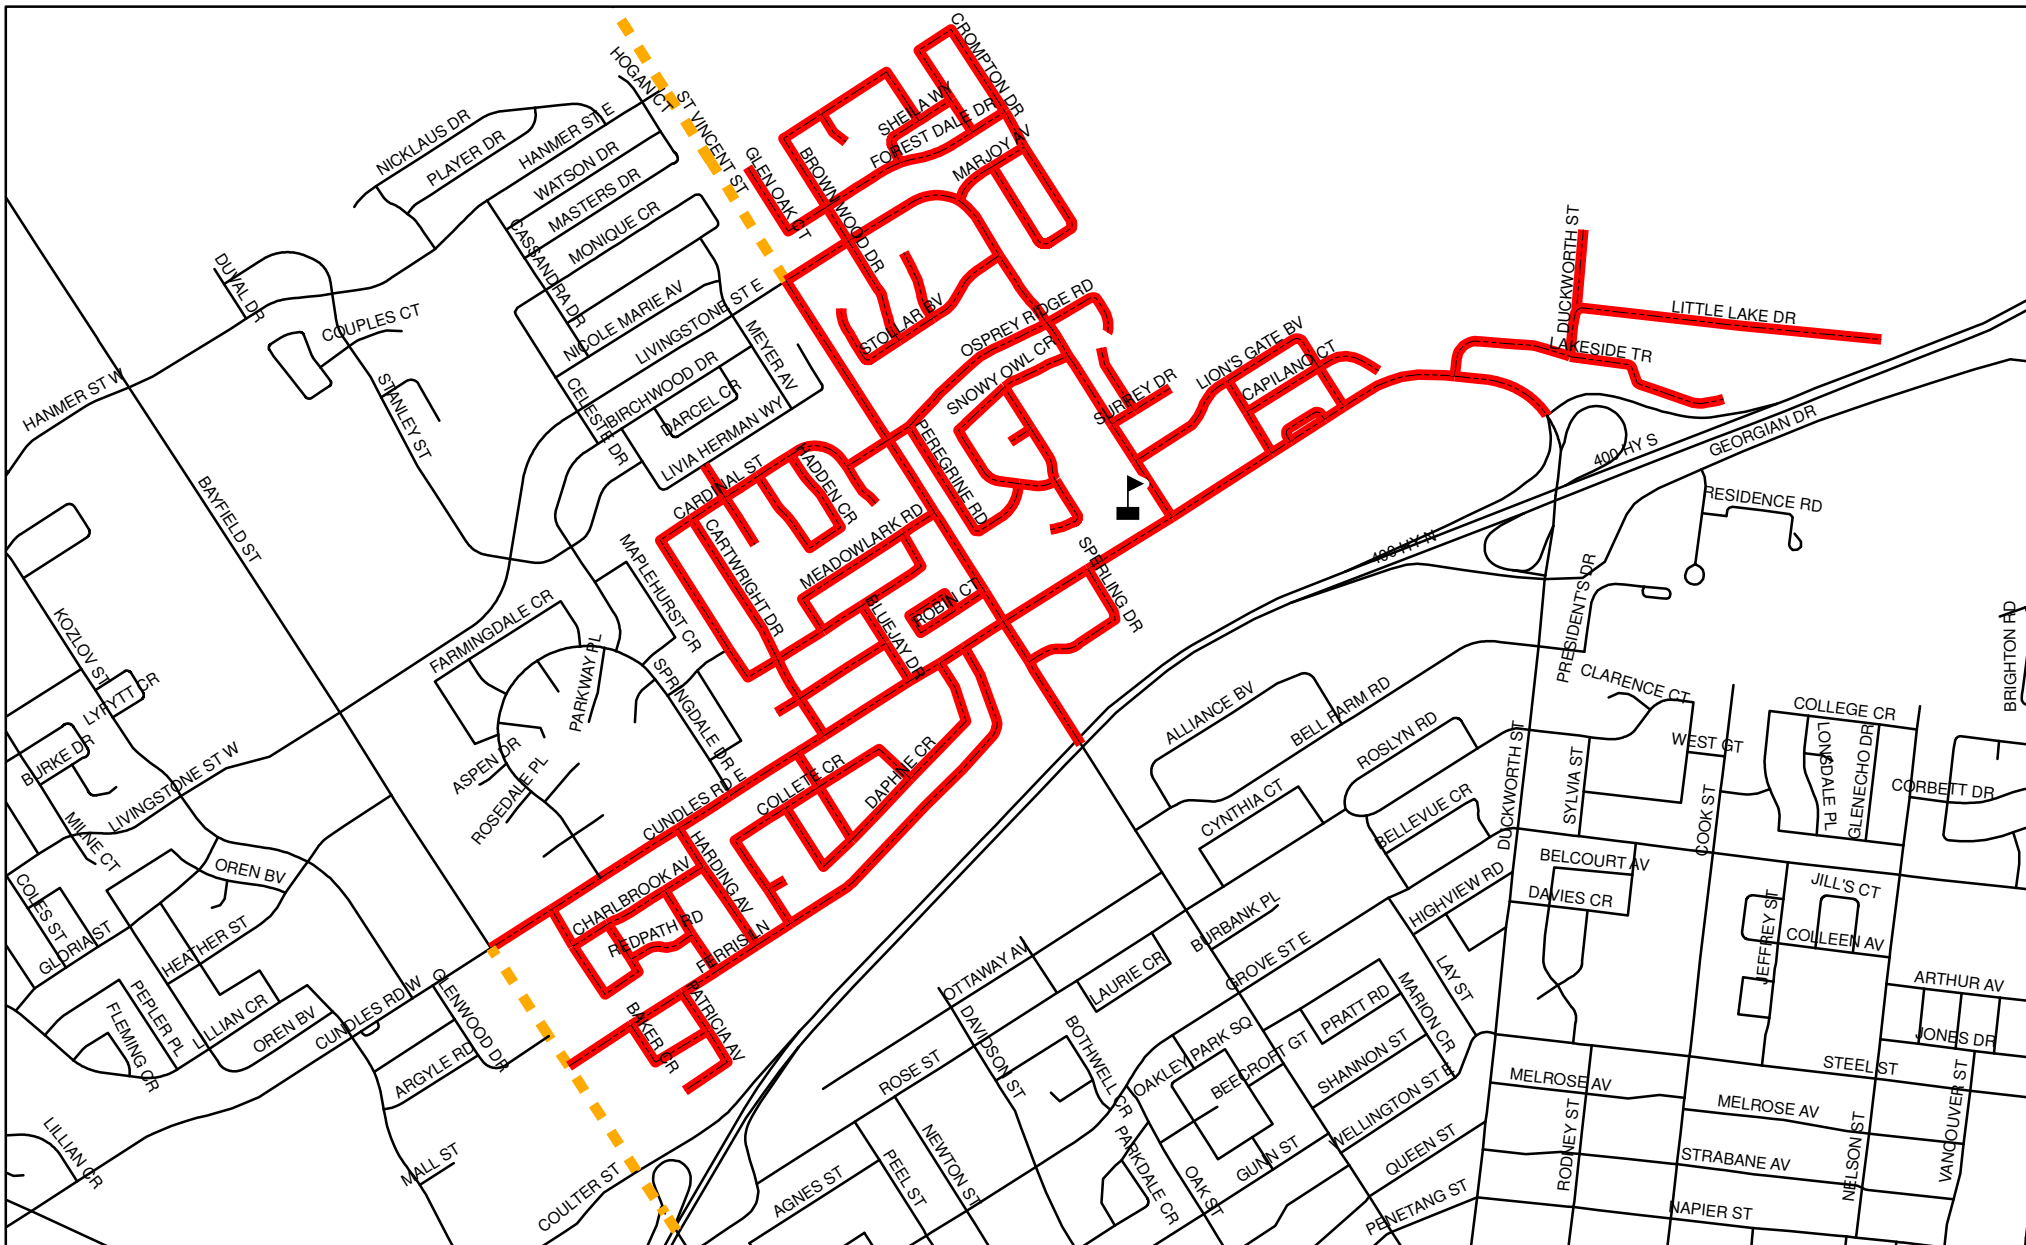

MONSIGNOR CLAIR CATHOLIC ELEMENTARY SCHOOL BOUNDARY MAP

Legend

-  Elementary School
-  Roads
-  Monsignor Clair
-  Monsignor Clair (Odd)
-  Monsignor Clair (Odd)

Boundaries are subject to change. Please confirm all boundary inquiries with the Simcoe Muskoka Catholic District School Board.

SIMCOE MUSKOKA CATHOLIC DISTRICT SCHOOL BOARD

Monsignor Clair Catholic Elementary School, Barrie
CATCHMENT AREA
 Updated as of: August 2015

This map, either in whole or in part, may not be reproduced without the written authority from the County of Simcoe.
 Copyright County of Simcoe
 Land Information Network Cooperative © LINC 2004
 Produced (in part) under license from the Cities of Barrie & Orillia and the Ontario Ministry of Natural Resources.
 Copyright © Queen's Printer: 2004
 This map is not a legal survey. For more information call (705) 736-9300 or visit www.county.simcoe.on.ca