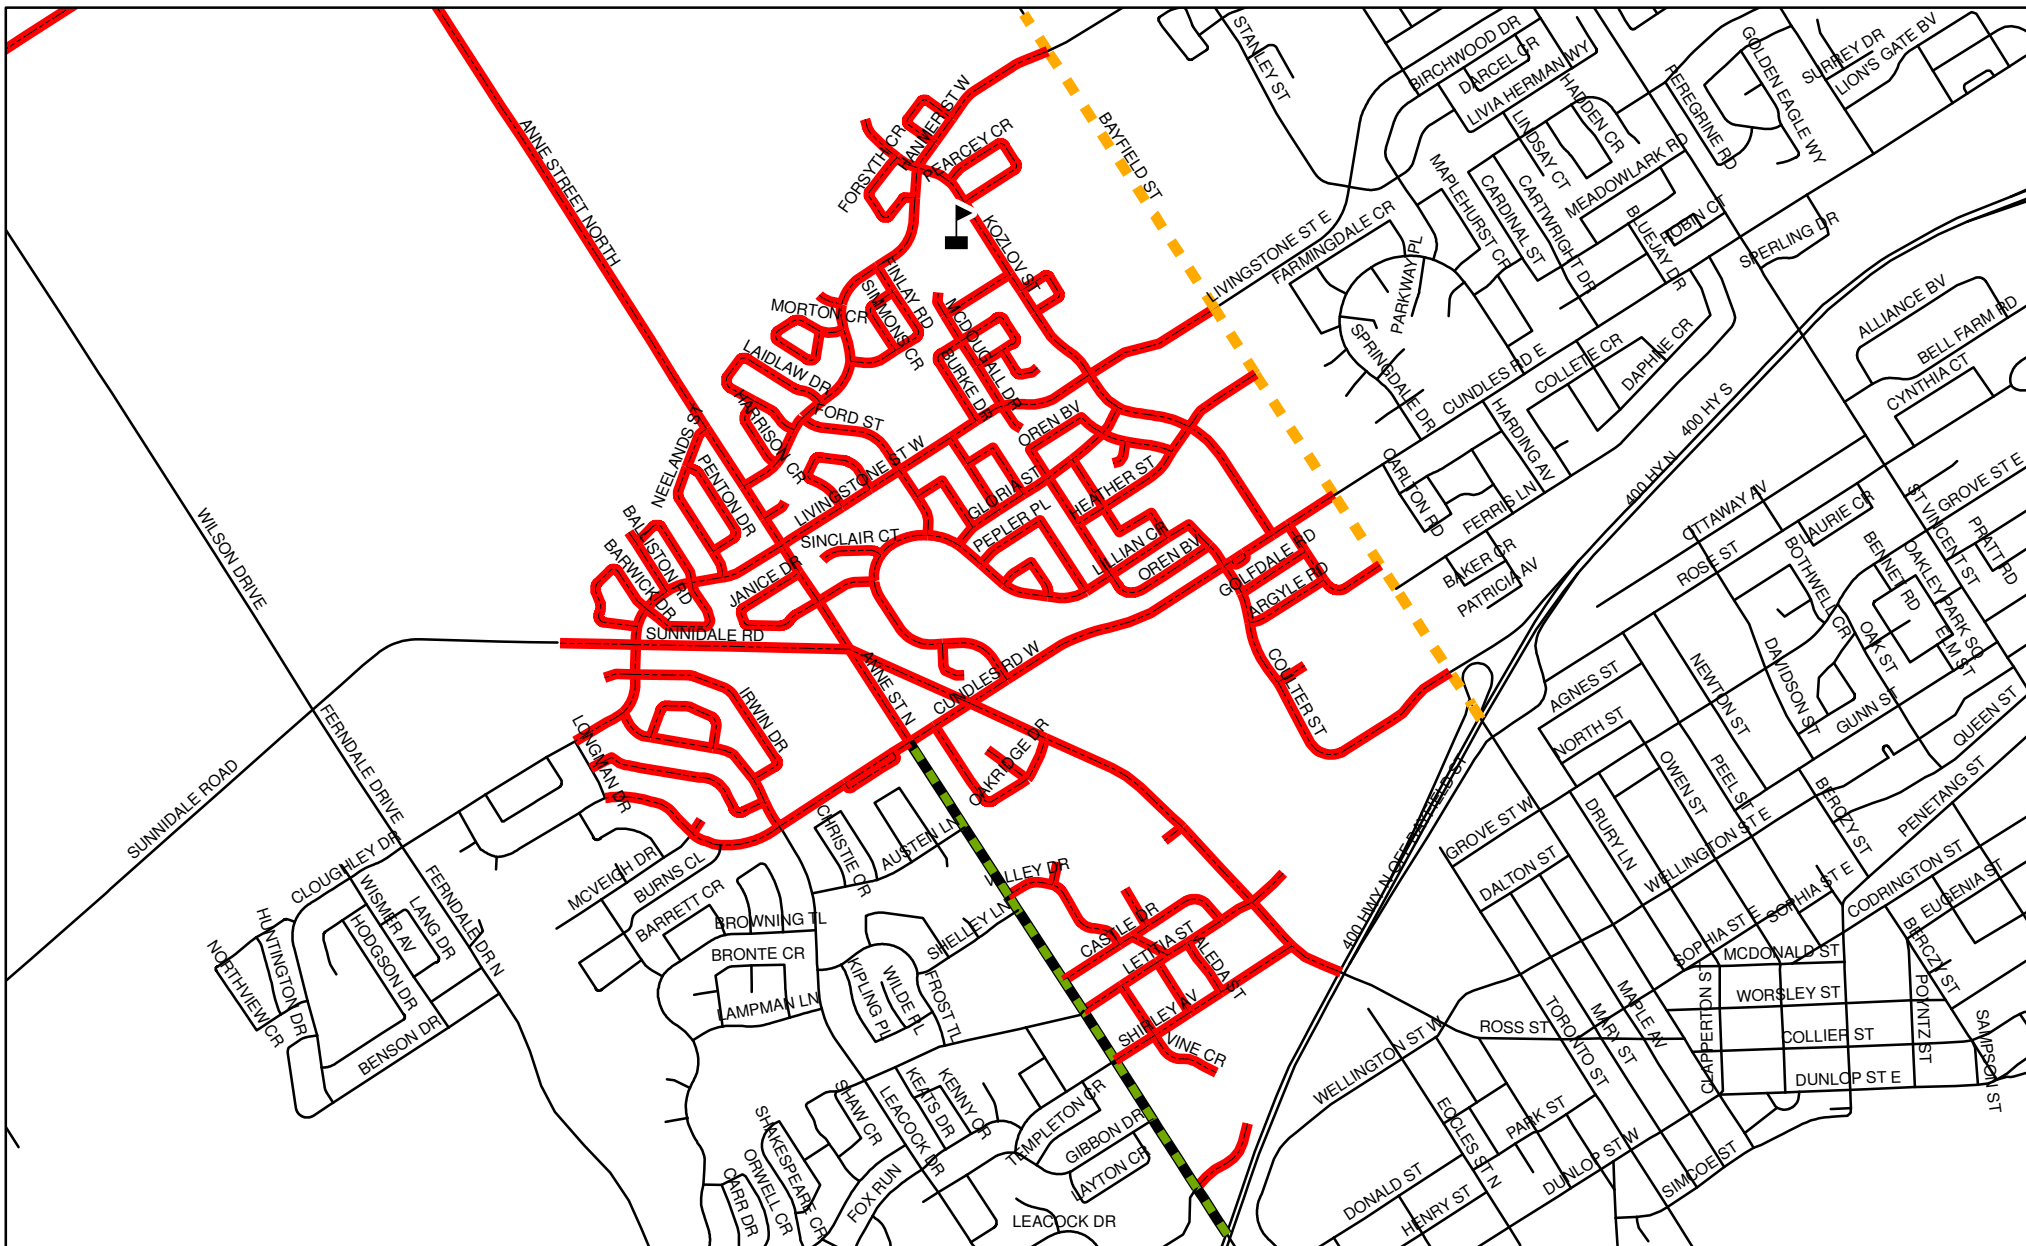

ST. MARGUERITE D'YOUVILLE CATHOLIC ELEMENTARY SCHOOL BOUNDARY MAP

Legend

- Elementary School
- Roads
- St. Marguerite D'Youville
- St. Marguerite D'Youville (Even)
- St. Marguerite D'Youville (Odd)

Boundaries are subject to change.
Please confirm all boundary inquiries
with the Simcoe Muskoka Catholic
District School Board.

SIMCOE MUSKOKA CATHOLIC
DISTRICT SCHOOL BOARD

N

0 0.2 0.4 0.8 Kilometers

St. Marguerite d'Youville Catholic
Elementary School, Barrie
CATCHMENT AREA
Updated as of: August 2015