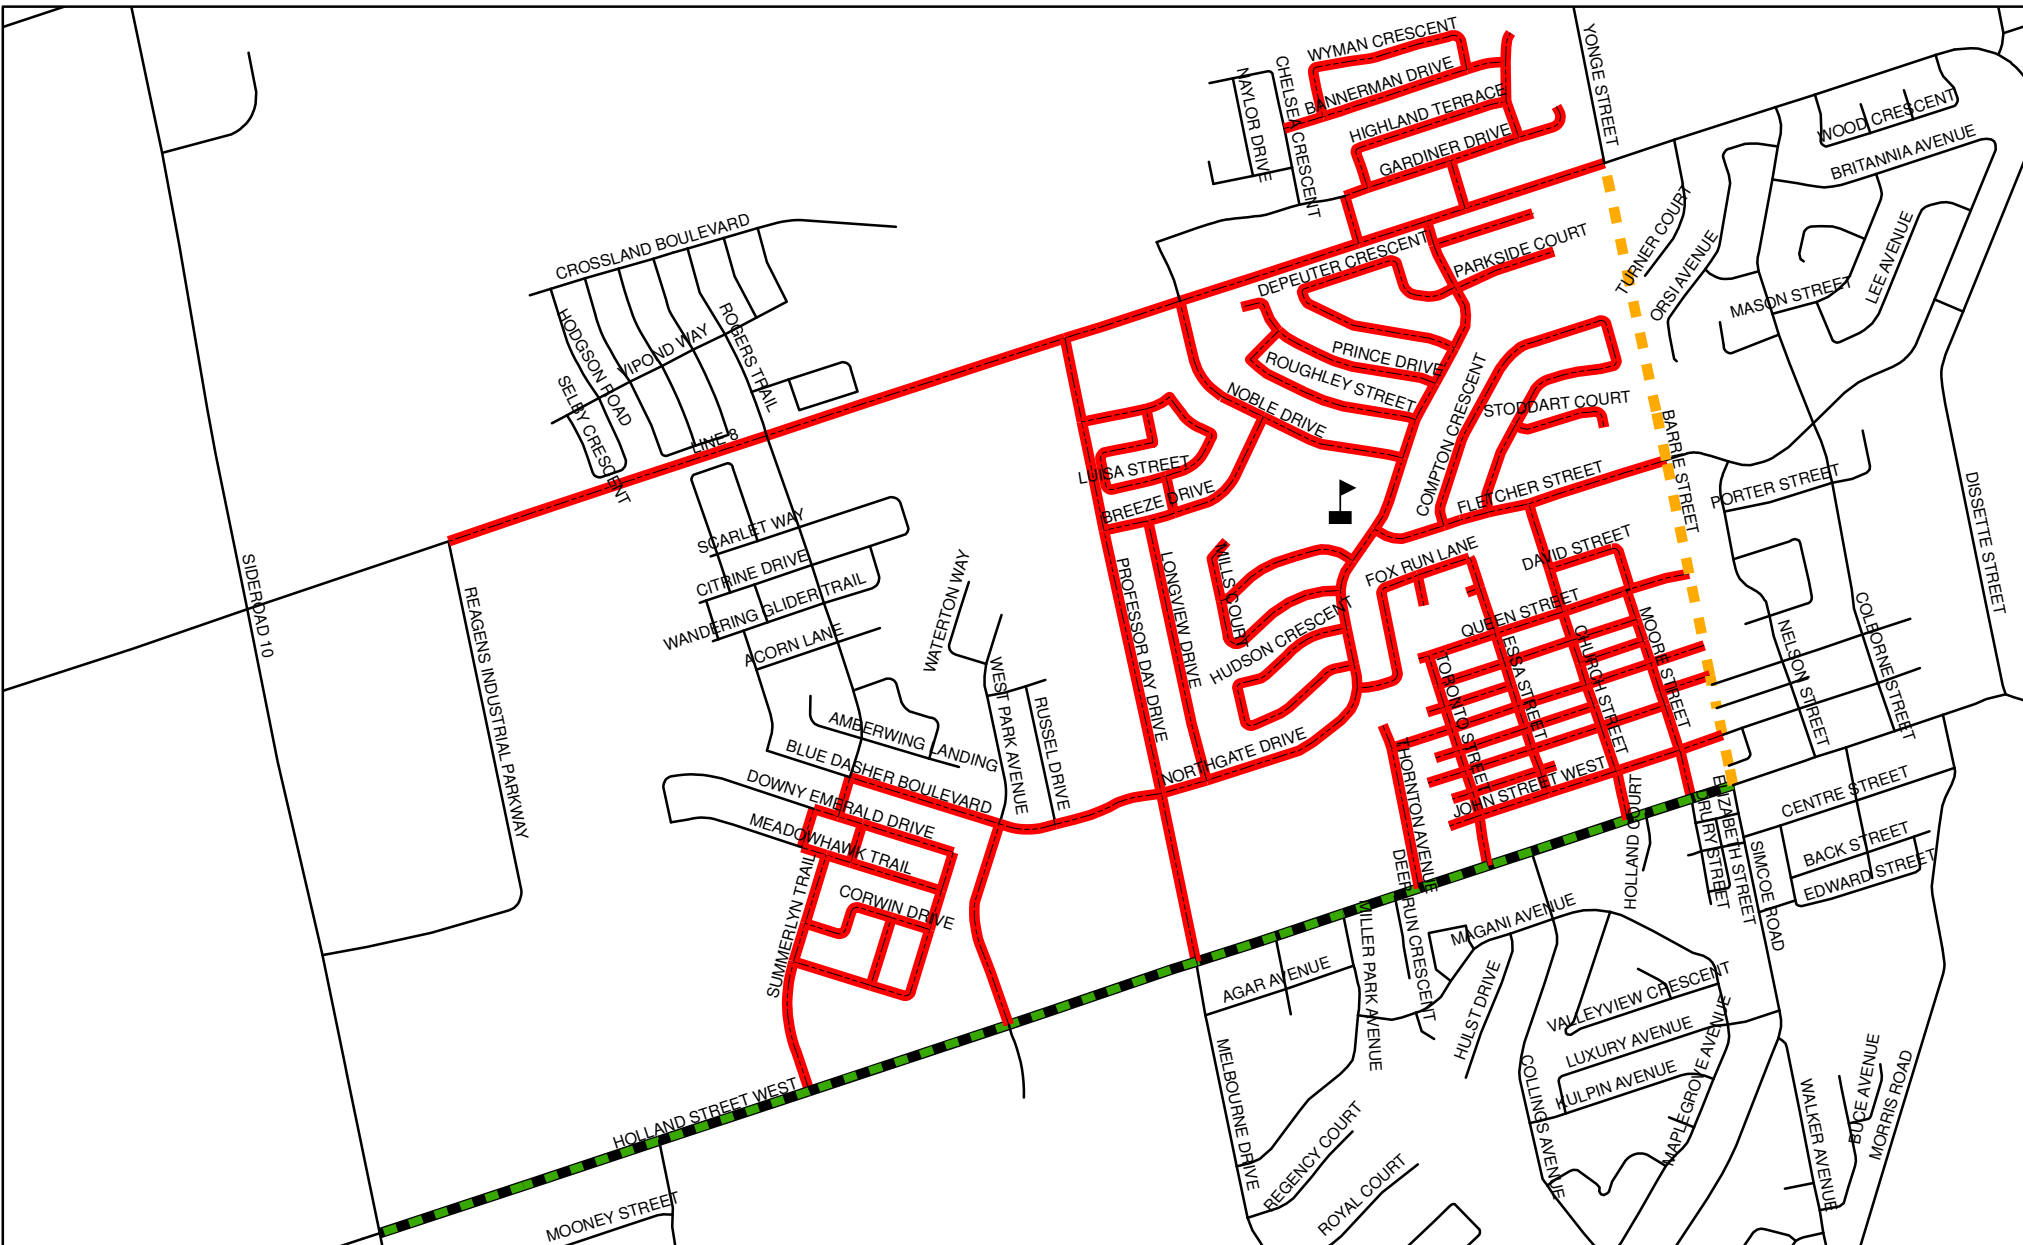

# MOTHER TERESA CATHOLIC ELEMENTARY SCHOOL BOUNDARY MAP

**Legend**

- Elementary School
- Roads
- Mother Teresa
- Mother Teresa (Even)
- Mother Teresa (Odd)
- Mother Teresa (Odd)

Boundaries are subject to change. Please confirm all boundary inquiries with the Simcoe Muskoka Catholic District School Board.

  
 SIMCOE MUSKOKA CATHOLIC DISTRICT SCHOOL BOARD

 N  
  
 0 0.15 0.3 0.6 Kilometers

**Mother Teresa Catholic Elementary School, Bradford CATCHMENT AREA**  
 Updated as of: August 2015

This map, either in whole or in part, may not be reproduced without the written authority from the County of Simcoe.  
 Copyright County of Simcoe  
 Land Information Network Cooperative © LINC 2004  
 Produced (in part) under license from the Cities of Barrie & Orillia and the Ontario Ministry of Natural Resources.  
 Copyright © Queen's Printer: 2004  
 This map is not a legal survey. For more information call (705) 726-9300 or visit [www.county.simcoe.on.ca](http://www.county.simcoe.on.ca)