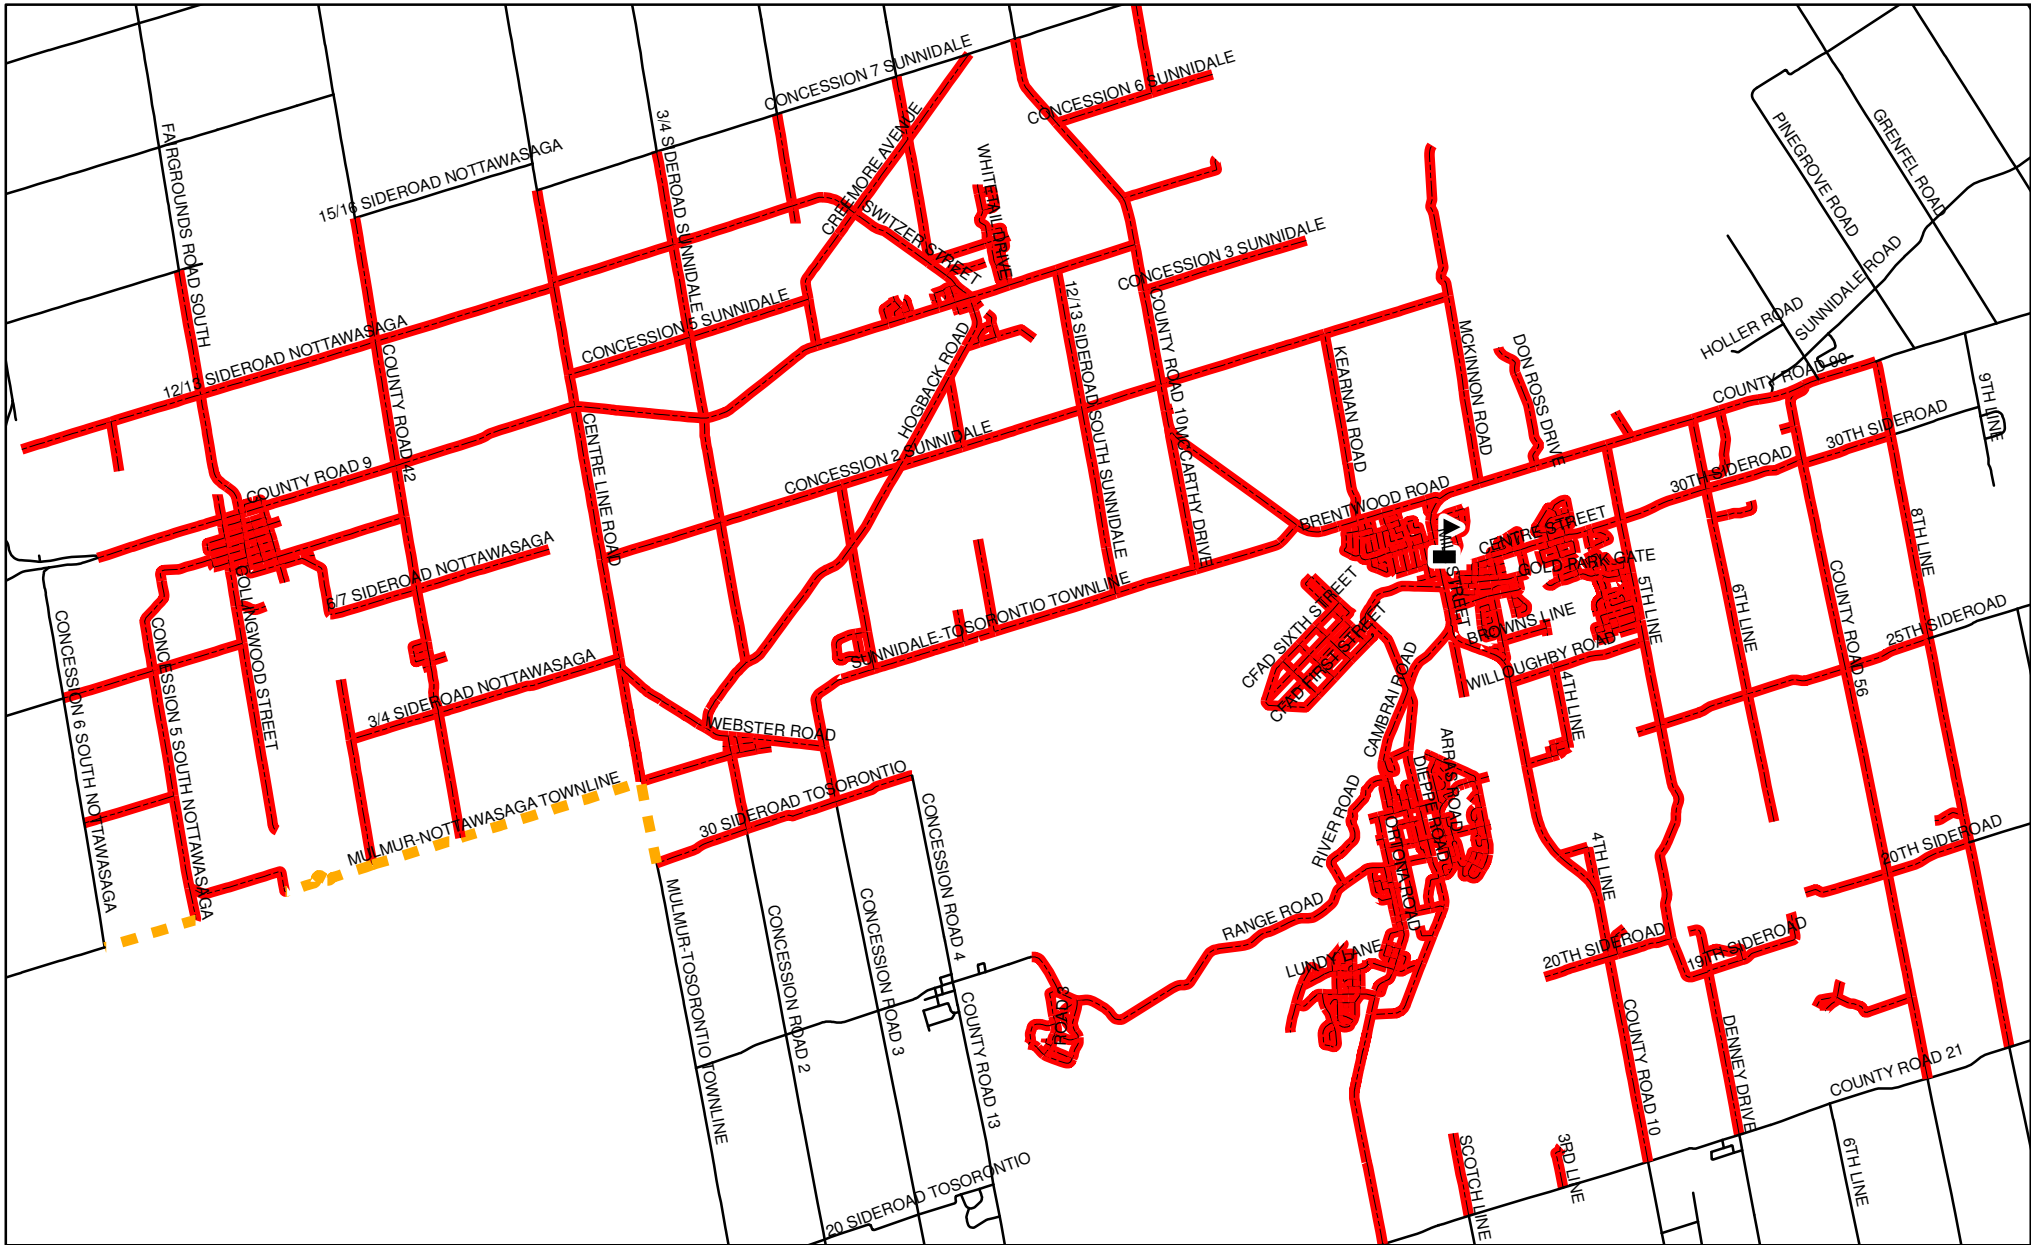

# OUR LADY OF GRACE CATHOLIC ELEMENTARY SCHOOL BOUNDARY MAP

**Legend**

- Elementary School
- Roads
- Our Lady of Grace
- Our Lady of Grace (Odd)

Boundaries are subject to change. Please confirm all boundary inquiries with the Simcoe Muskoka Catholic District School Board.

  
 SIMCOE MUSKOKA CATHOLIC DISTRICT SCHOOL BOARD

 N

 Kilometers  
 0 1.25 2.5 5

Our Lady of Grace Catholic Elementary School, Angus CATCHMENT AREA  
 Updated as of: August 2015

This map, either in whole or in part, may not be reproduced without the written authority from the County of Simcoe.  
 Copyright County of Simcoe  
 Land Information Network Cooperative © LINC 2004  
 Produced (in part) under license from the Cities of Barrie & Orillia and the Ontario Ministry of Natural Resources.  
 Copyright © Queen's Printer: 2004  
 This map is not a legal survey. For more information call (705) 726-9300 or visit www.county.simcoe.on.ca