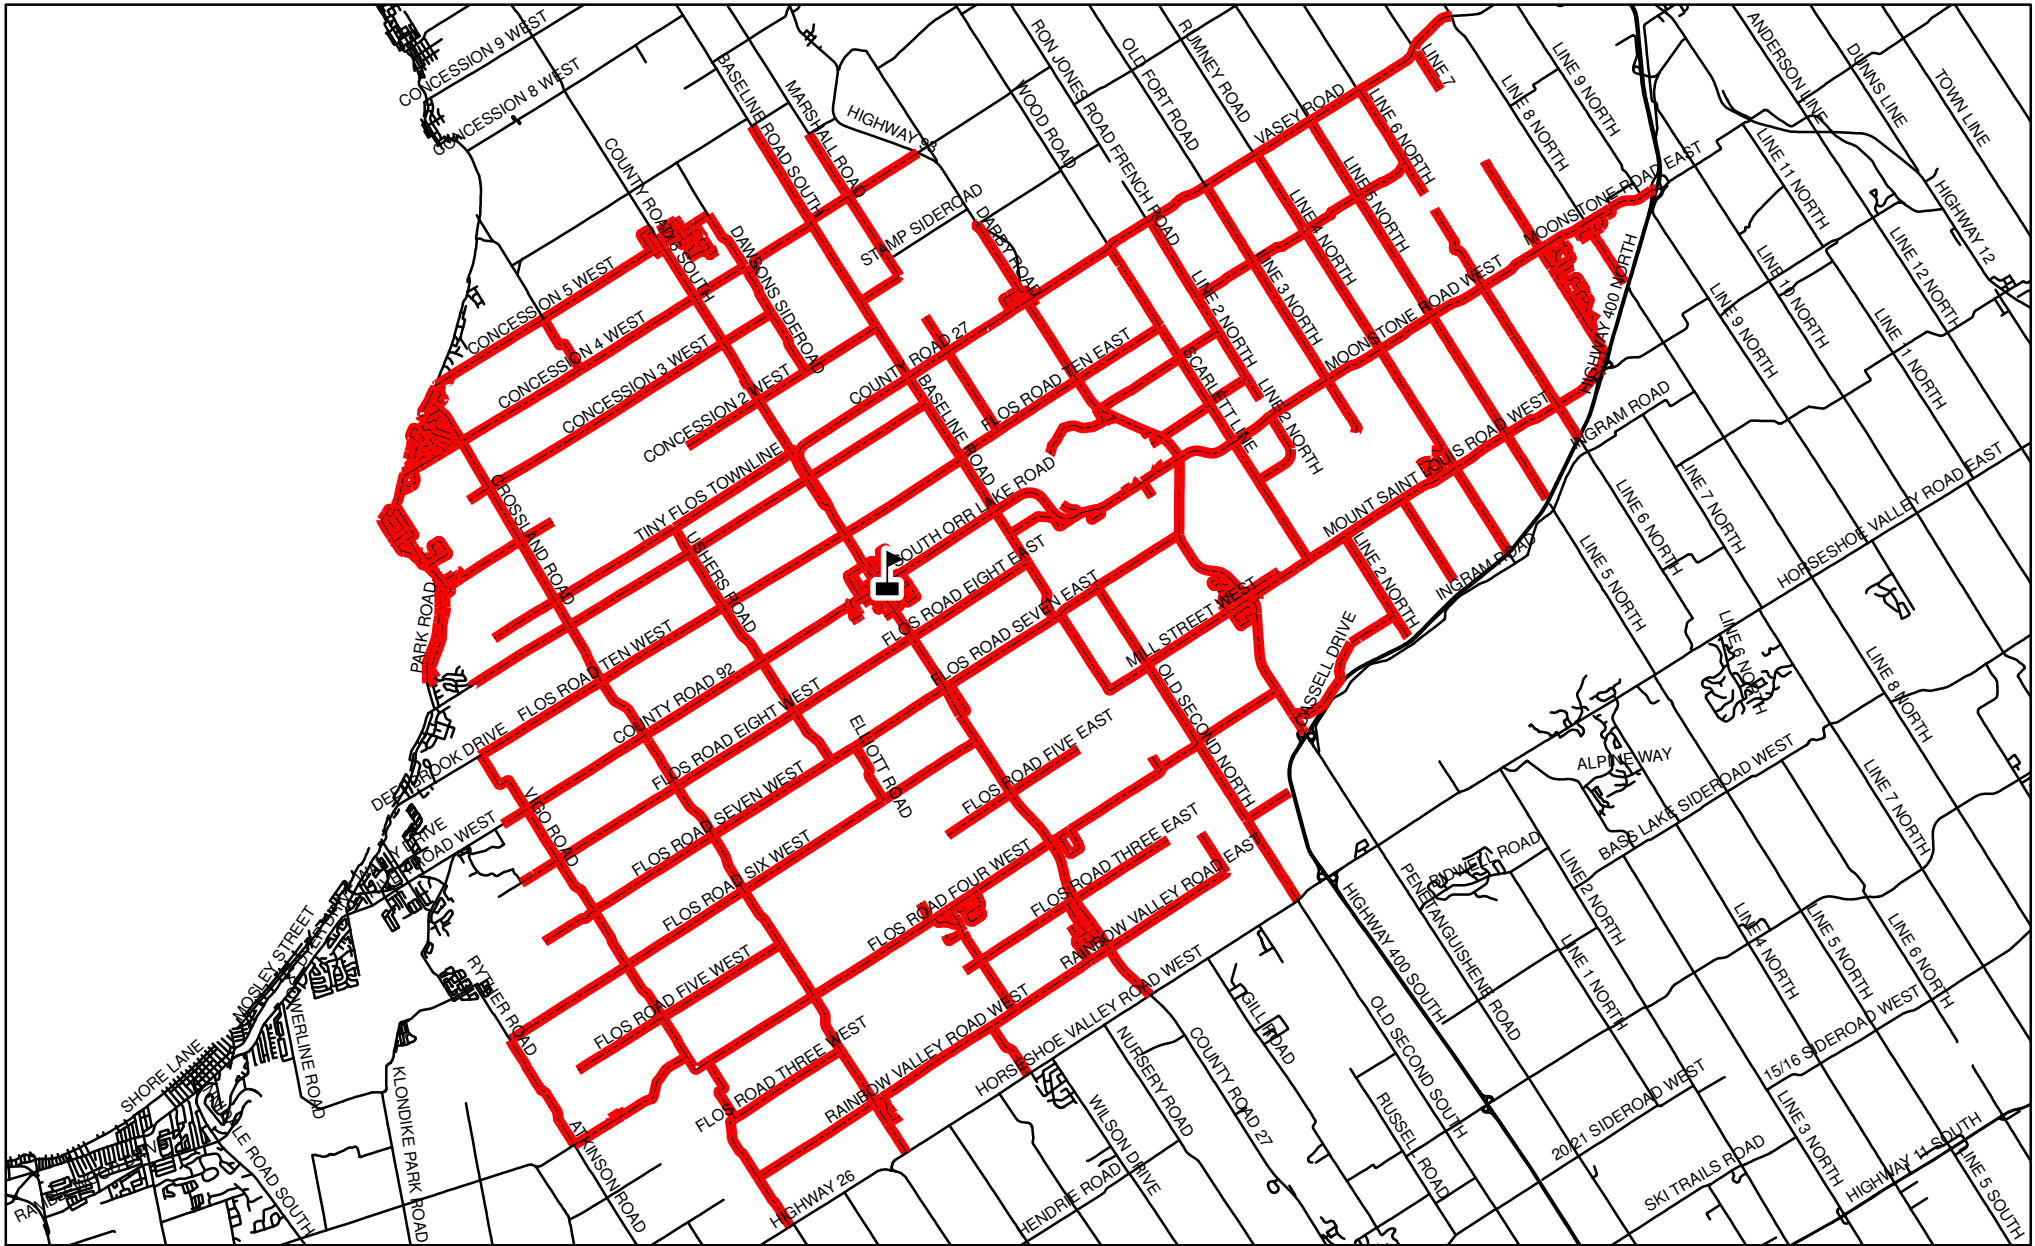

# OUR LADY OF LOURDES CATHOLIC ELEMENTARY SCHOOL BOUNDARY MAP

## Legend

-  Elementary School
-  Roads
-  Our Lady of Lourdes

Boundaries are subject to change.  
Please confirm all boundary inquiries  
with the Simcoe Muskoka Catholic  
District School Board.

SIMCOE MUSKOKA CATHOLIC  
DISTRICT SCHOOL BOARD