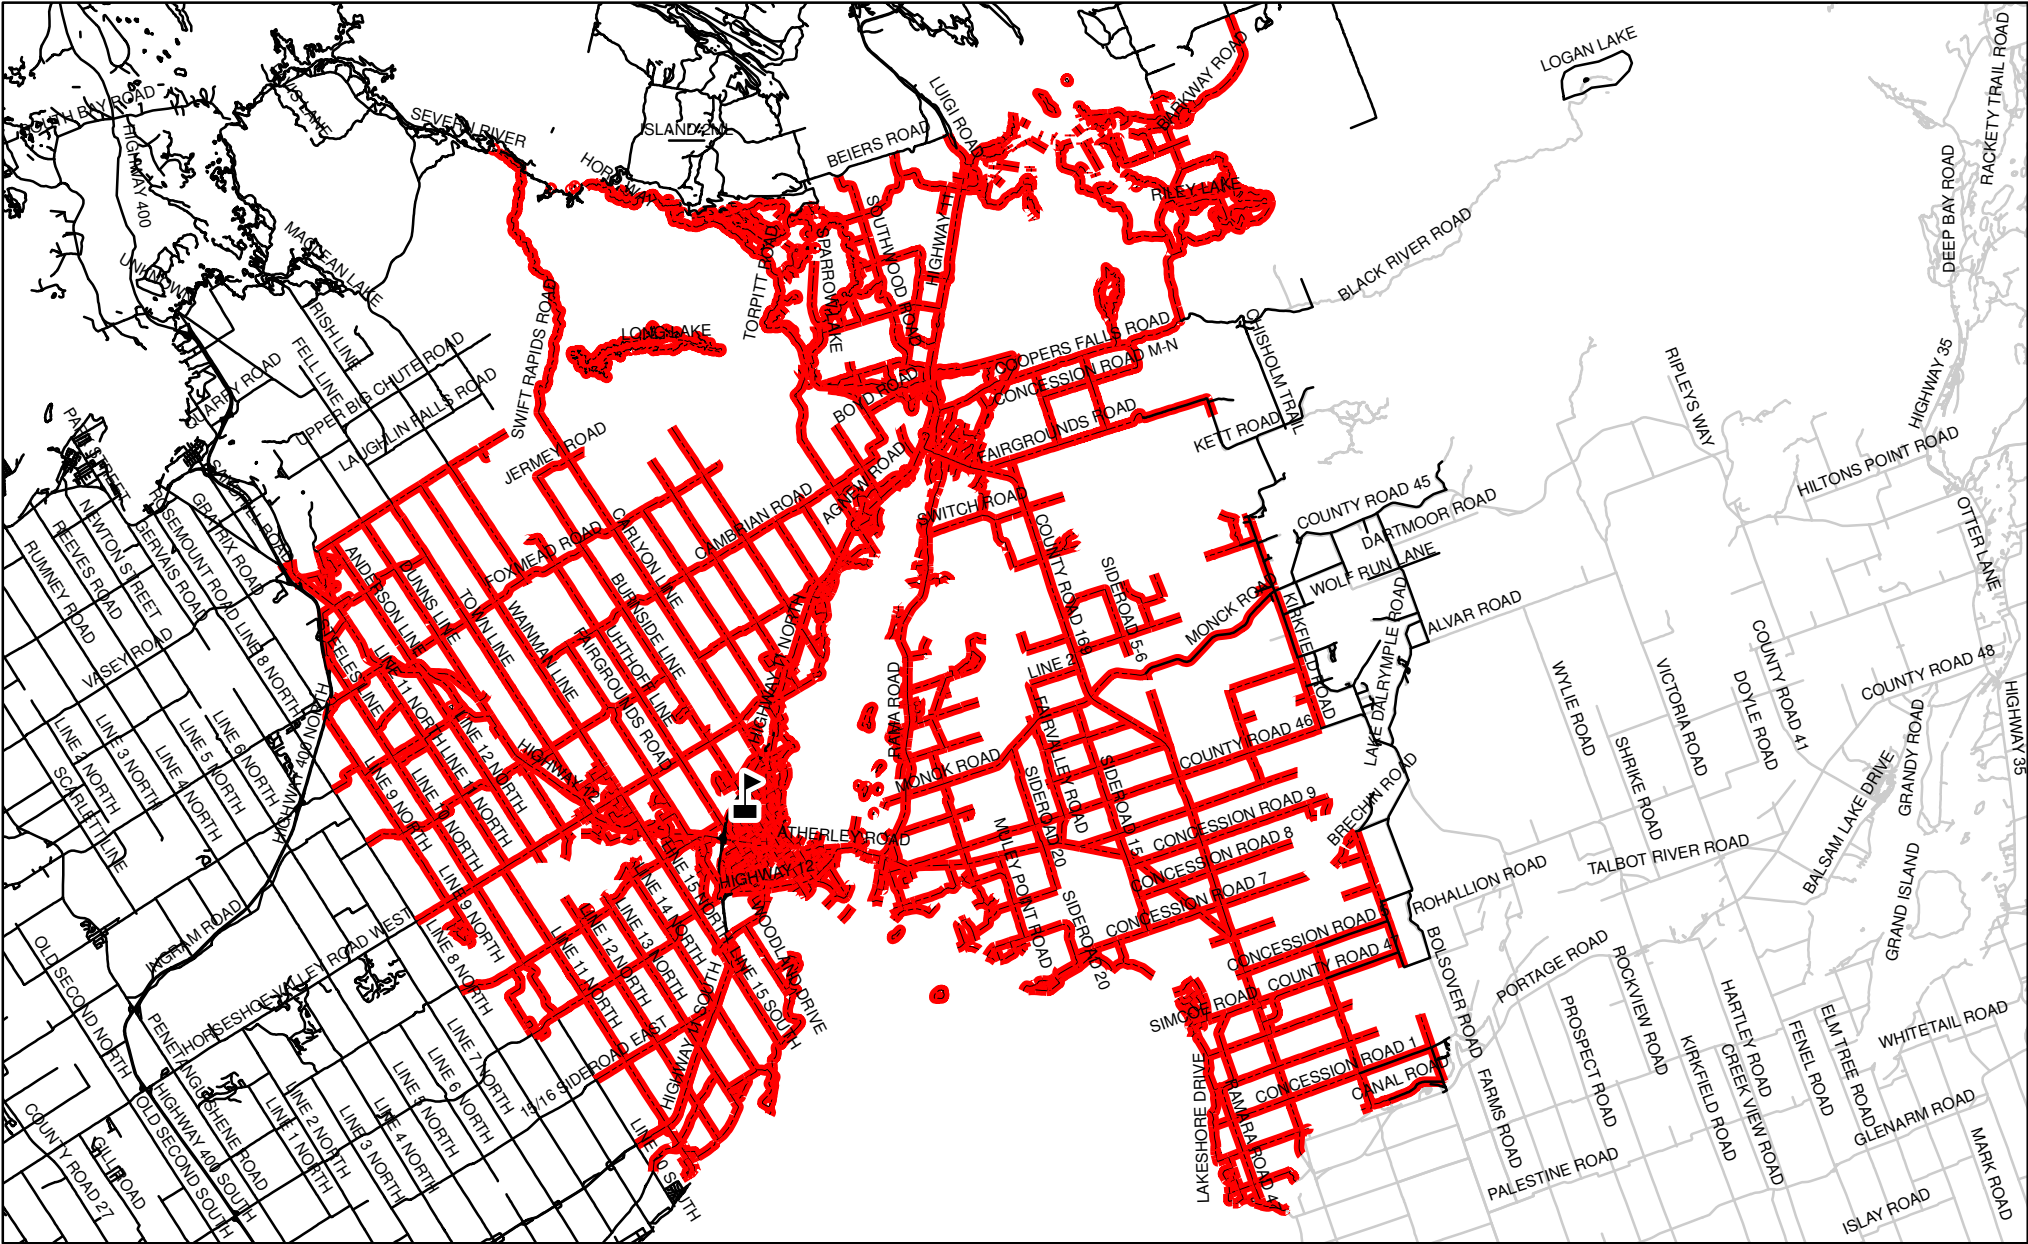

# PATRICK FOGARTY CATHOLIC SECONDARY SCHOOL BOUNDARY MAP

**Legend**

	<b>Roads</b>
Secondary School	— Roads
	Patrick Fogarty
	Roads
	Patrick Fogarty
	Out of County
	Out of County

Boundaries are subject to change. Please confirm all boundary inquiries with the Simcoe Muskoka Catholic District School Board.

  
 SIMCOE MUSKOKA CATHOLIC DISTRICT SCHOOL BOARD

 N

 0 2.5 5 10 Kilometers

Patrick Fogarty Catholic Secondary School, Orillia  
**CATCHMENT AREA**  
 Updated as of: August 2015

 This map, either in whole or in part, may not be reproduced without the written authority from the County of Simcoe.  
 Copyright County of Simcoe  
 Land Information Network Cooperative © LINC 2004  
 Produced (in part) under license from the Cities of Barrie & Orillia and the Ontario Ministry of Natural Resources.  
 Copyright © Queen's Printer: 2004  
 This map is not a legal survey. For more information call (705) 736-9300 or visit www.county.simcoe.on.ca