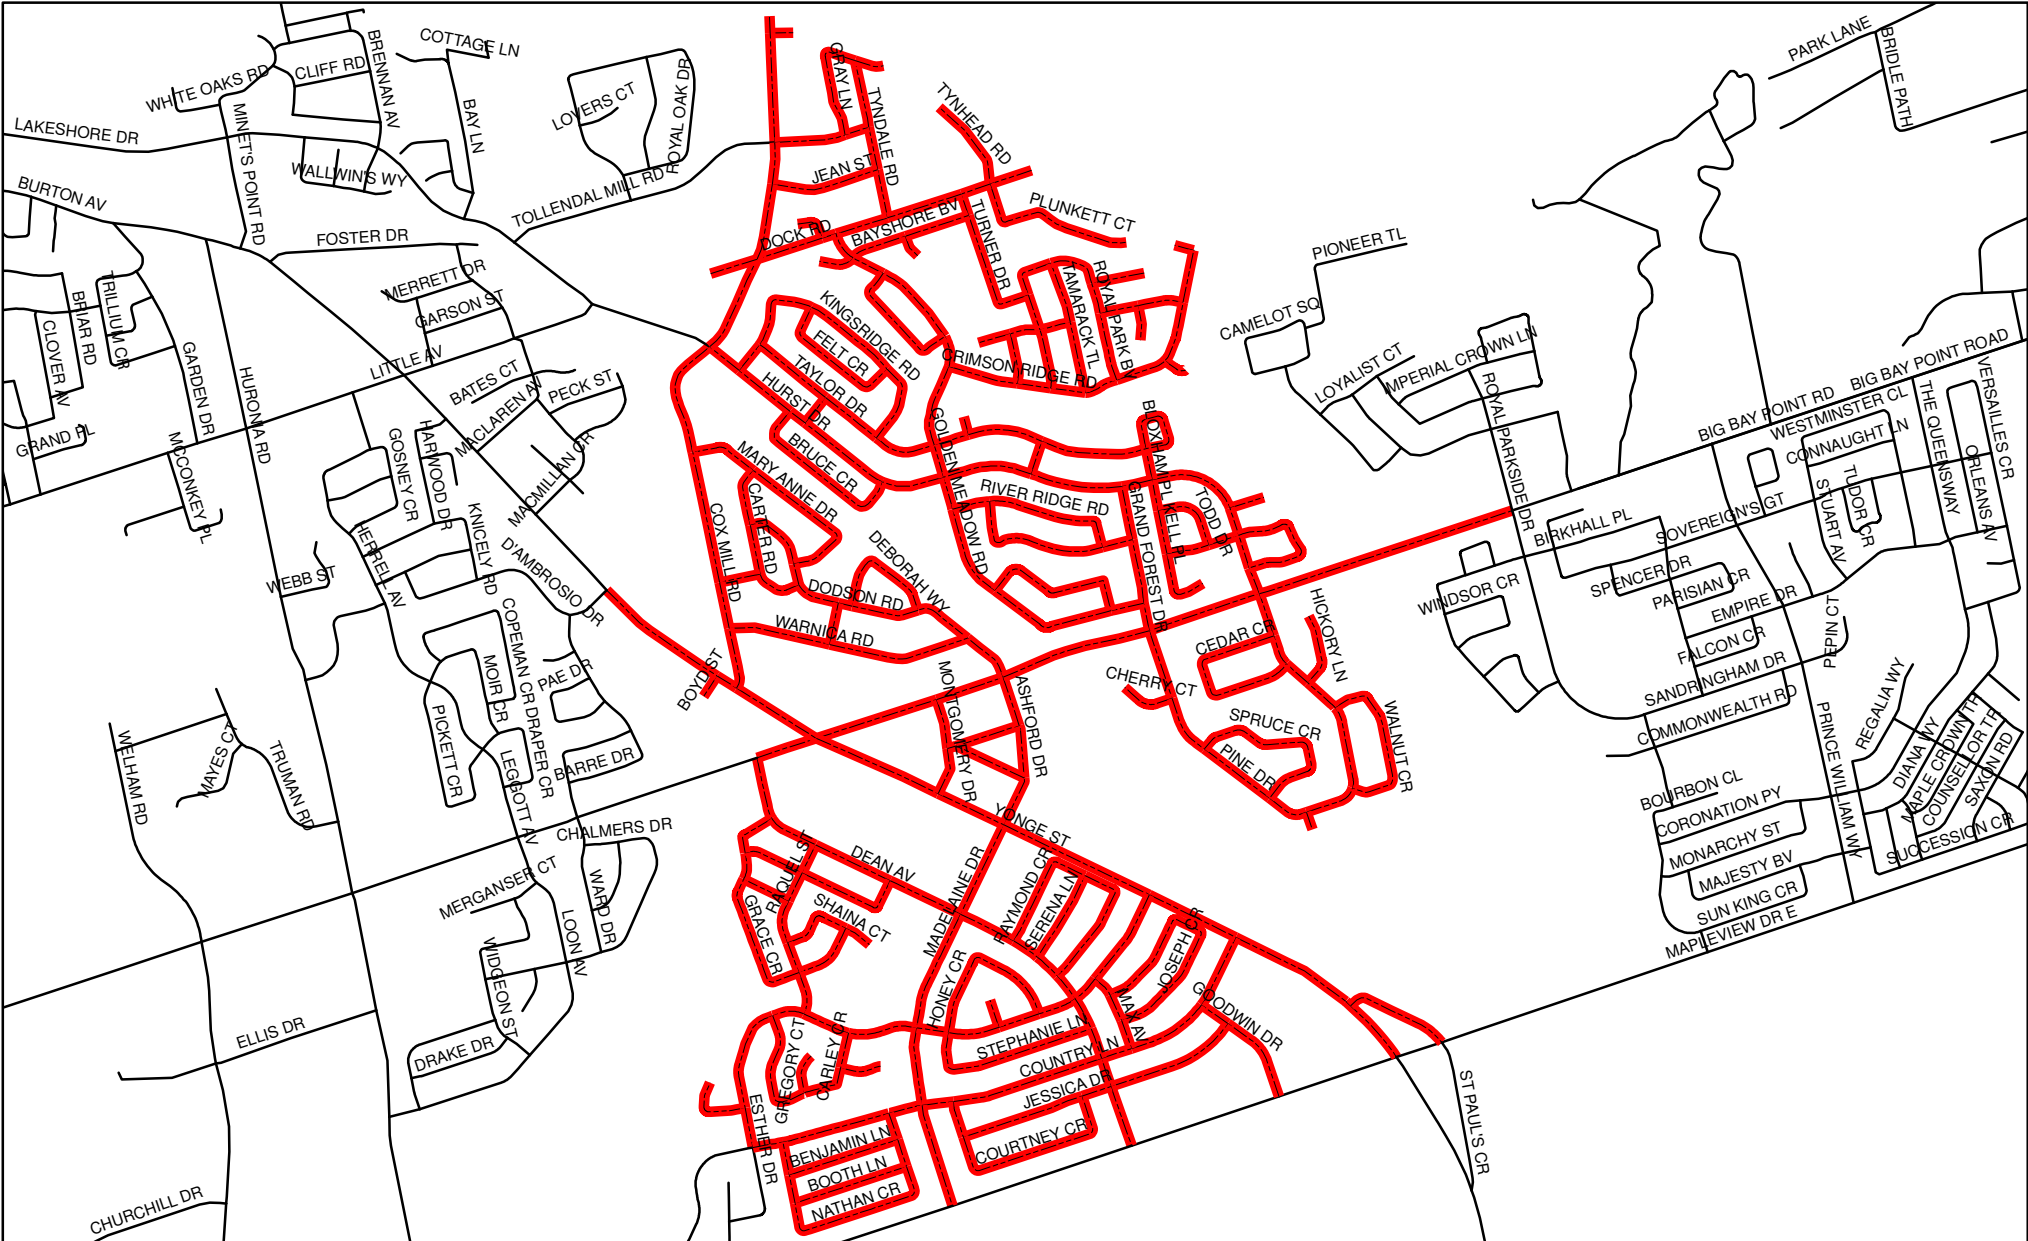

ST. JOHN PAUL II CATHOLIC ELEMENTARY SCHOOL BOUNDARY MAP

Legend

-  Elementary School
-  Roads
-  St. John Paul II

Boundaries are subject to change. Please confirm all boundary inquiries with the Simcoe Muskoka Catholic District School Board.

St. John Paul II Catholic Elementary School, Barrie
CATCHMENT AREA
 Updated as of: August 2015

This map, either in whole or in part, may not be reproduced without the written authority from the County of Simcoe.
 Copyright County of Simcoe
 Land Information Network Cooperative © LINC 2004
 Produced (in part) under license from the Cities of Barrie & Orillia and the Ontario's Ministry of Natural Resources.
 Copyright © Queen's Printer: 2004
 This map is not a legal survey. For more information call (705) 736-9300 or visit www.county.simcoe.on.ca