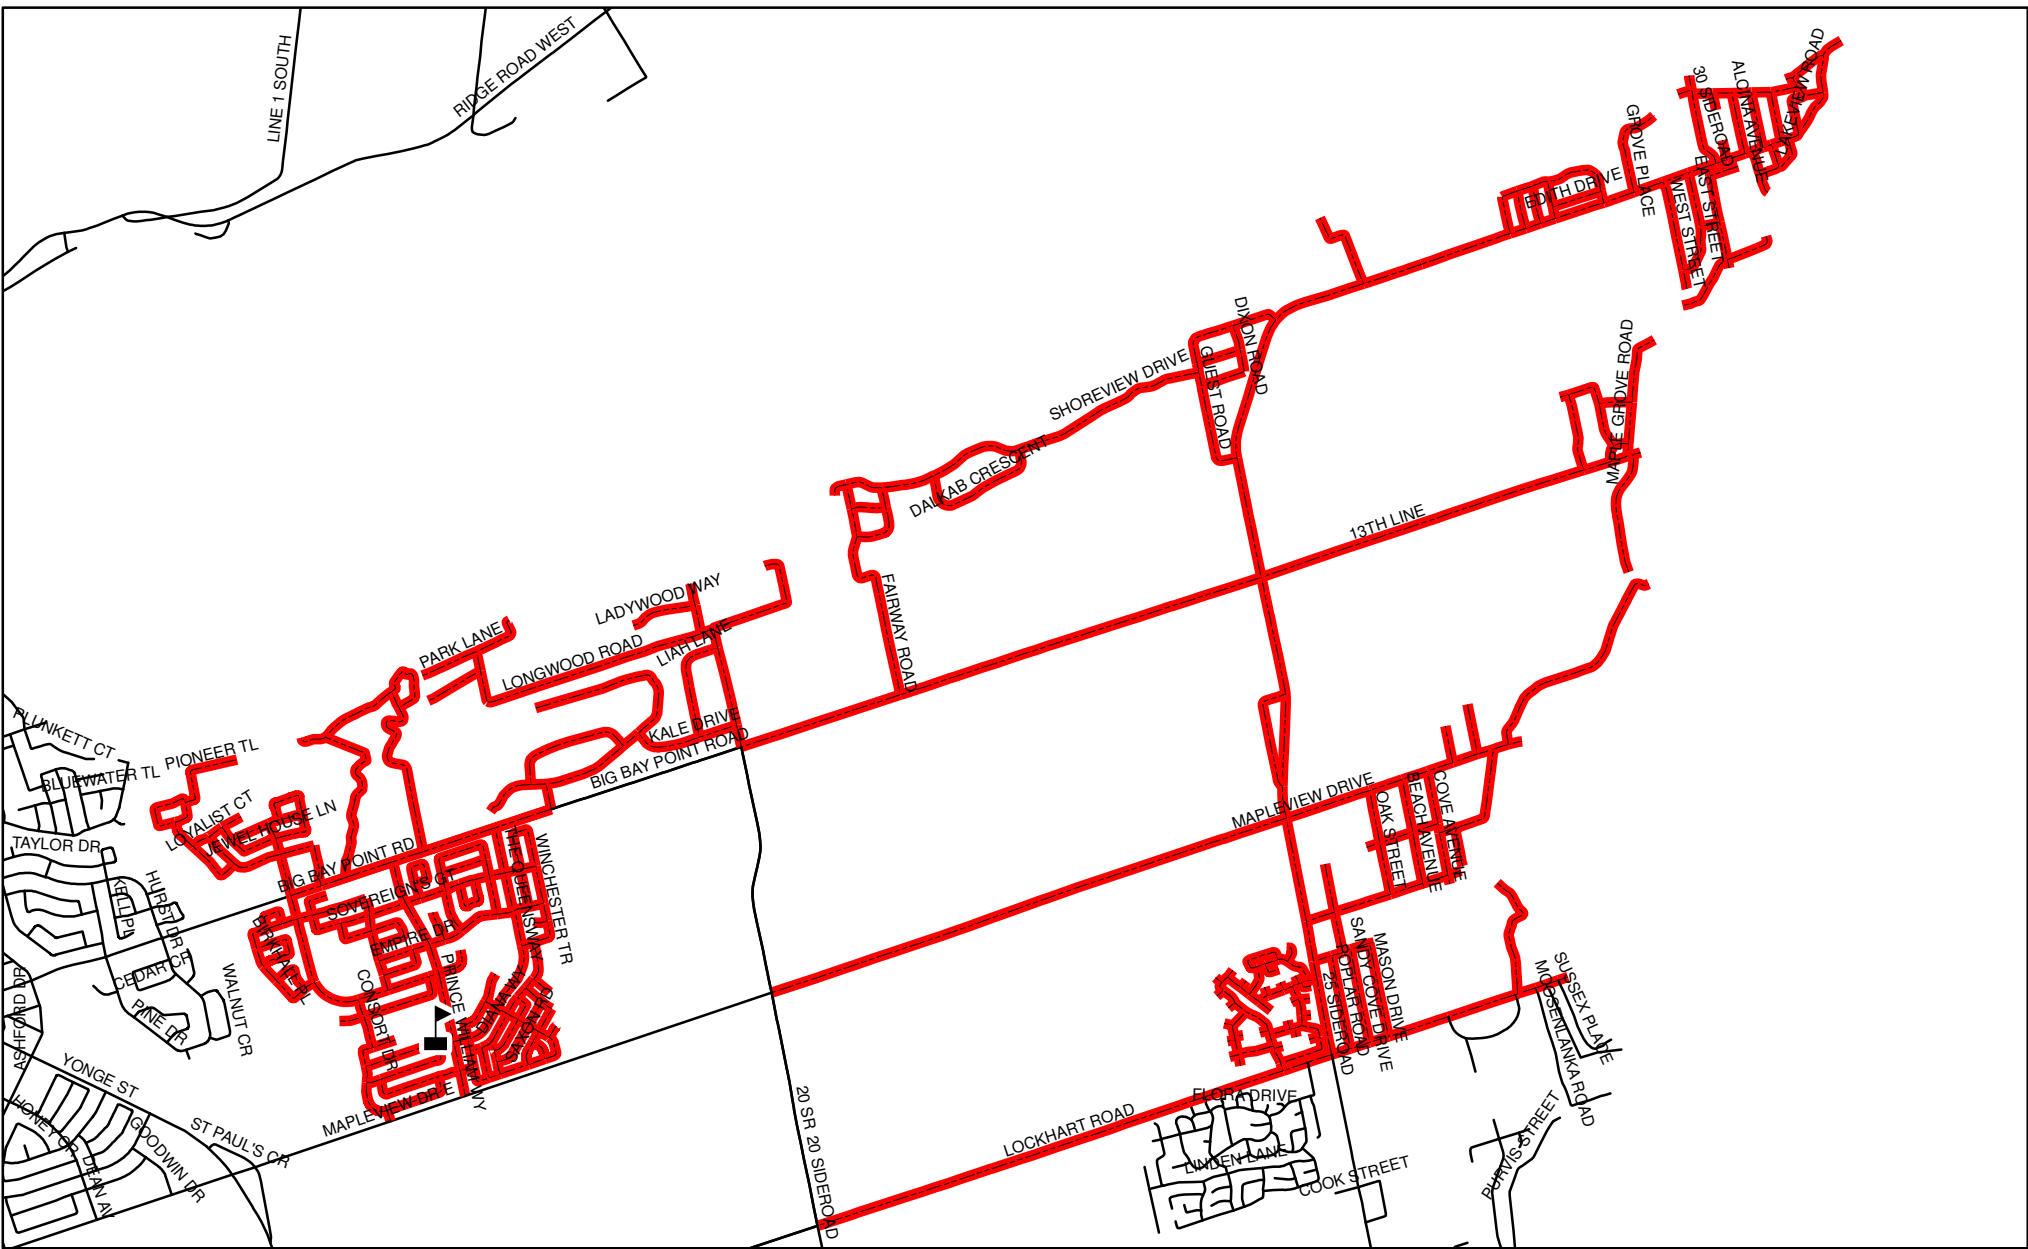

SAINT GABRIEL THE ARCHANGEL CATHOLIC ELEMENTARY SCHOOL BOUNDARY MAP

Legend

-  Elementary School
-  Roads
-  Saint Gabriel the Archangel

Boundaries are subject to change. Please confirm all boundary inquiries with the Simcoe Muskoka Catholic District School Board.

SIMCOE MUSKOKA CATHOLIC DISTRICT SCHOOL BOARD

Saint Gabriel the Archangel Catholic Elementary School, Barrie
CATCHMENT AREA
 Updated as of: August 2015

This map, either in whole or in part, may not be reproduced without the written authority from the County of Simcoe.
 Copyright County of Simcoe
 Land Information Network Cooperative © LINC 2004
 Produced (in part) under license from the Cities of Barrie & Orillia and the Ontario Ministry of Natural Resources.
 Copyright © Queens Printer: 2004
 This map is not a legal survey. For more information call (705) 726-9300 or visit www.county.simcoe.on.ca