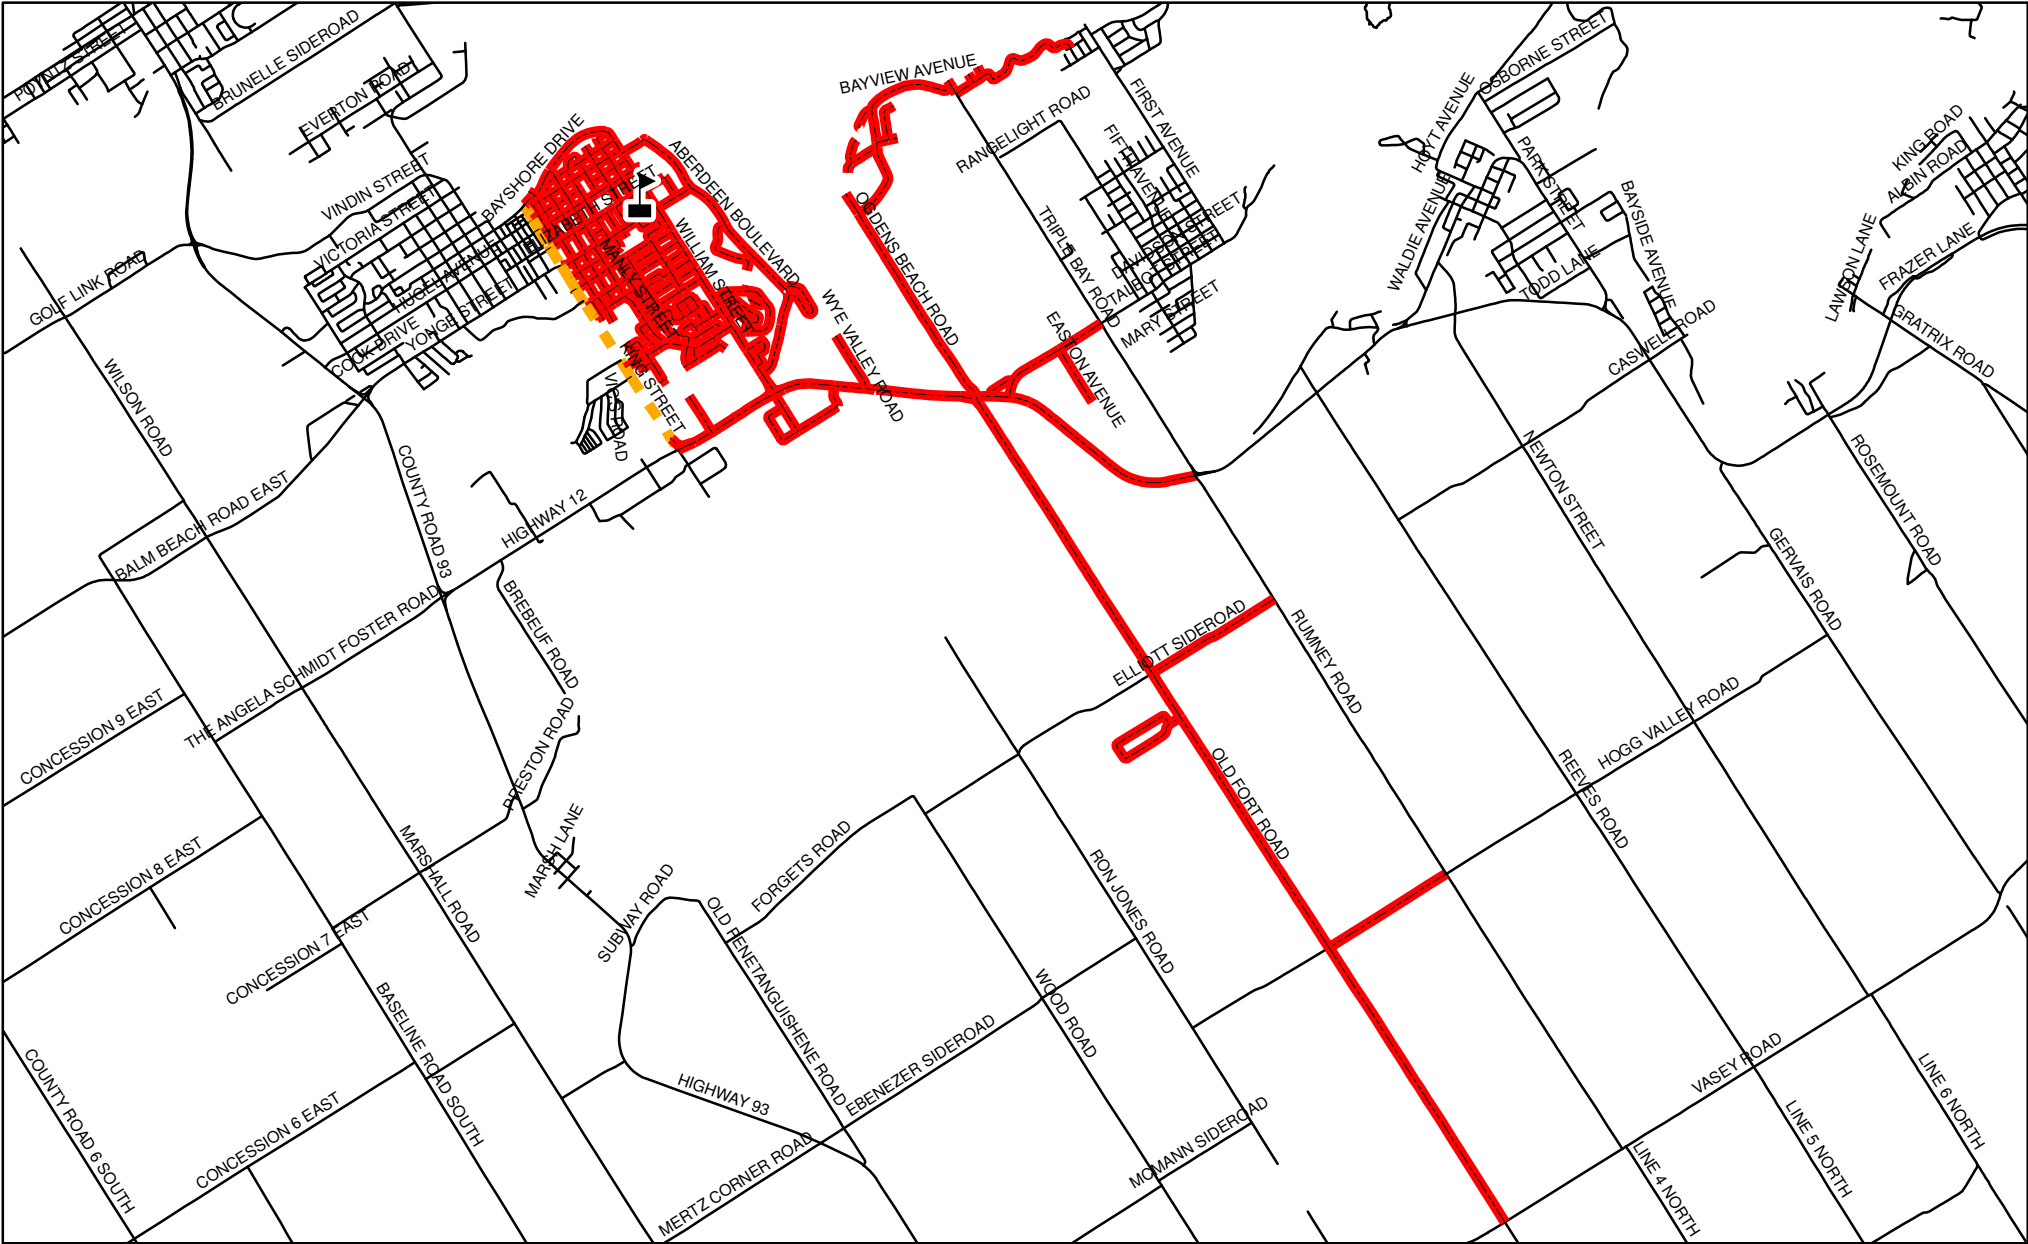

SACRED HEART CATHOLIC ELEMENTARY SCHOOL BOUNDARY MAP

Legend

- Elementary School
- Roads
- Sacred Heart
- Sacred Heart (Odd)

Boundaries are subject to change. Please confirm all boundary inquiries with the Simcoe Muskoka Catholic District School Board.

Sacred Heart Catholic Elementary School, Midland
CATCHMENT AREA
Updated as of: August 2015

This map, either in whole or in part, may not be reproduced without the written authority from the County of Simcoe.
Copyright County of Simcoe
Land Information Network Cooperative © LINC 2004
Produced (in part) under license from the Cities of Barrie & Orillia and the Ontario Ministry of Natural Resources.
Copyright © Queen's Printer: 2004
This map is not a legal survey. For more information call (705) 736-9300 or visit www.county.simcoe.on.ca