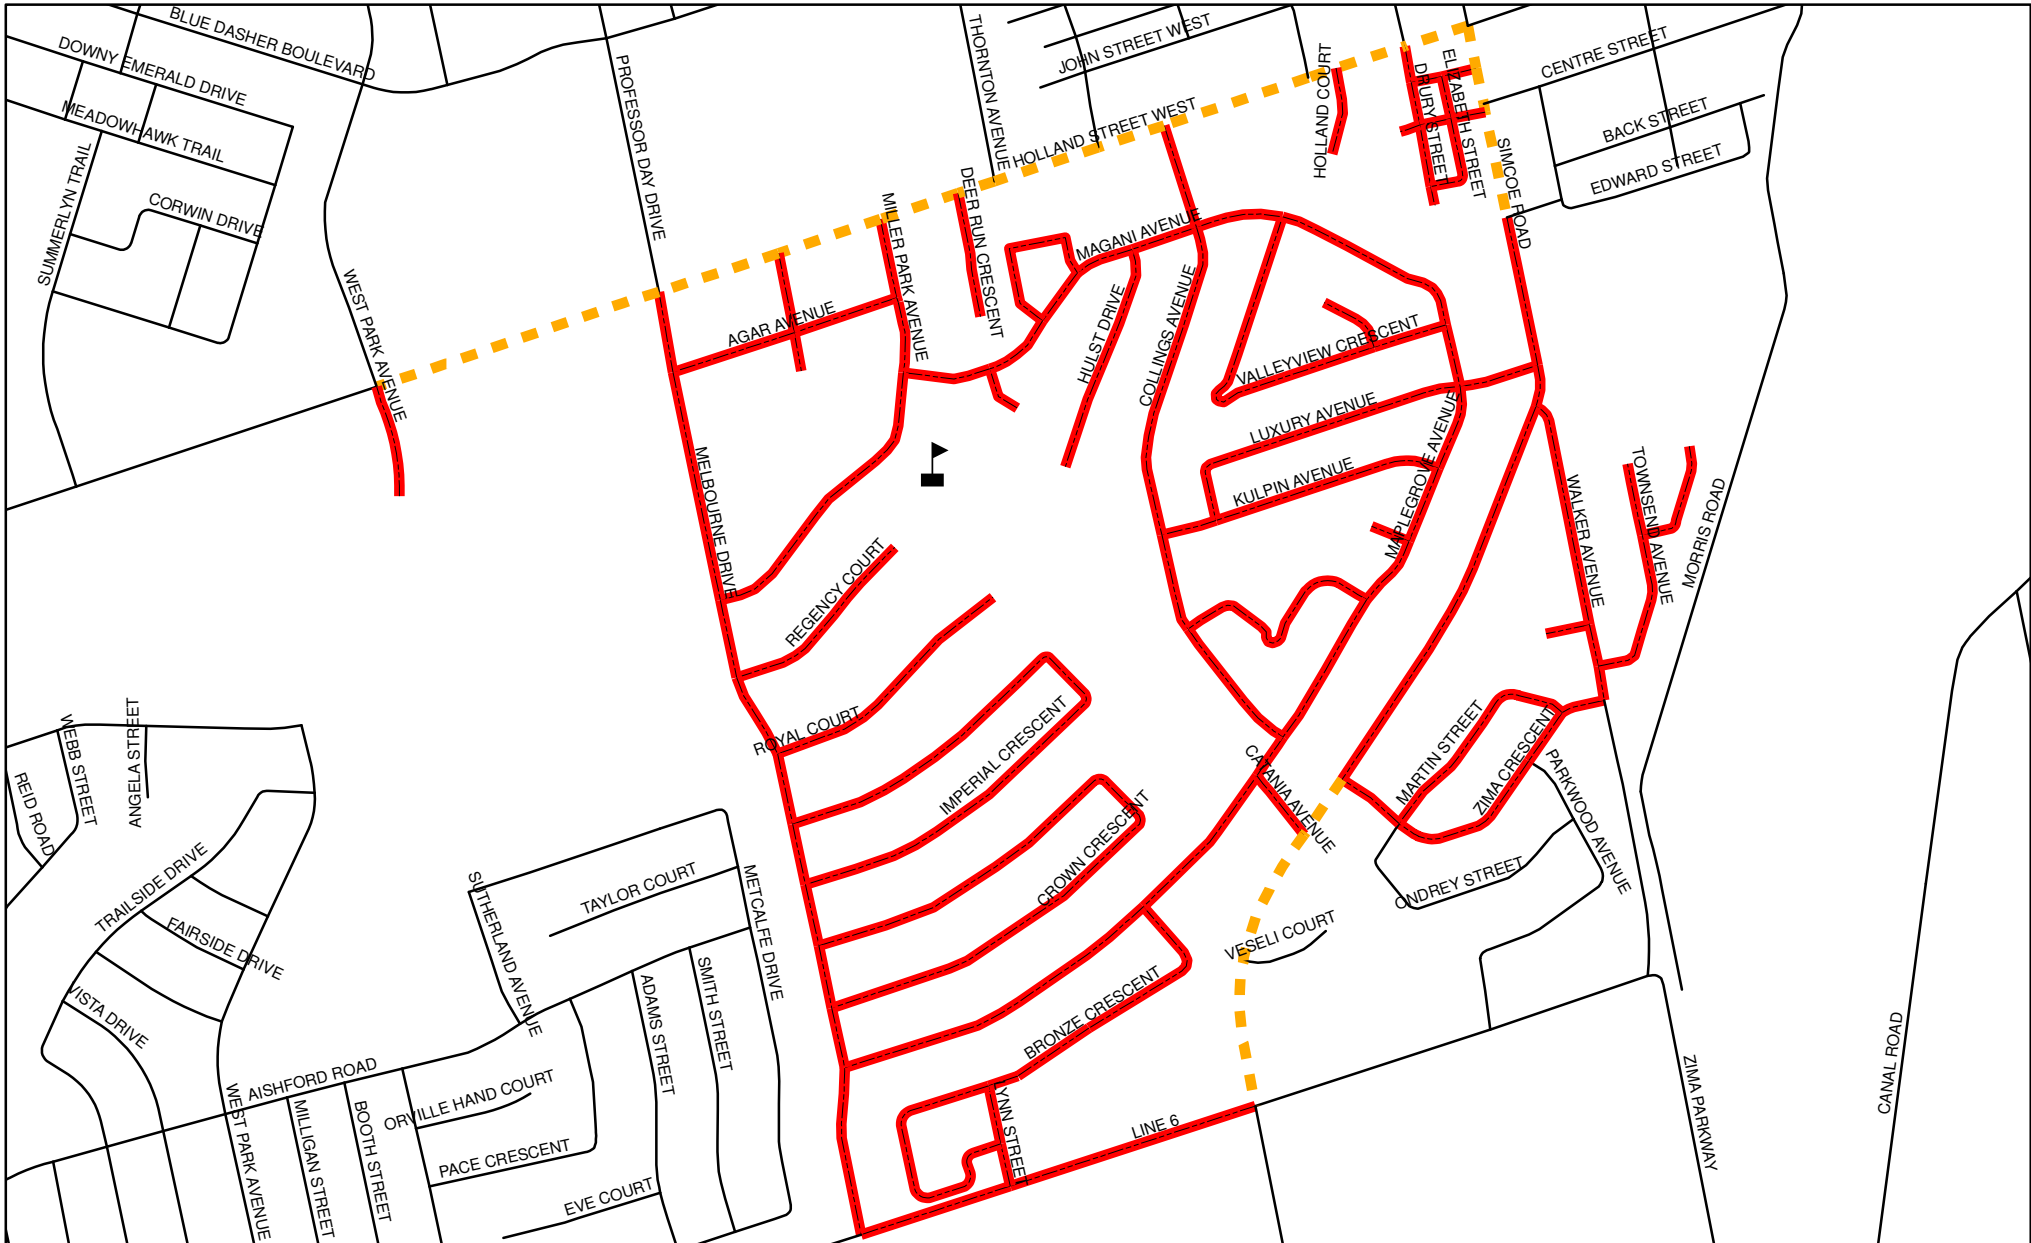

ST. JEAN DE BREBEUF CATHOLIC ELEMENTARY SCHOOL BOUNDARY MAP

1. **Legend**
2. Elementary School
   - Roads
   - St. Jean de Brebeuf
   - St. Jean de Brebeuf (Even)
   - St. Jean de Brebeuf (Even)
   - St. Jean de Brebeuf (Even)

Boundaries are subject to change.
Please confirm all boundary inquiries
with the Simcoe Muskoka Catholic
District School Board.