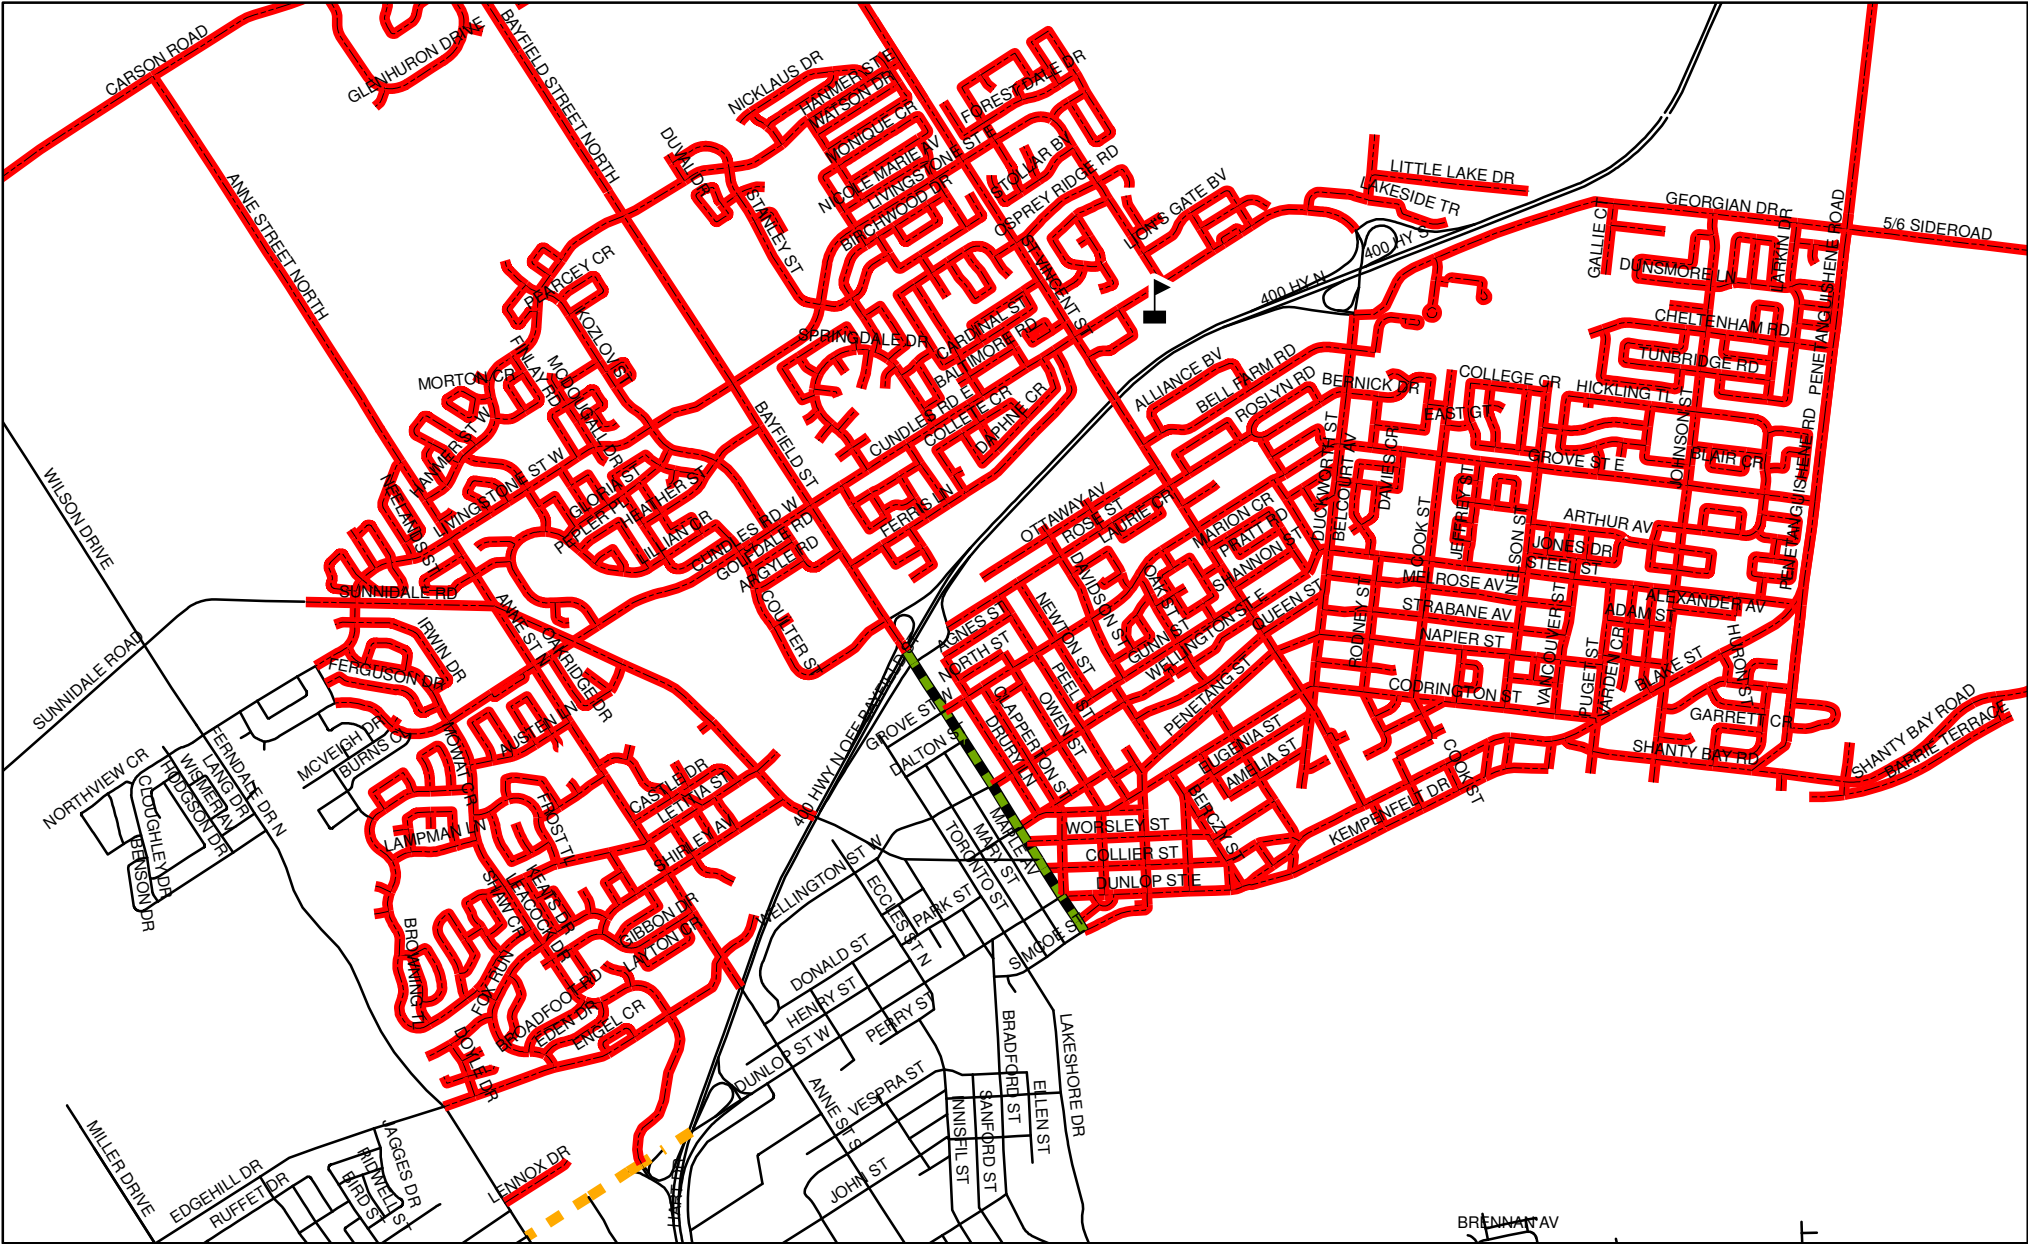

ST. JOSEPH'S CATHOLIC SECONDARY SCHOOL BOUNDARY MAP

Legend

-  Secondary School
-  Roads
-  St. Joseph's
-  St. Joseph's (Even)
-  St. Joseph's (Odd)

Boundaries are subject to change. Please confirm all boundary inquiries with the Simcoe Muskoka Catholic District School Board.

SIMCOE MUSKOKA CATHOLIC DISTRICT SCHOOL BOARD

St. Joseph's Catholic Secondary School, Barrie
CATCHMENT AREA
 Updated as of: August 2015

This map, either in whole or in part, may not be reproduced without the written authority from the County of Simcoe.
 Copyright County of Simcoe
 Land Information Network Cooperative © LINC 2004
 Produced (in part) under license from the Cities of Barrie & Orillia and the Ontario Ministry of Natural Resources.
 Copyright © Queen's Printer: 2004
 This map is not a legal survey. For more information call (705) 726-9300 or visit www.county.simcoe.on.ca