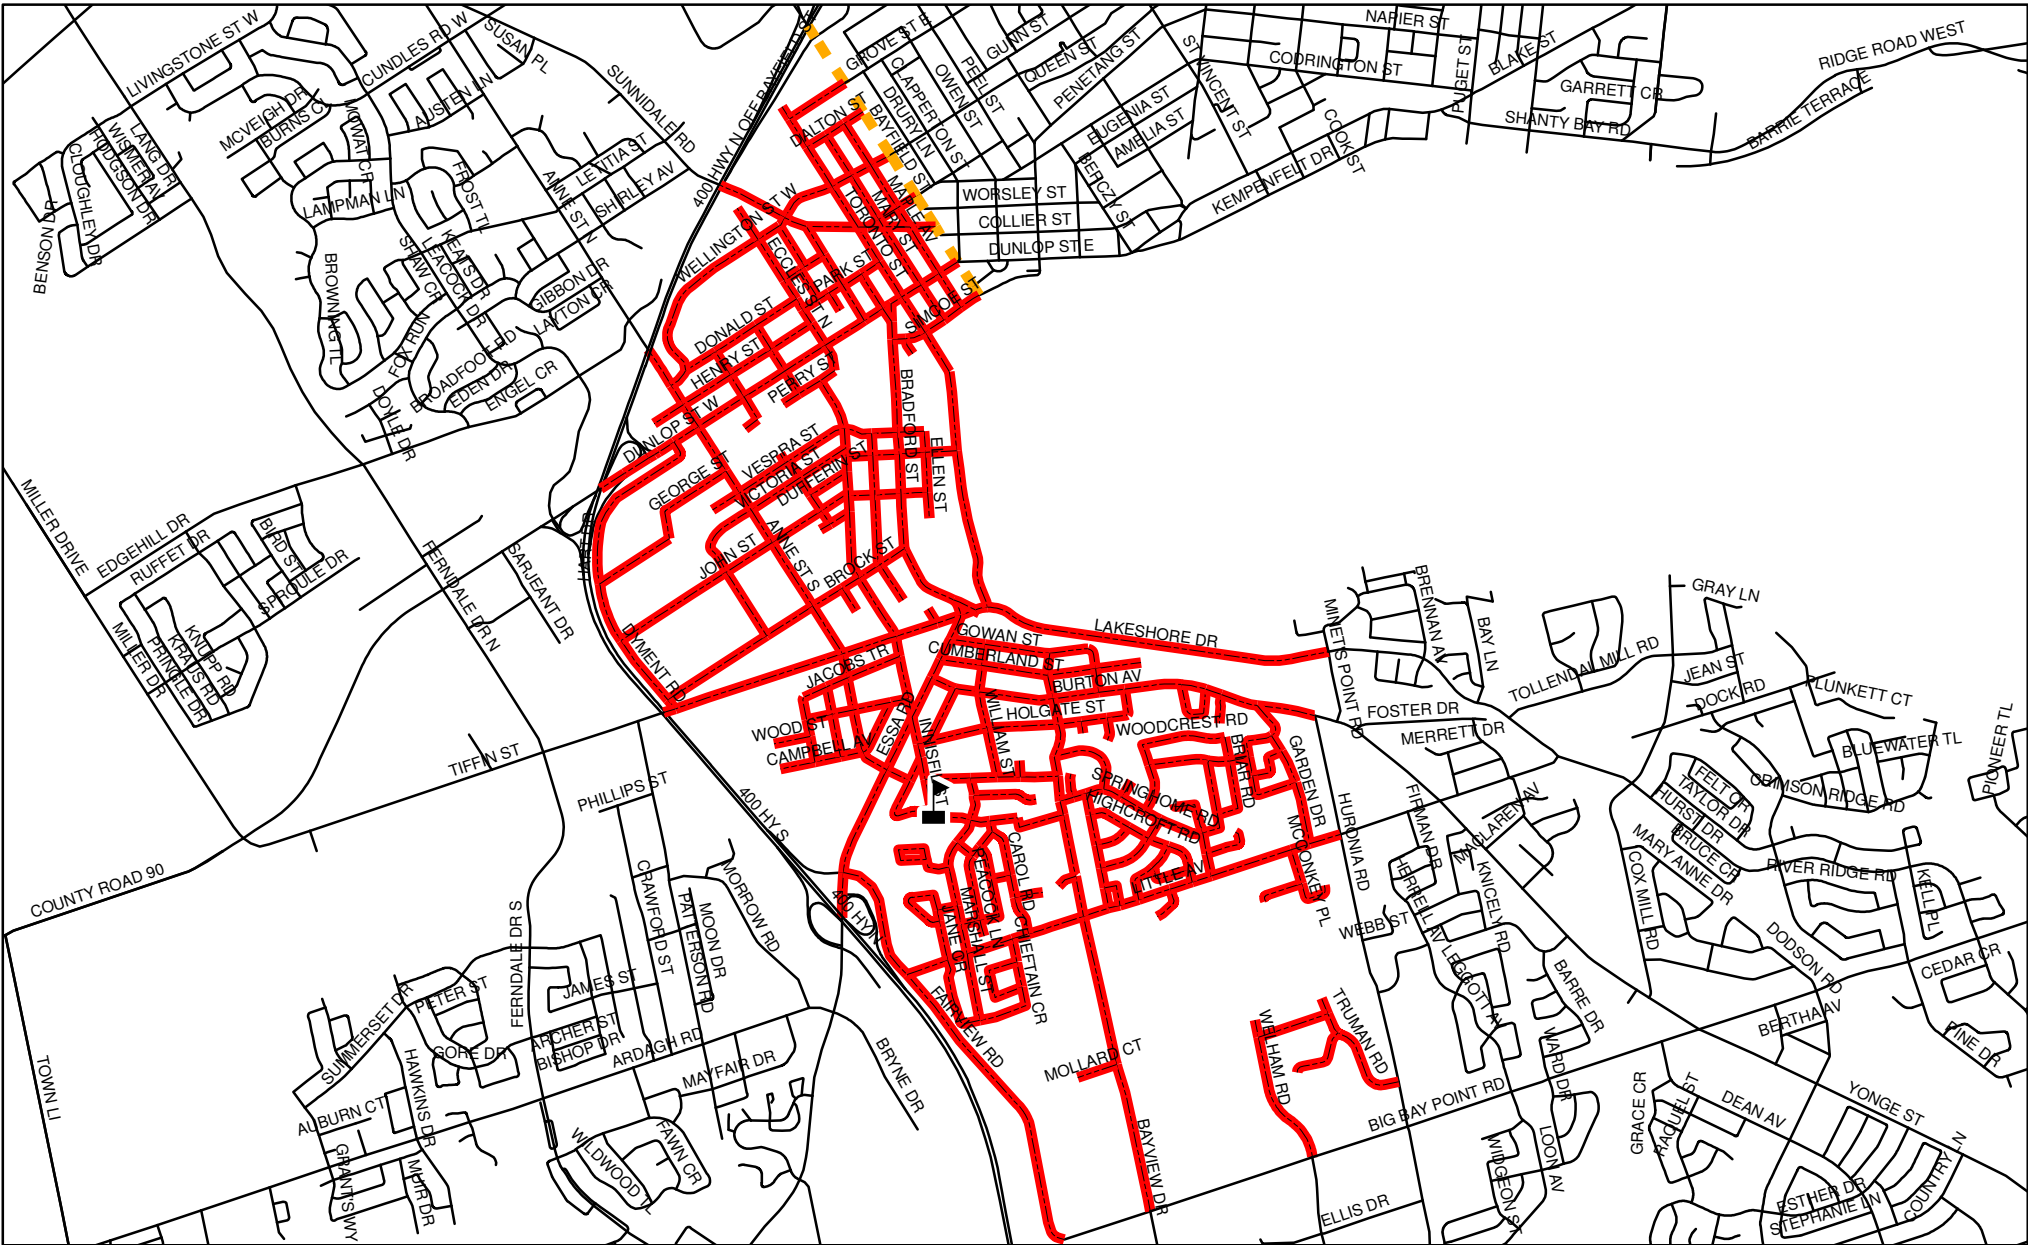

# ST. JOHN VIANNEY CATHOLIC ELEMENTARY SCHOOL BOUNDARY MAP

**Legend**

-  Elementary School
-  Roads
-  St. John Vianney
-  St. John Vianney (Even)

Boundaries are subject to change. Please confirm all boundary inquiries with the Simcoe Muskoka Catholic District School Board.

SIMCOE MUSKOKA CATHOLIC DISTRICT SCHOOL BOARD

Kilometers

St. John Vianney Catholic Elementary School, Barrie  
**CATCHMENT AREA**  
 Updated as of: August 2015

This map, either in whole or in part, may not be reproduced without the written authority from the County of Simcoe.  
 Copyright County of Simcoe  
 Land Information Network Cooperative © LINC 2004  
 Produced (in part) under license from the Cities of Barrie & Orillia and the Ontario's Ministry of Natural Resources.  
 Copyright © Queen's Printer: 2004  
 This map is not a legal survey. For more information call (705) 736-9300 or visit [www.county.simcoe.on.ca](http://www.county.simcoe.on.ca)