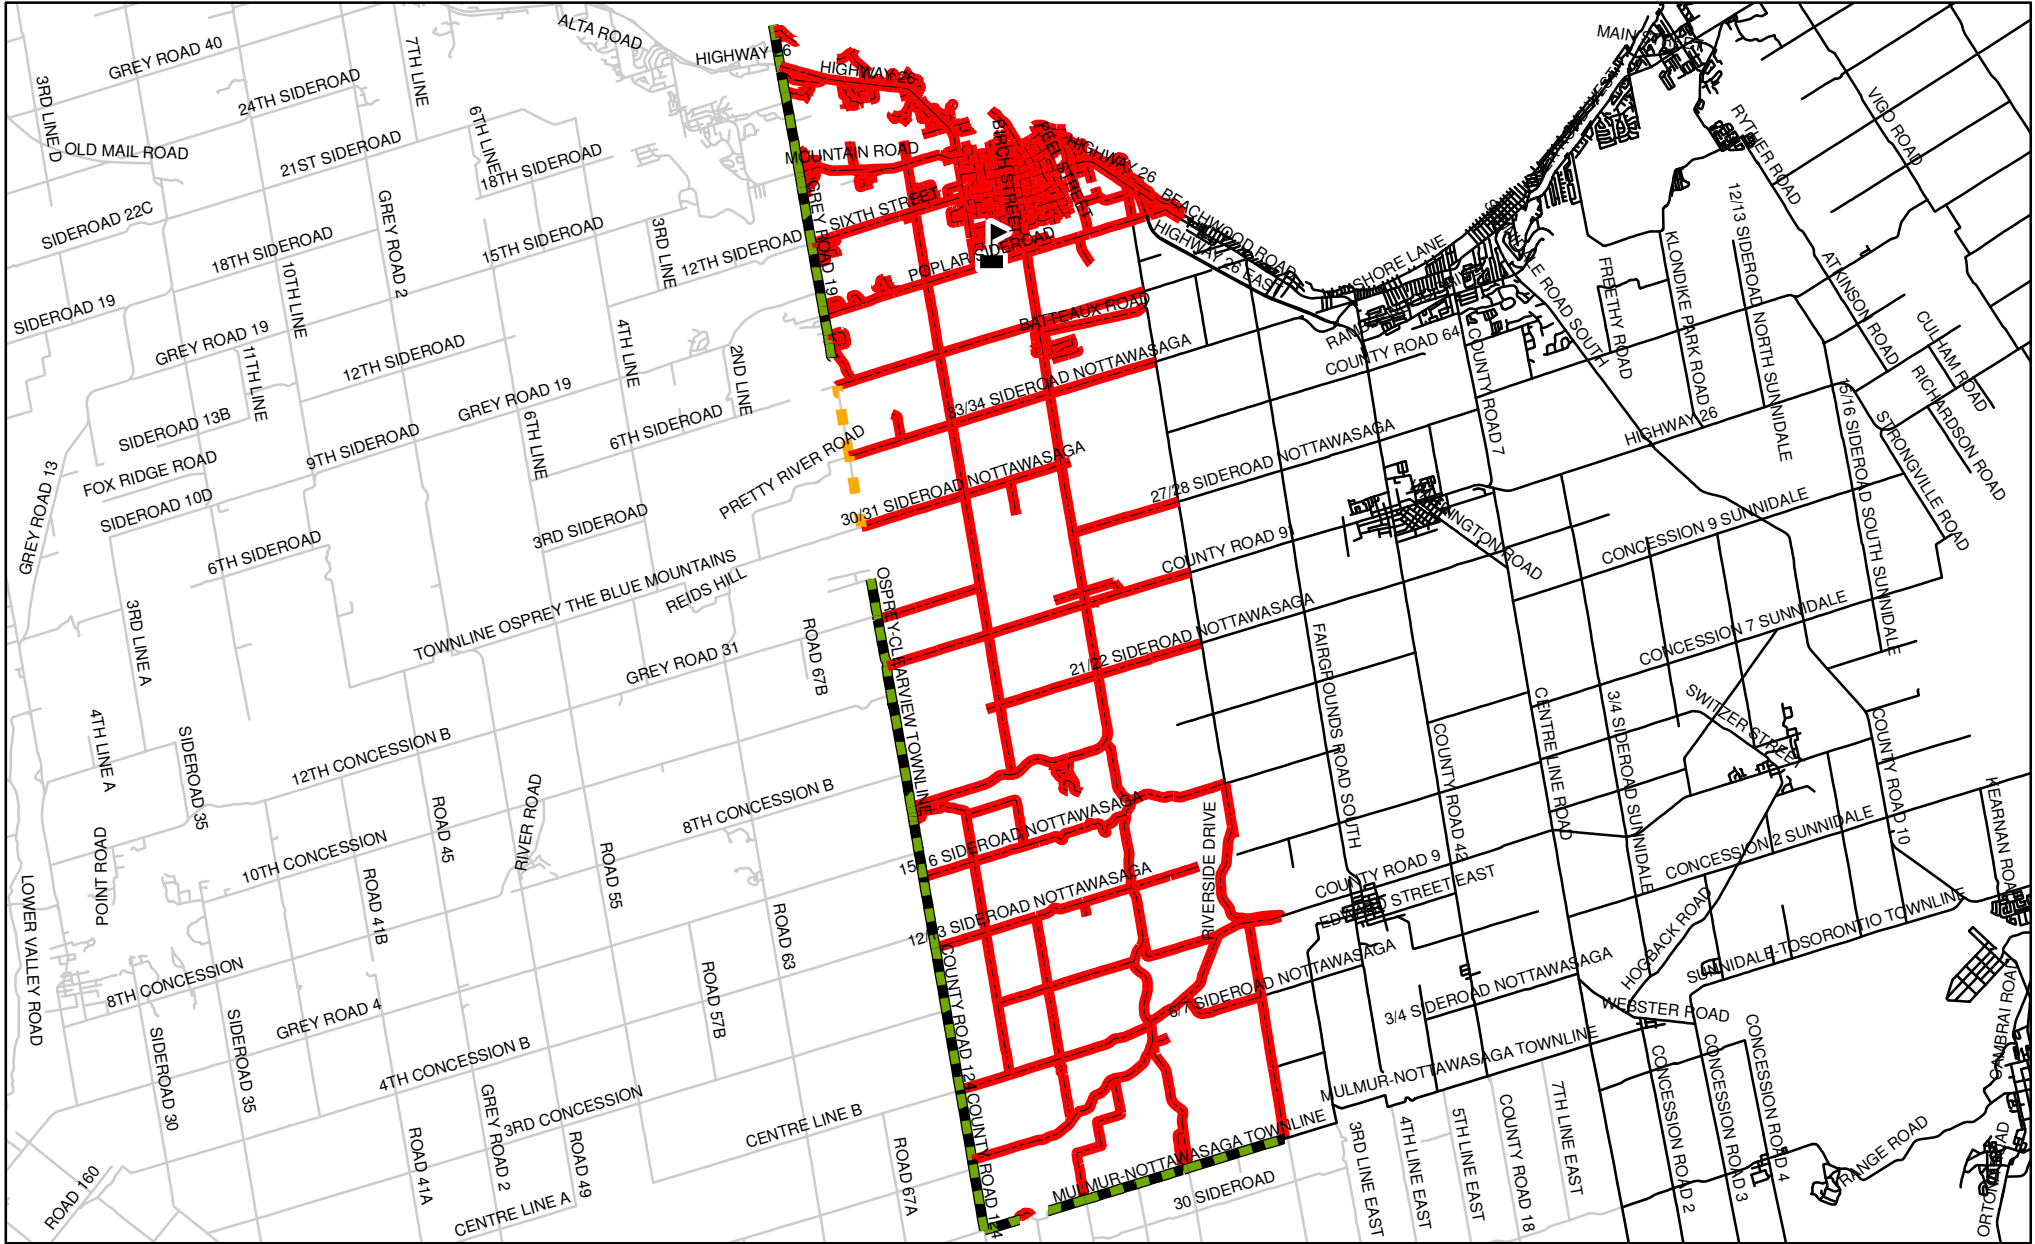

ST. MARY'S CATHOLIC ELEMENTARY SCHOOL BOUNDARY MAP

Legend

- Elementary School
- Roads
- St. Mary's
- St. Mary's (Even)
- St. Mary's (Odd)
- Out of County

Boundaries are subject to change. Please confirm all boundary inquiries with the Simcoe Muskoka Catholic District School Board.

St. Mary's Catholic Elementary School, Collingwood
CATCHMENT AREA
Updated as of: August 2015