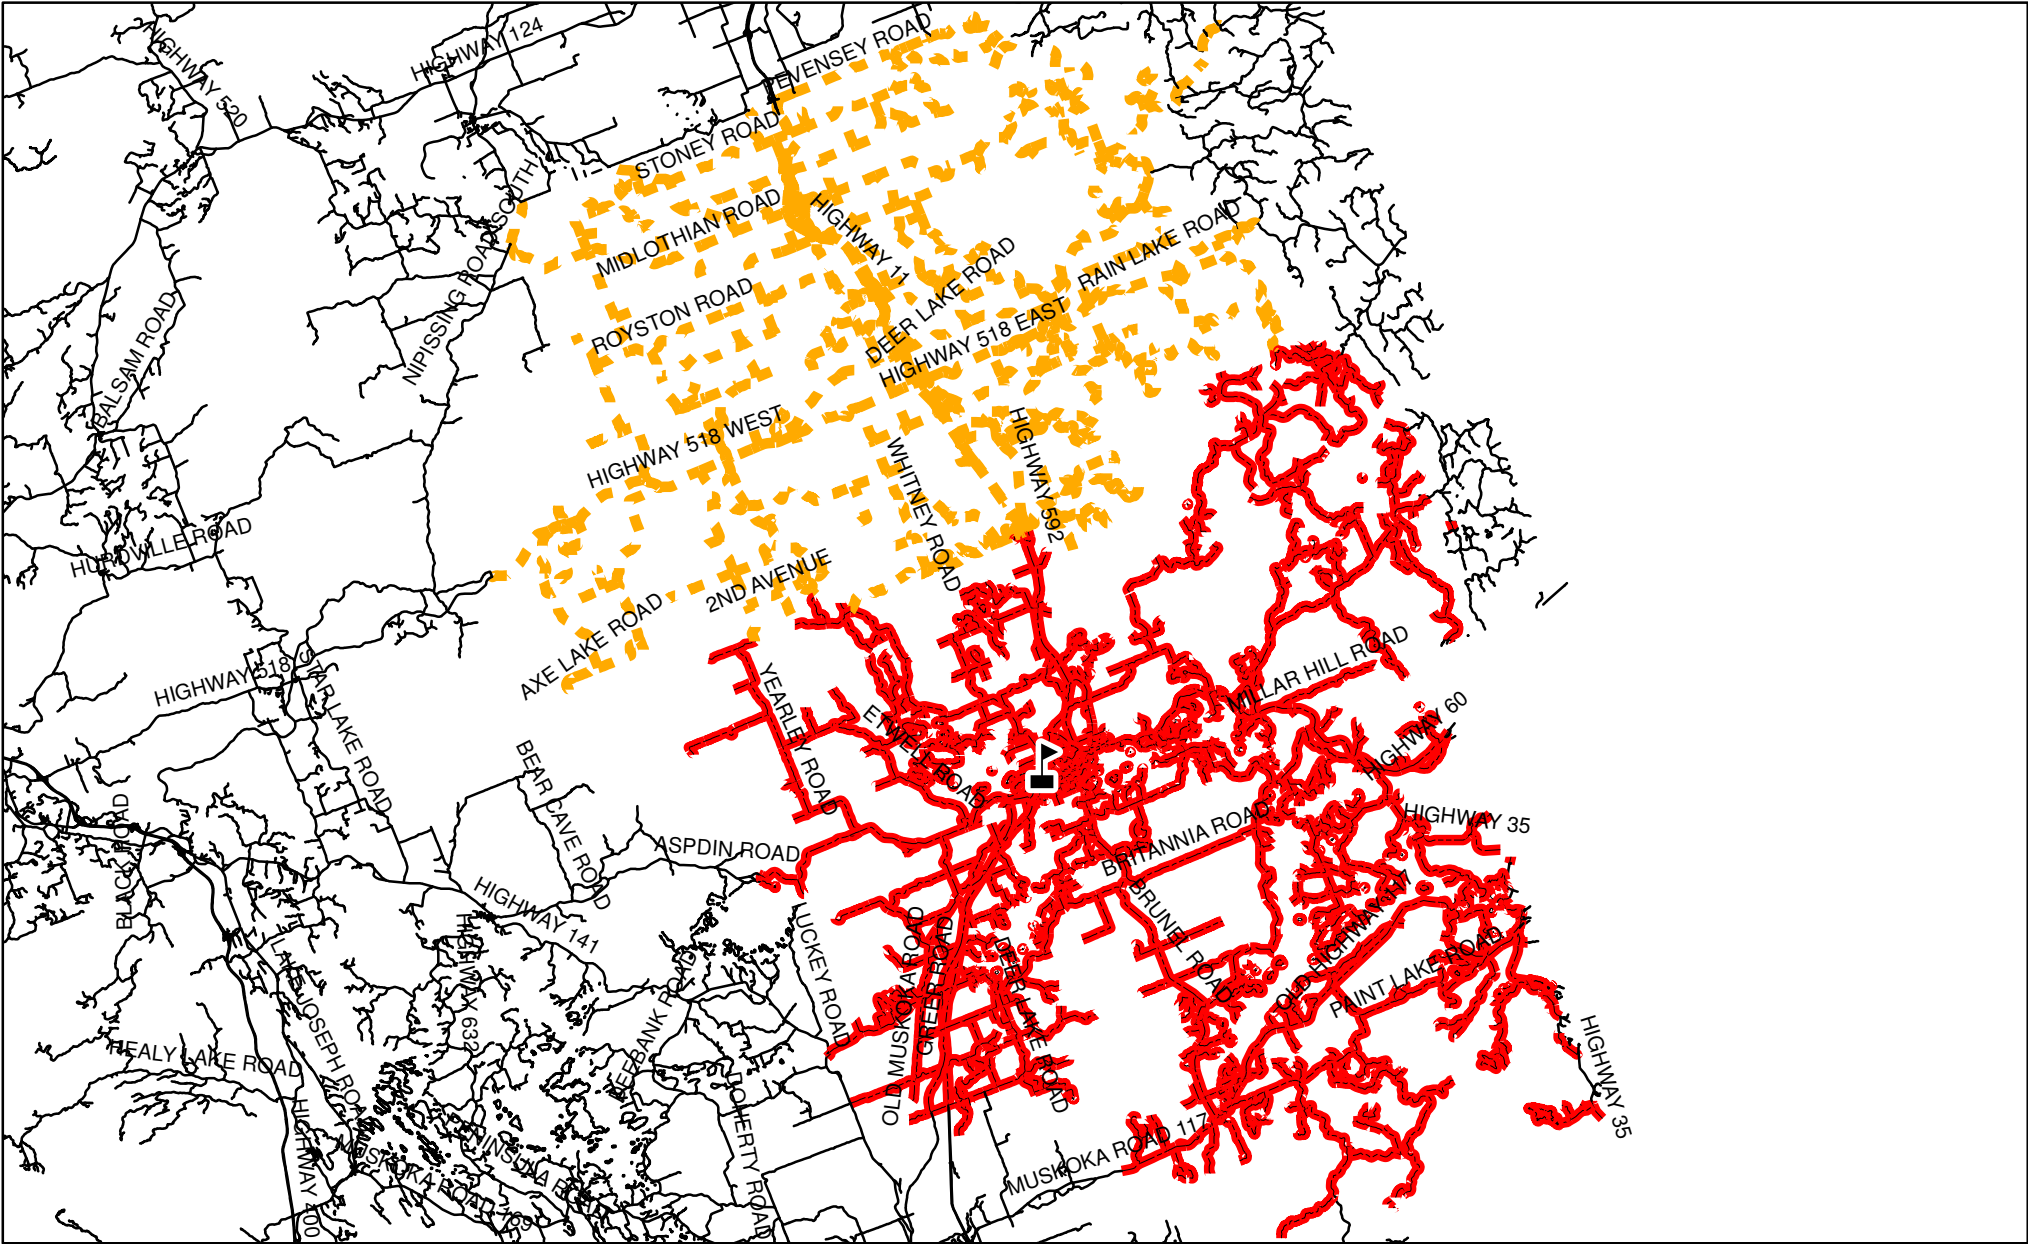

# SAINT MARY CATHOLIC ELEMENTARY SCHOOL BOUNDARY MAP

**Legend**

-  Elementary School
-  Roads
-  Saint Mary
-  Saint Mary - Permission Required

Boundaries are subject to change. Please confirm all boundary inquiries with the Simcoe Muskoka Catholic District School Board.

SIMCOE MUSKOKA CATHOLIC DISTRICT SCHOOL BOARD

N

0 2.755.5 11 Kilometers

Saint Mary Catholic Elementary School, Huntsville  
**CATCHMENT AREA**  
 Updated as of: **September 2015**

This map, either in whole or in part, may not be reproduced without the written authority from the County of Simcoe.  
 Copyright County of Simcoe  
 Linc Information Network & Cooperative © LINC 2001  
 Produced (in part) under license from the Cities of Barrie & Orillia and the Ontario Ministry of Natural Resources.  
 Copyright © Queens Printer 2004  
 This map is not a legal survey. For more information call (705) 726-8300 or visit www.county.simcoe.on.ca