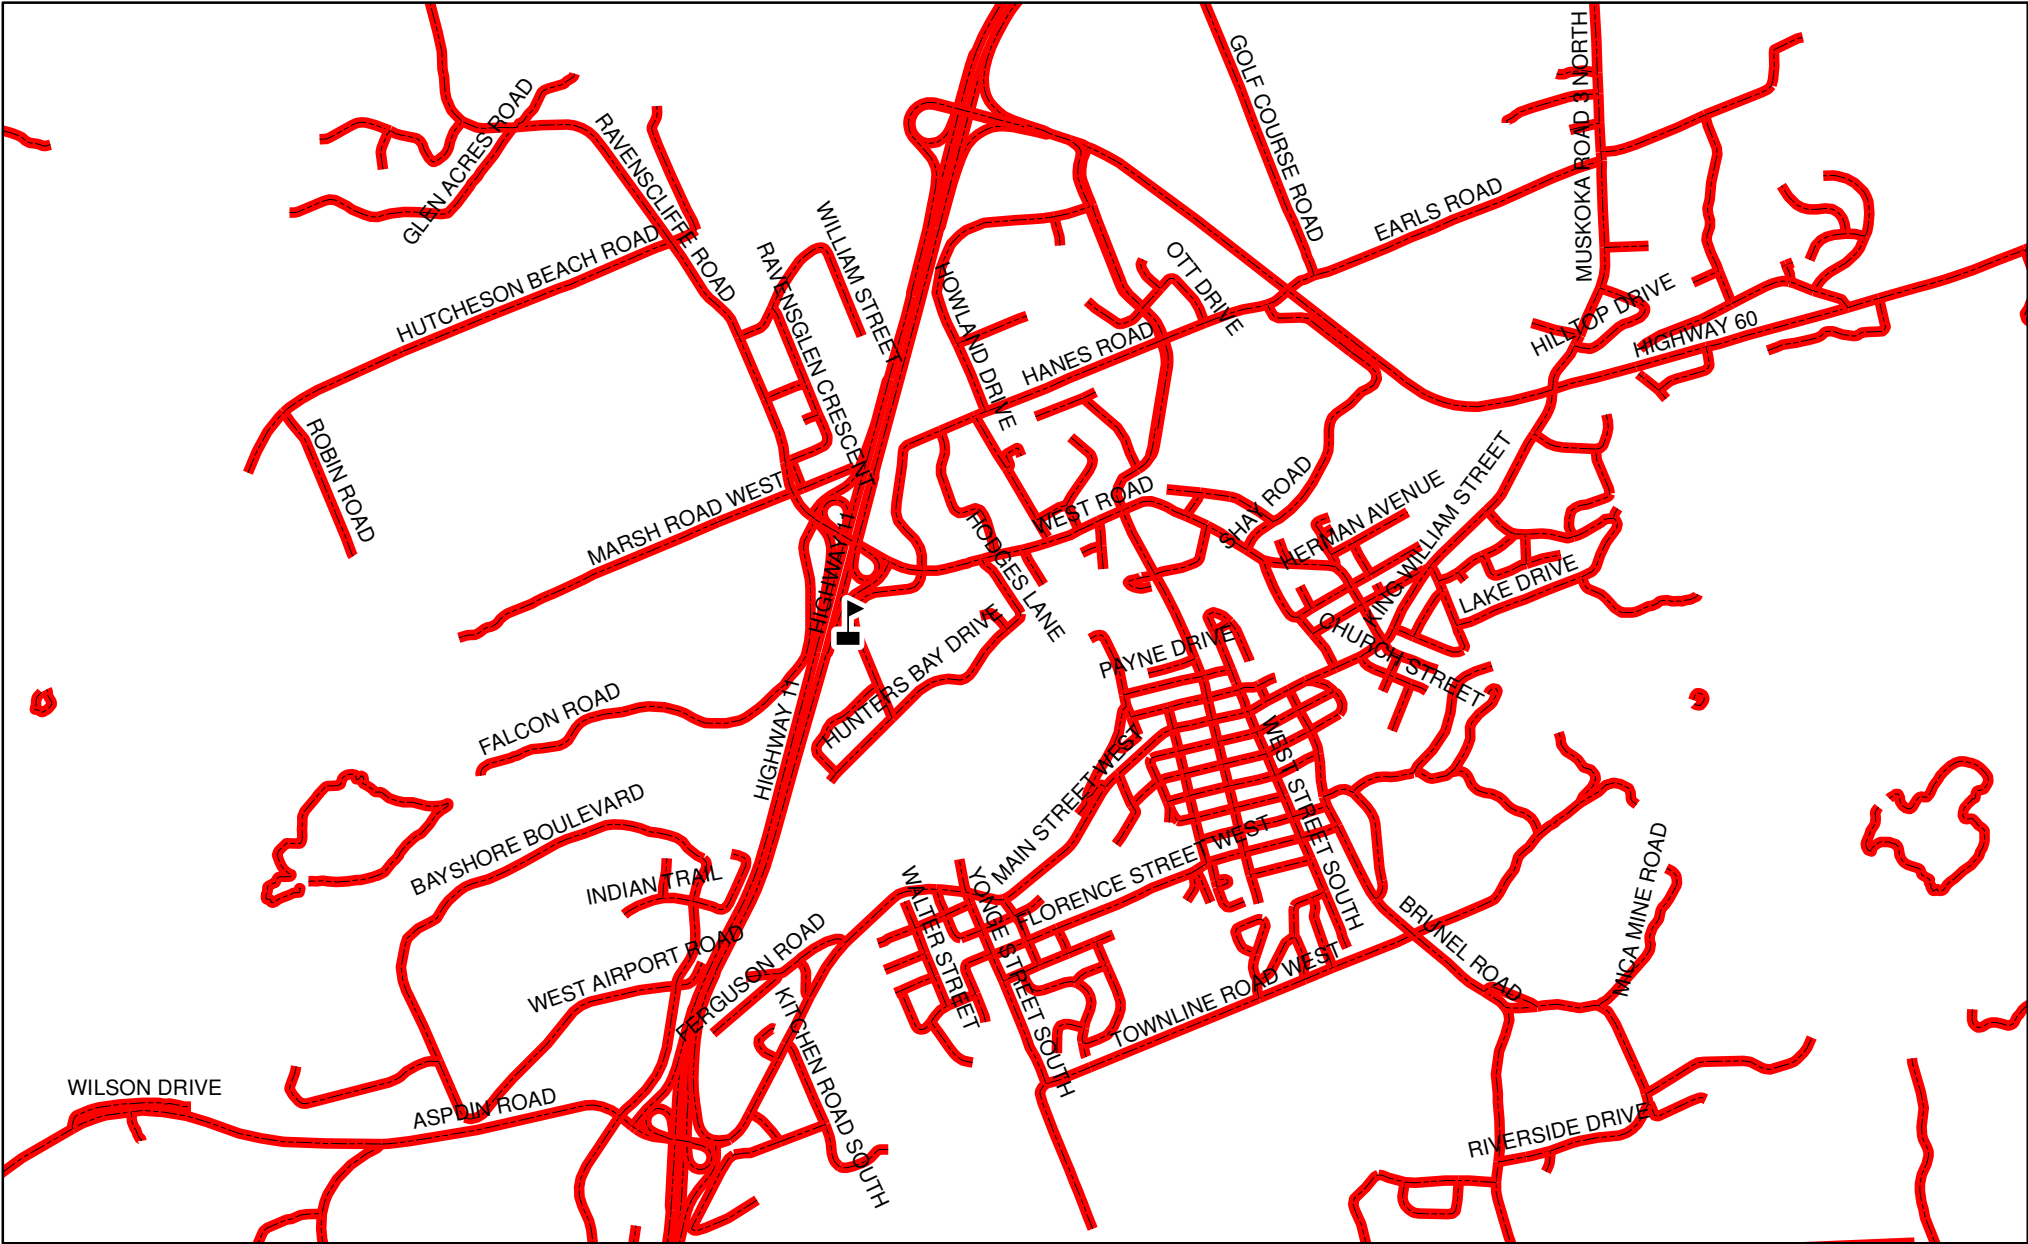

SAINT MARY CATHOLIC ELEMENTARY SCHOOL BOUNDARY MAP

Legend

-  Elementary School
-  Roads
-  Saint Mary
-  Saint Mary - Permission Required

Boundaries are subject to change. Please confirm all boundary inquiries with the Simcoe Muskoka Catholic District School Board.

SIMCOE MUSKOKA CATHOLIC DISTRICT SCHOOL BOARD

N

0 0.175 0.35 0.7 Kilometers

Saint Mary Catholic Elementary School, Huntsville
CATCHMENT AREA
 Updated as of: **September 2015**

This map, either in whole or in part, may not be reproduced without the written authority from the County of Simcoe. Copyright County of Simcoe. Liana Information Network's Cooperative © LINC 2004. Produced (in part) under license from the Cities of Barrie & Orillia and the Ontario Ministry of Natural Resources. Copyright © Queens Printer 2004. This map is not a legal survey. For more information call (705) 726-8300 or visit www.county.simcoe.ca