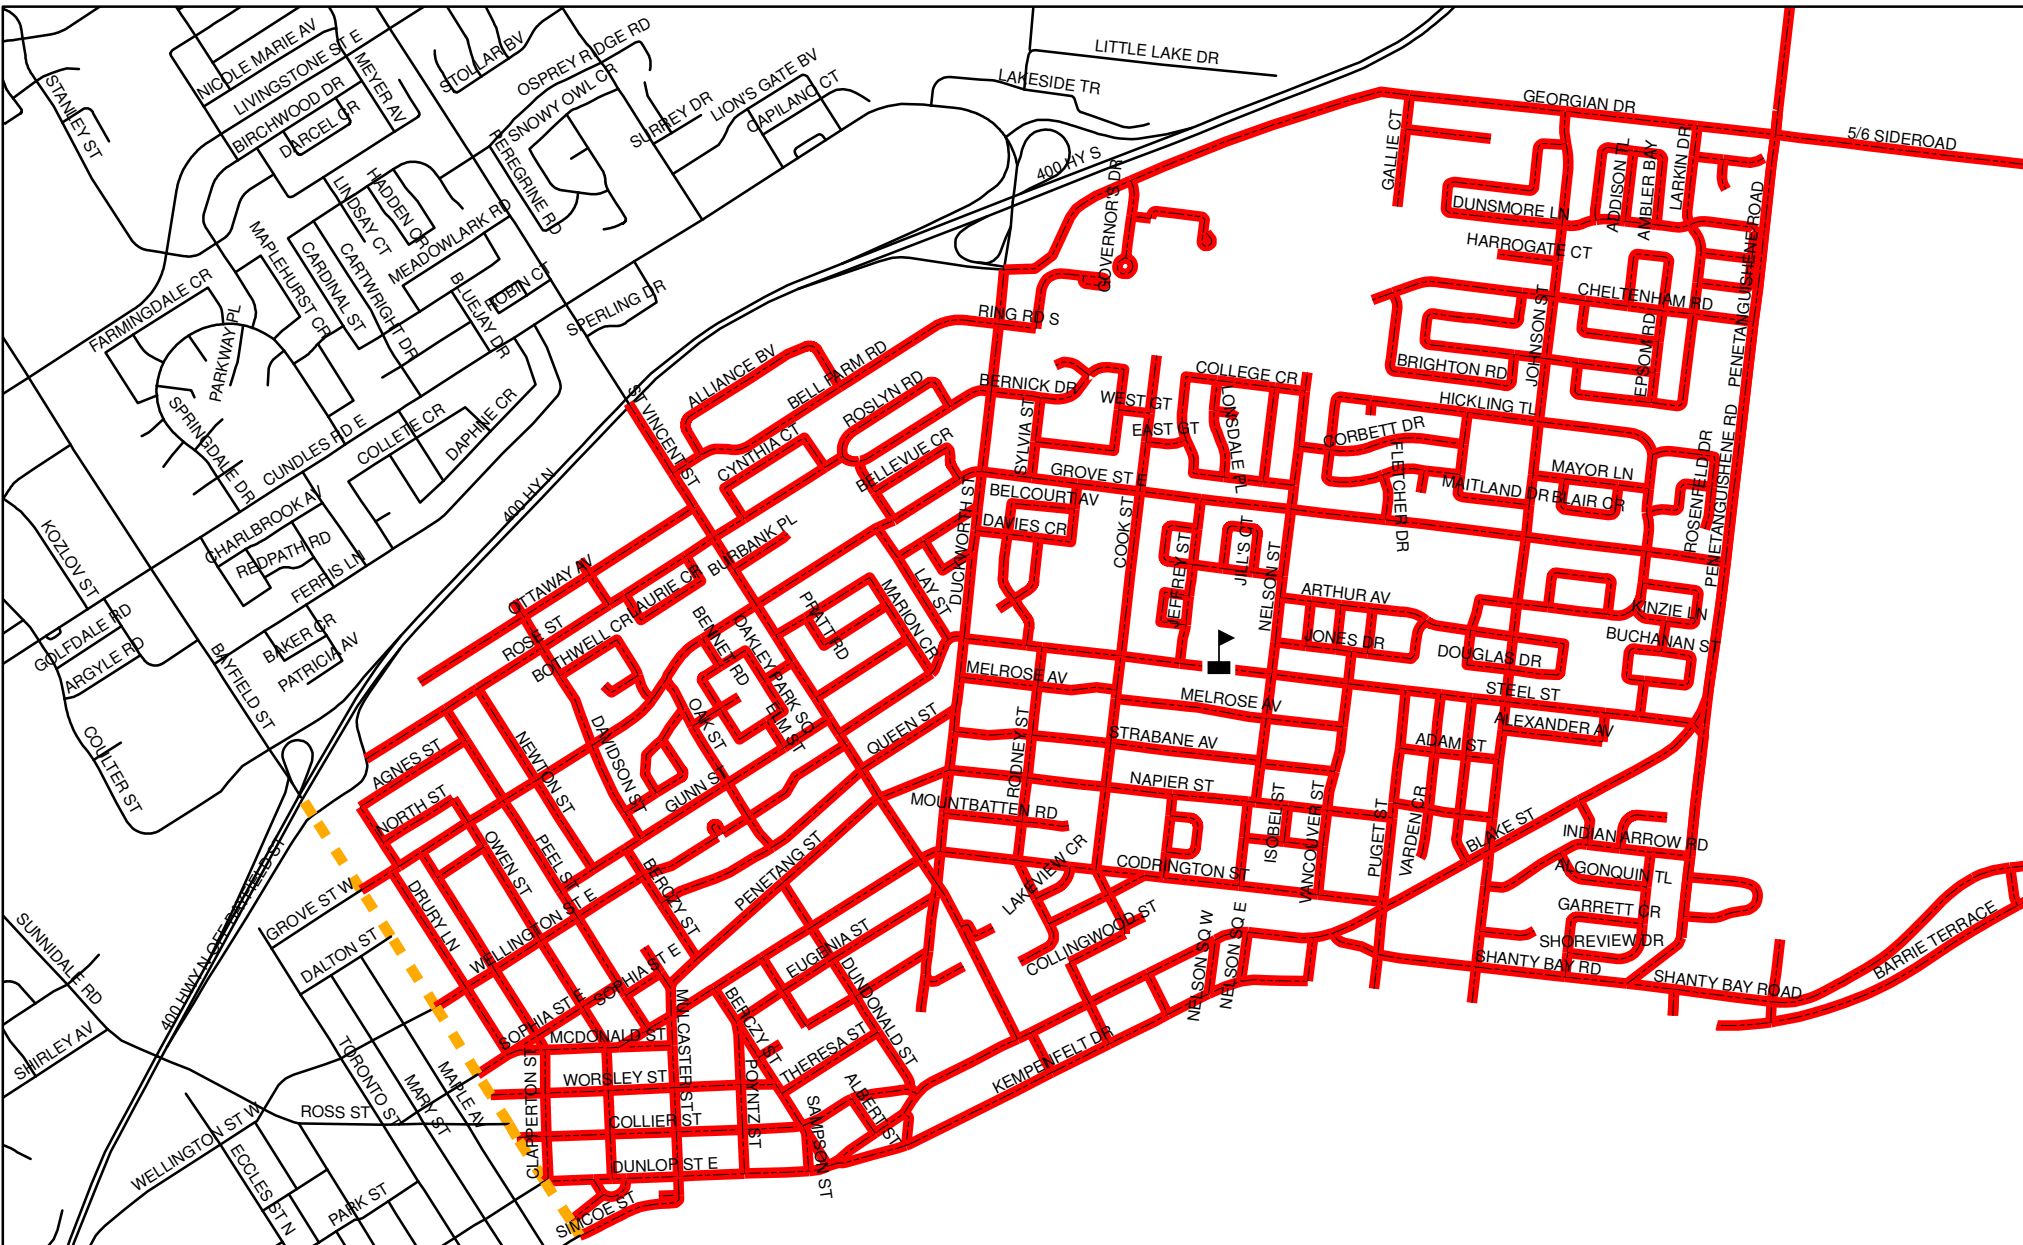

ST. MONICA'S CATHOLIC ELEMENTARY SCHOOL BOUNDARY MAP

Legend

- Elementary School
- Roads
- St. Monica's
- St. Monica's (Odd)

Boundaries are subject to change. Please confirm all boundary inquiries with the Simcoe Muskoka Catholic District School Board.

St. Monica's Catholic Elementary School, Barrie
CATCHMENT AREA
Updated as of: August 2015