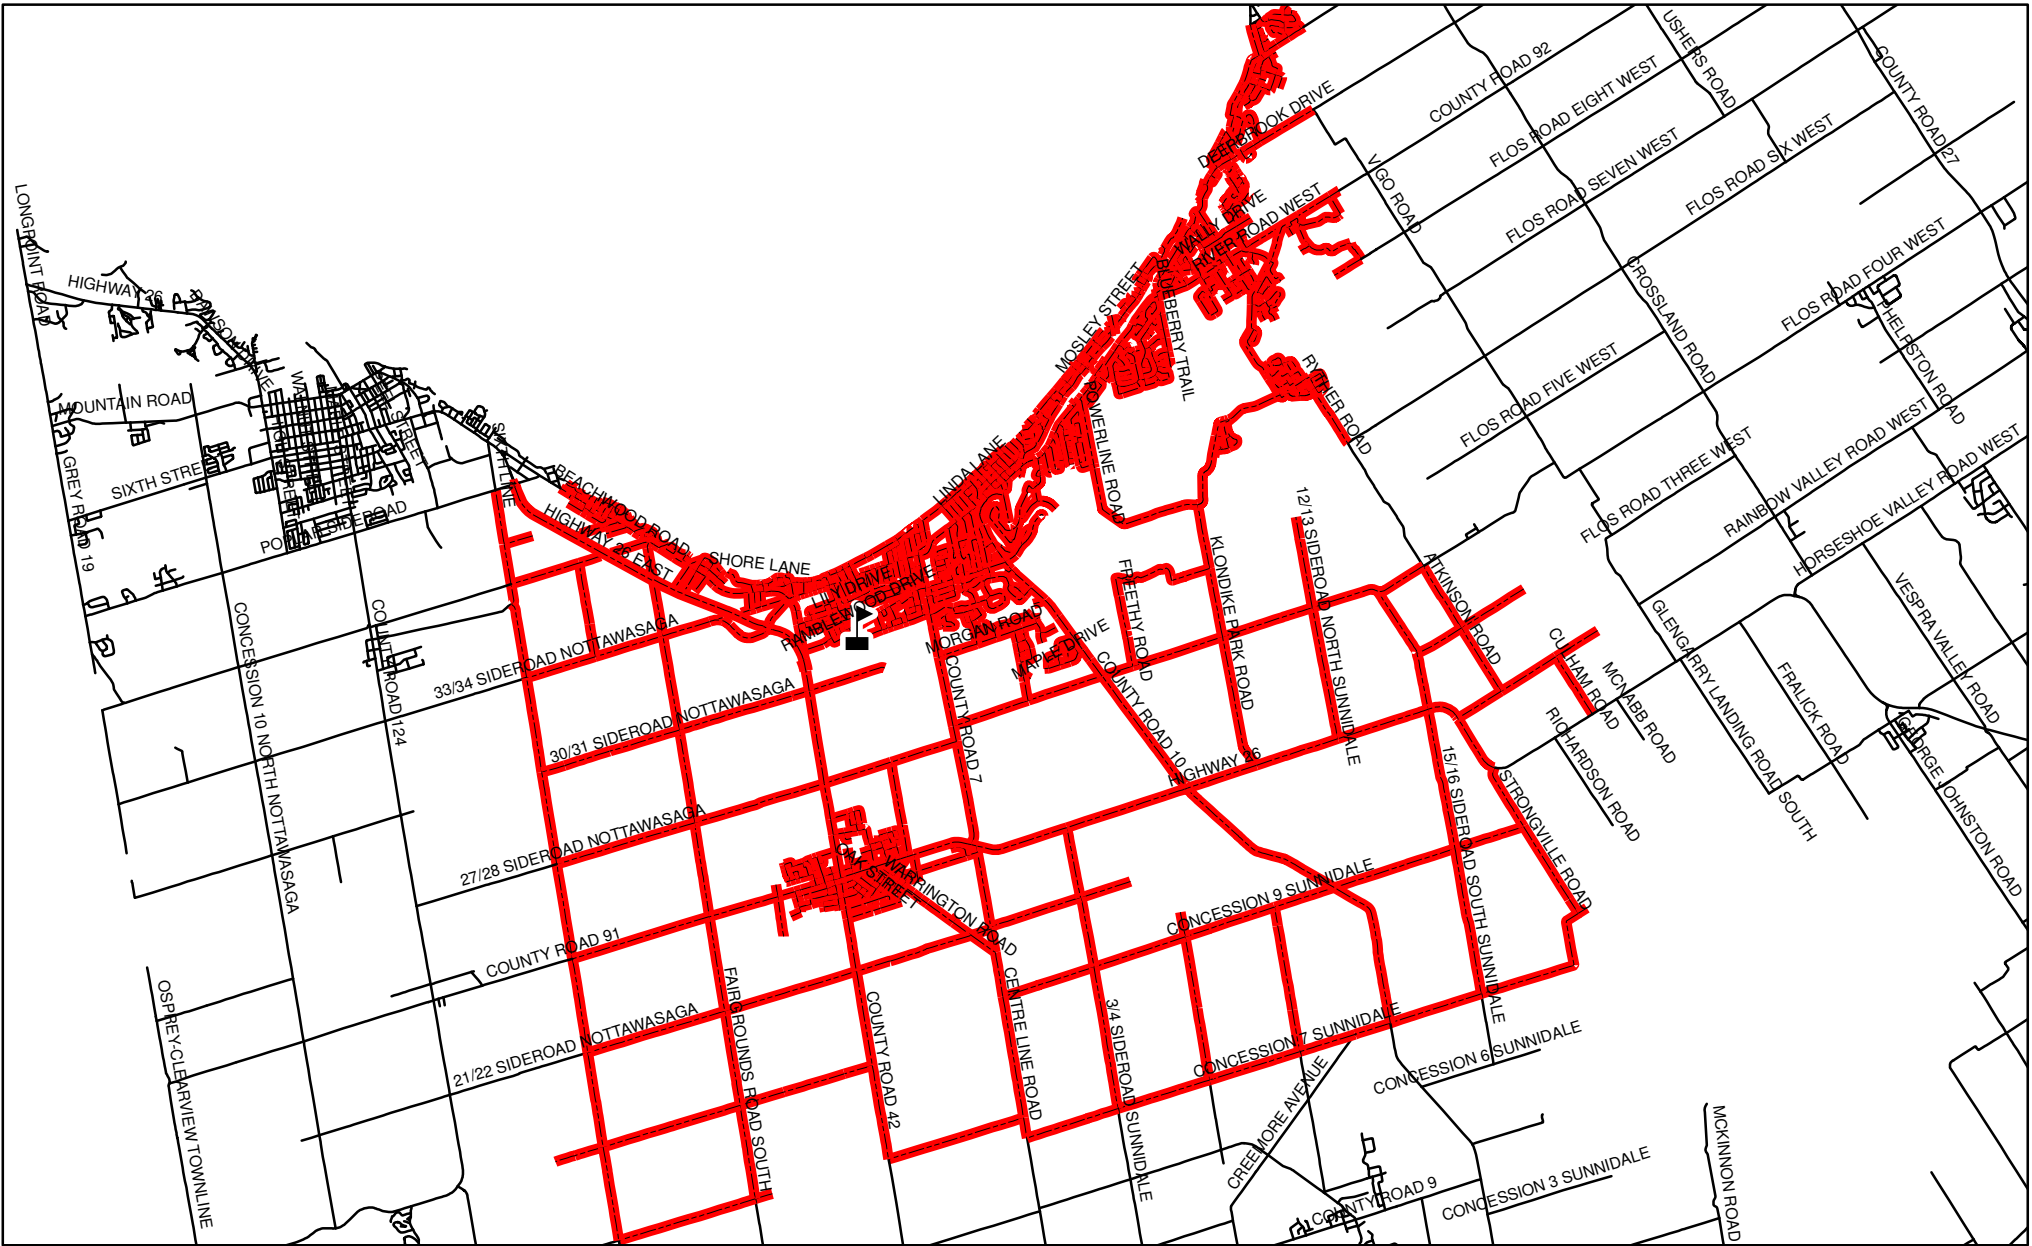

# ST. NOEL CHABANEL CATHOLIC ELEMENTARY SCHOOL BOUNDARY MAP

**Legend**

-  Elementary School
-  Roads
-  St. Noel Chabanel

Boundaries are subject to change. Please confirm all boundary inquiries with the Simcoe Muskoka Catholic District School Board.

  
 SIMCOE MUSKOKA CATHOLIC DISTRICT SCHOOL BOARD

 N

 Kilometers  
 0 1.25 2.5 5

St. Noel Chabanel Catholic Elementary School, Wasaga Beach  
**CATCHMENT AREA**  
 Updated as of: August 2015

This map, either in whole or in part, may not be reproduced without the written authority from the County of Simcoe.  
 Copyright County of Simcoe  
 Land Information Network Cooperative © LINC 2004  
 Produced (in part) under license from the Cities of Barrie & Orillia and the Ontario's Ministry of Natural Resources.  
 Copyright © Queen's Printer: 2004  
 This map is not a legal survey. For more information call (705) 736-9300 or visit www.county.simcoe.on.ca