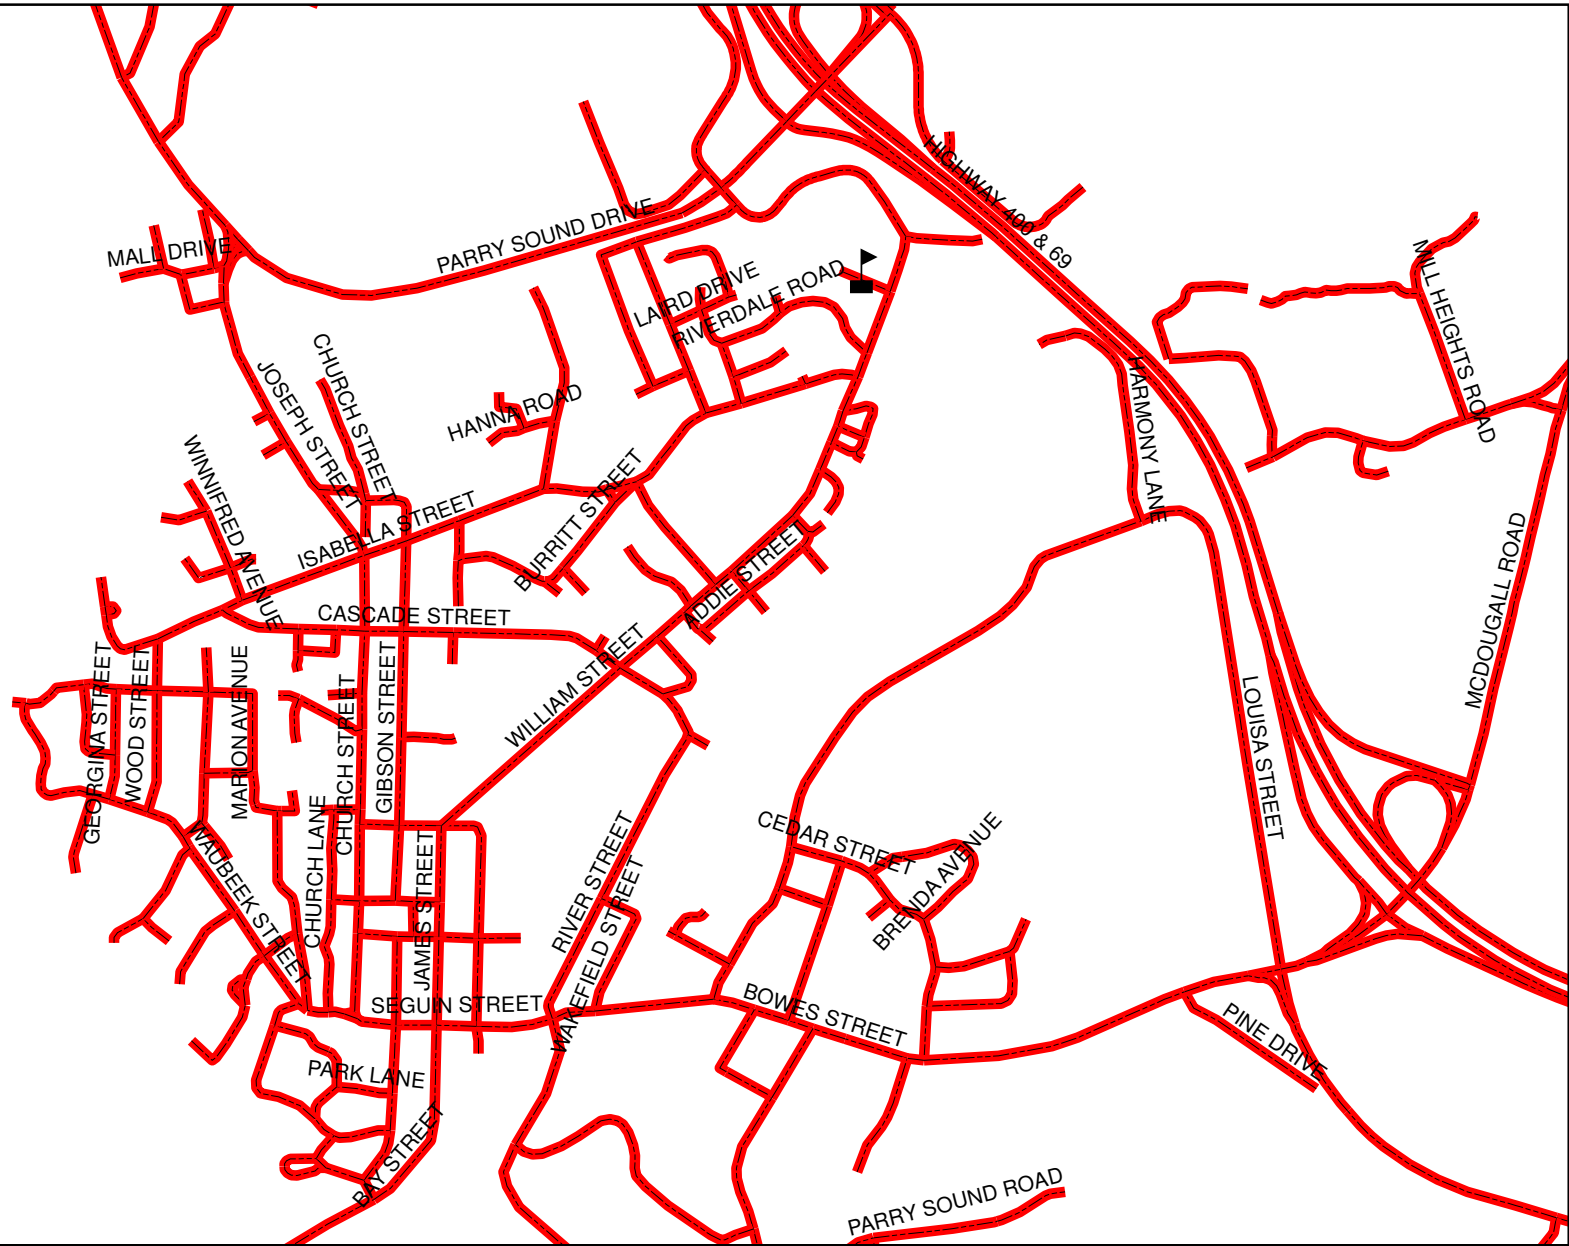

ST. PETER THE APOSTLE CATHOLIC ELEMENTARY SCHOOL BOUNDARY MAP

Legend

-  Elementary School
-  Roads
-  St. Peter the Apostle

Boundaries are subject to change. Please confirm all boundary inquiries with the Simcoe Muskoka Catholic District School Board.

SIMCOE MUSKOKA CATHOLIC DISTRICT SCHOOL BOARD

N

0 0.1 0.2 0.4 Kilometers

St. Peter the Apostle Catholic Elementary School, Parry Sound
CATCHMENT AREA
 Updated as of: **September 2015**

This map, either in whole or in part, may not be reproduced without the written consent from the County of Simcoe. Copyright County of Simcoe. Linc Information Network's Cooperation © LINC 2004. Produced in part under license from the Cities of Barrie & Orillia and the Ontario Ministry of Natural Resources. Copyright © Queens Printer 2004. This map is not a legal survey. For more information call (705) 726-8300 or visit www.county.simcoe.ca