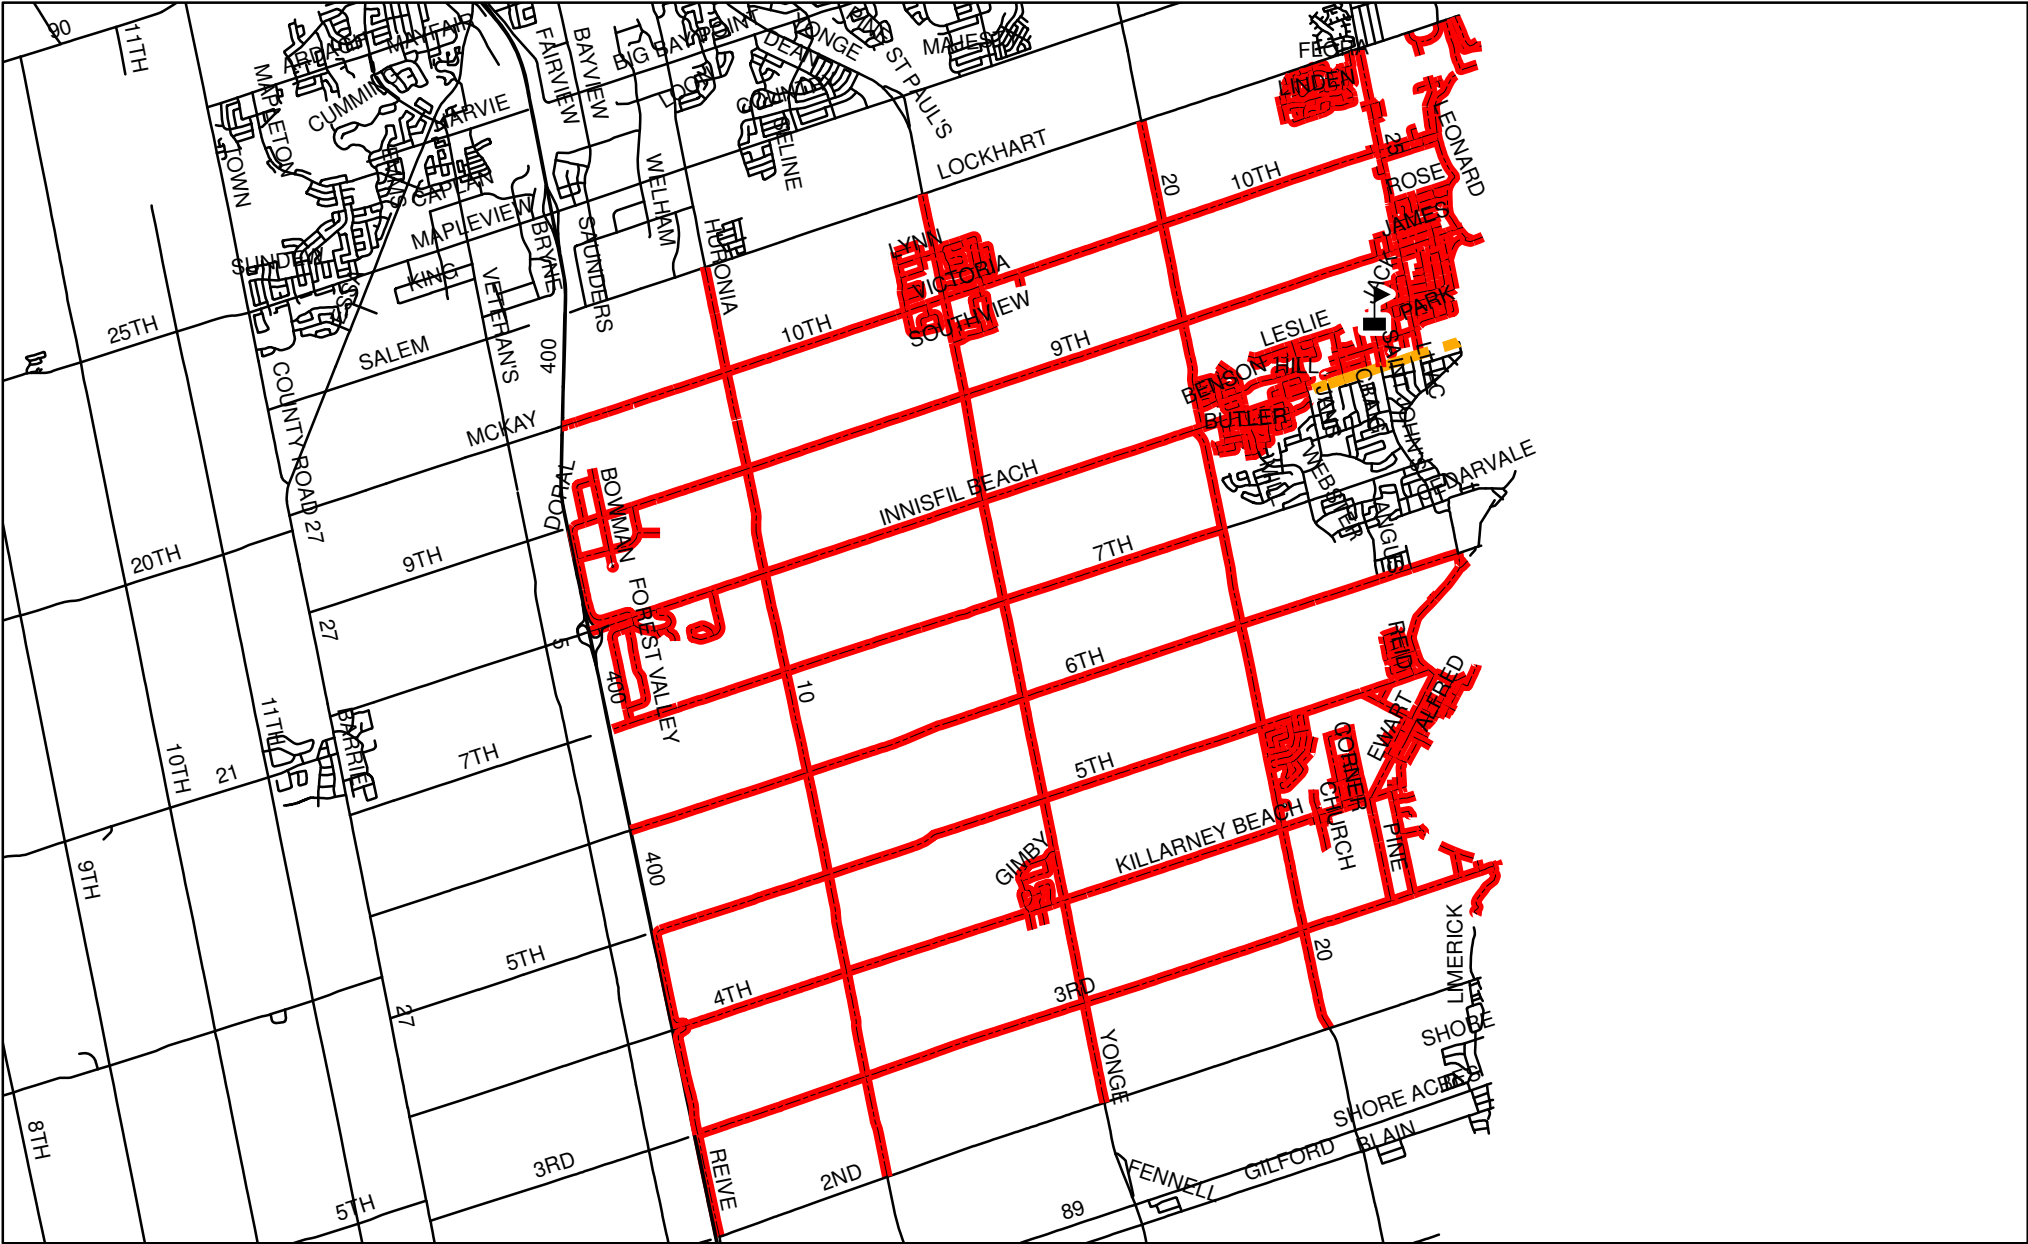

HOLY CROSS CATHOLIC ELEMENTARY SCHOOL BOUNDARY MAP

Legend

-  Elementary School
-  Roads
-  Holy Cross
-  Holy Cross (Even)

Boundaries are subject to change. Please confirm all boundary inquiries with the Simcoe Muskoka Catholic District School Board.

Kilometers

Holy Cross Catholic Elementary School, Innisfil
CATCHMENT AREA
 Updated as of: June 2018